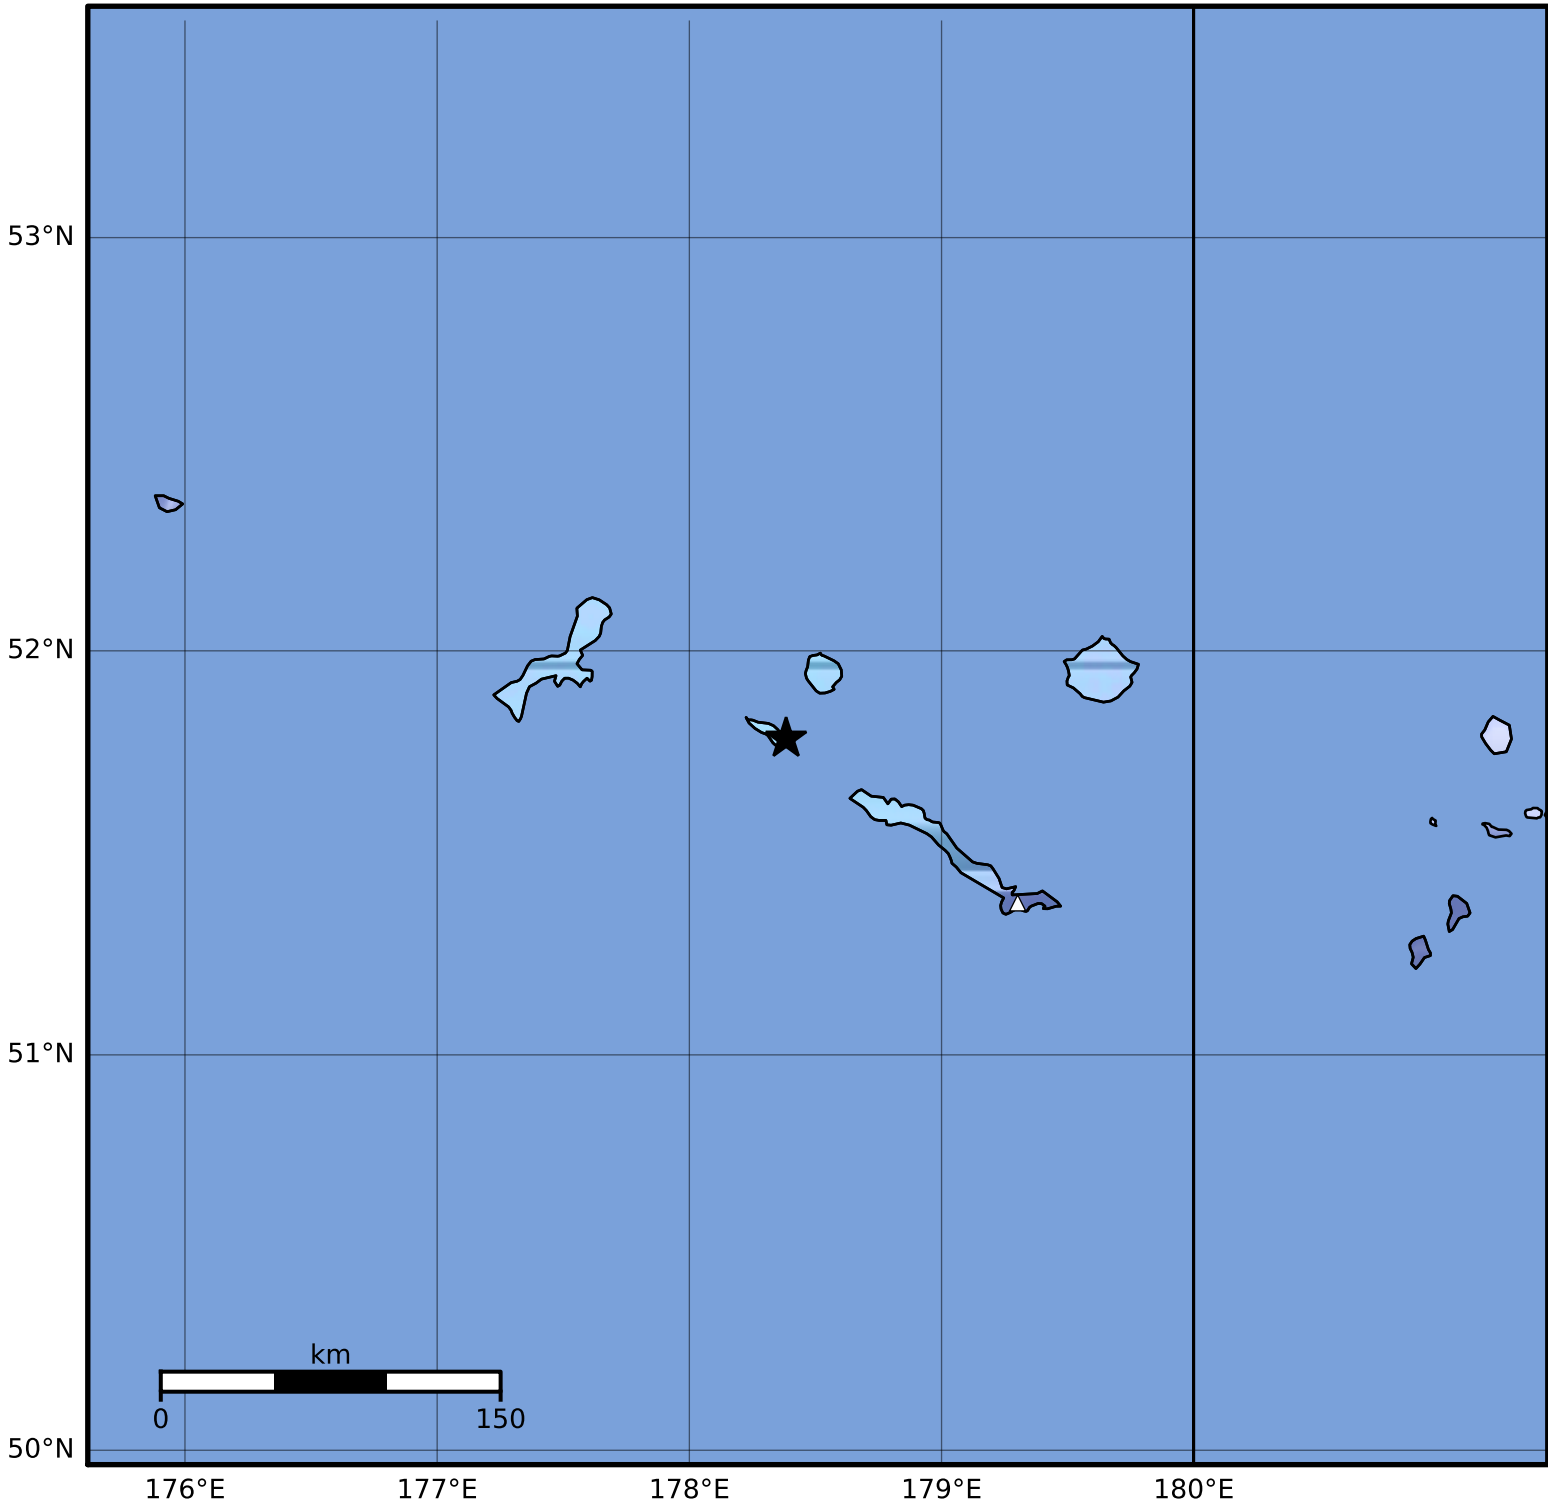

Macroseismic Intensity Map Alaska Earthquake Center
 ShakeMap: 51 km (32 miles) NW of Amchitka
 Jun 11, 2023 00:25:04 UTC M3.9 N51.78 E178.38 Depth: 124.1km ID:ak0237fx7lyb

SHAKING	Not felt	Weak	Light	Moderate	Strong	Very strong	Severe	Violent	Extreme
DAMAGE	None	None	None	Very light	Light	Moderate	Moderate/heavy	Heavy	Very heavy
PGA(%g)	<0.0464	0.297	2.76	6.2	11.5	21.5	40.1	74.7	>139
PGV(cm/s)	<0.0215	0.135	1.41	4.65	9.64	20	41.4	85.8	>178
INTENSITY	I	II-III	IV	V	VI	VII	VIII	IX	X+

Scale based on Worden et al. (2012)

Version 2: Processed 2023-06-11T05:34:32Z

△ Seismic Instrument ○ Reported Intensity

★ Epicenter