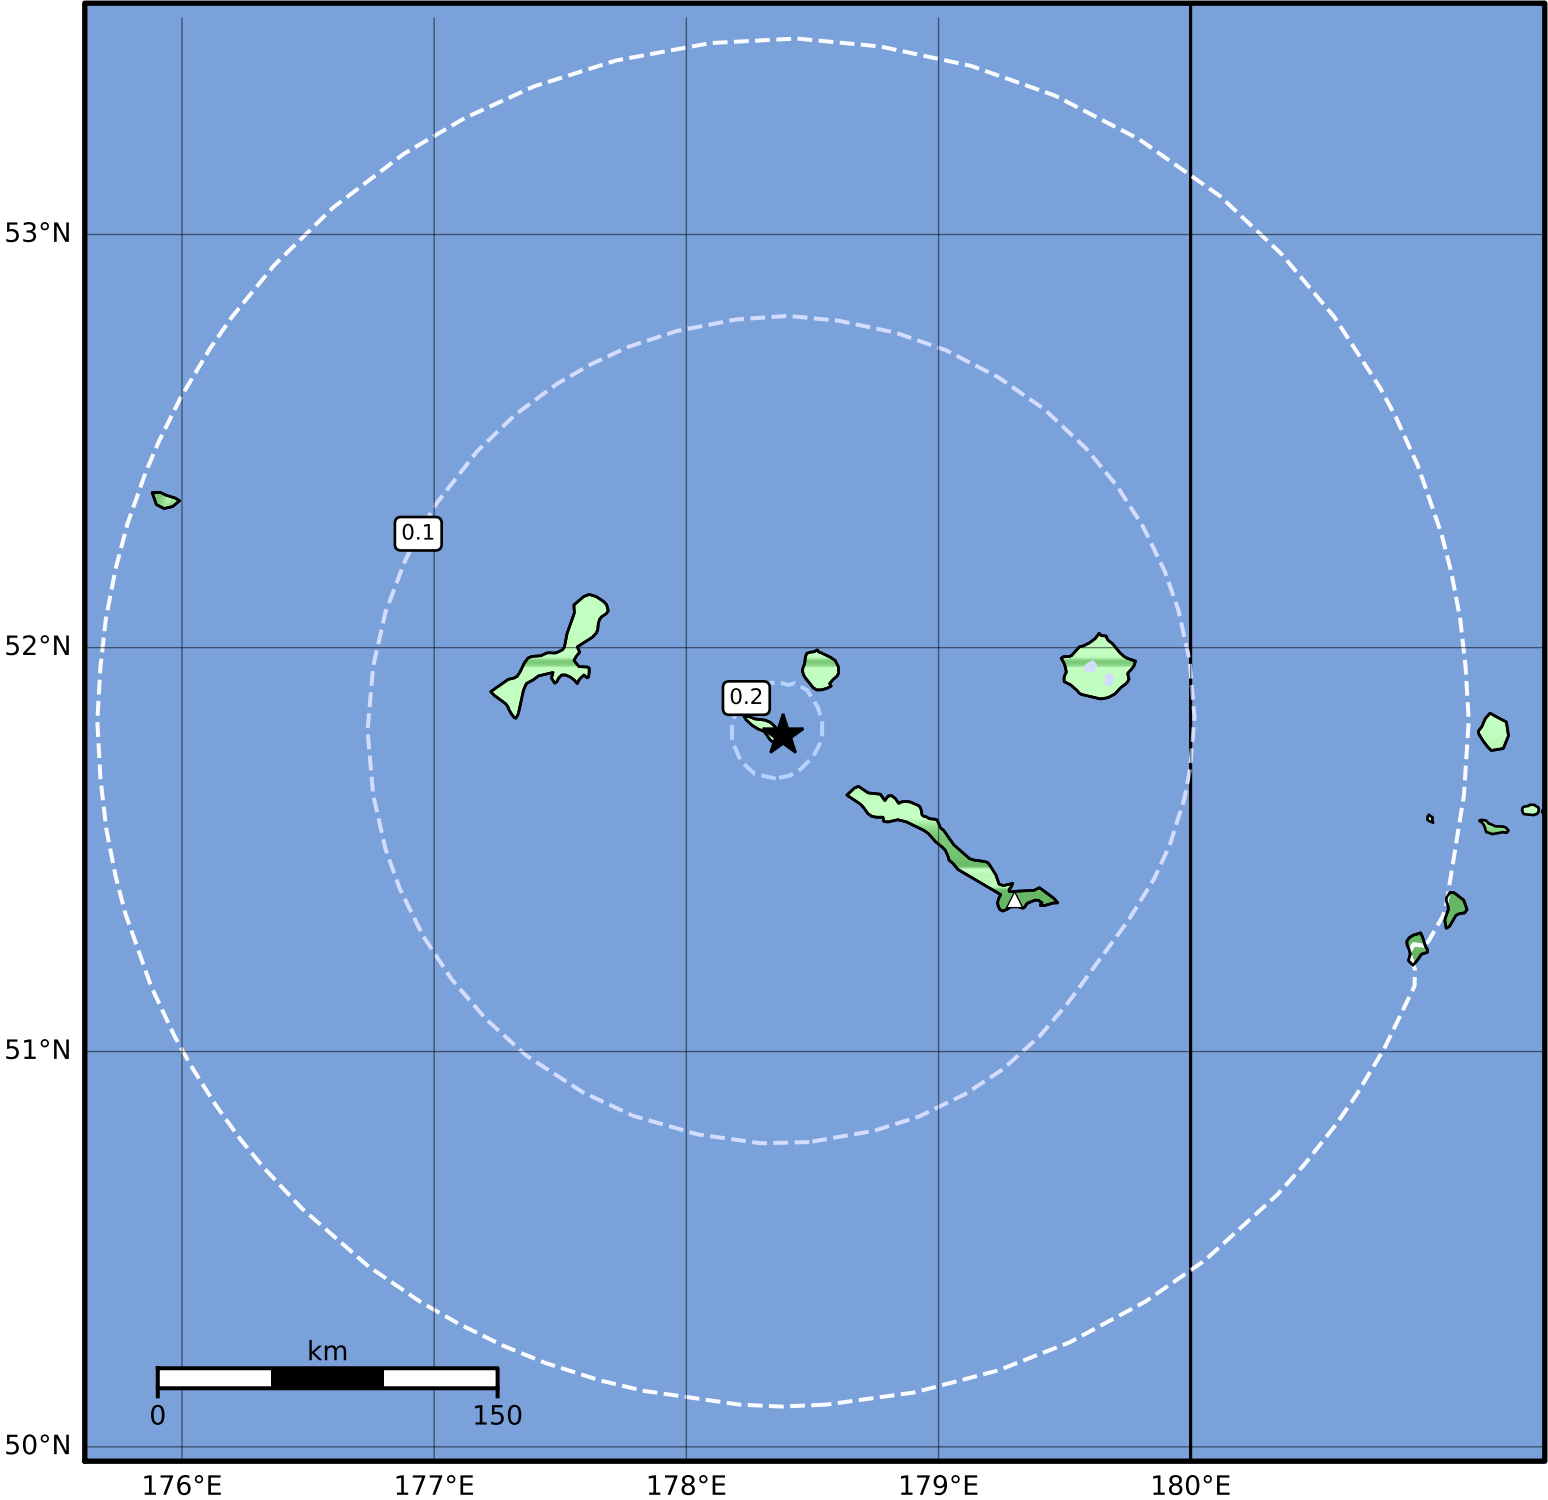

Peak Ground Acceleration Map Alaska Earthquake Center
 ShakeMap: 51 km (32 miles) NW of Amchitka
 Jun 11, 2023 00:25:04 UTC M3.9 N51.78 E178.38 Depth: 124.1km ID:ak0237fx7lyb

PGA (%g)	0.1	0.2	0.5	1	2	5	10	20	50	100	200

Scale based on Worden et al. (2012)

Version 2: Processed 2023-06-11T05:34:32Z

△ Seismic Instrument ○ Reported Intensity ★ Epicenter