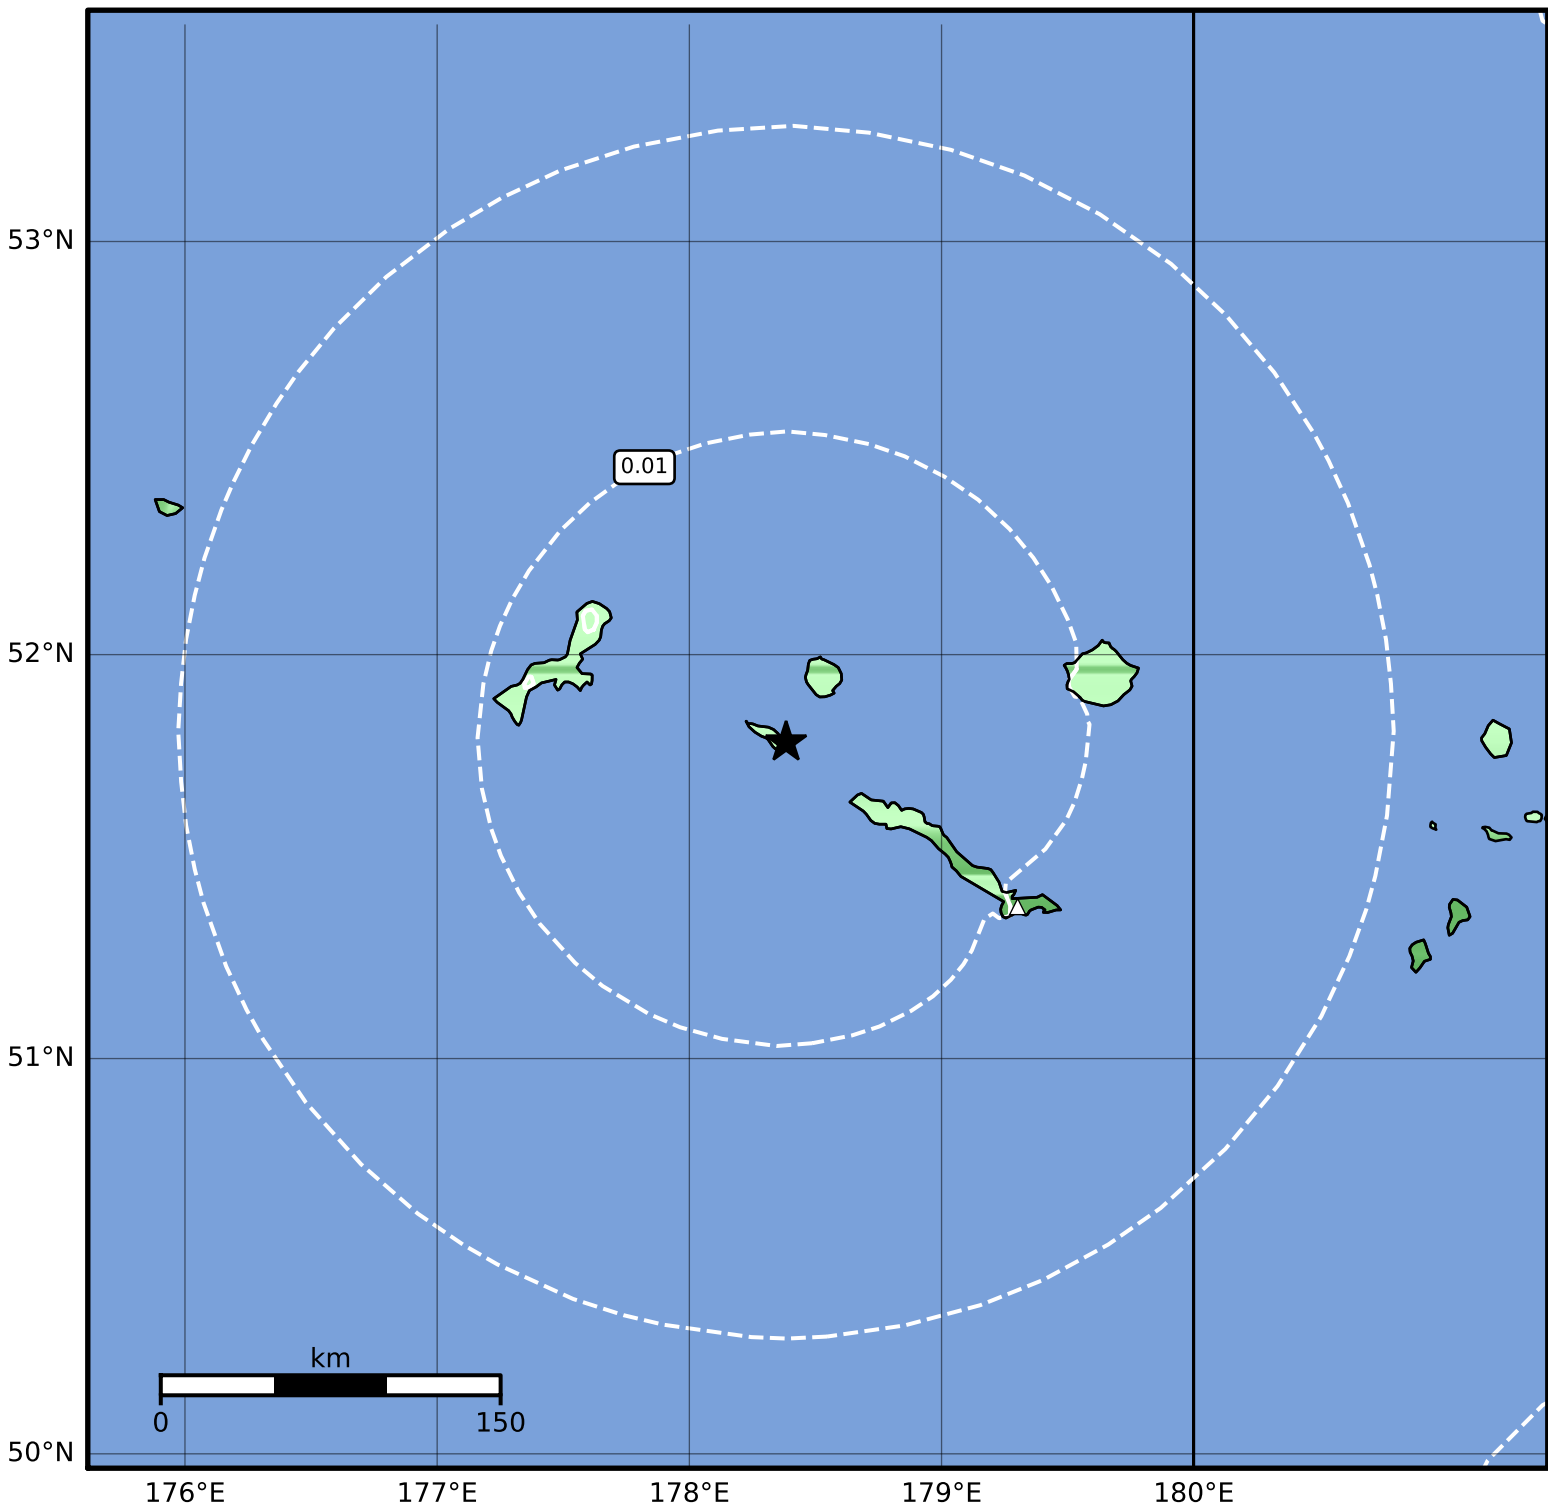

Peak Ground Velocity Map Alaska Earthquake Center
ShakeMap: 51 km (32 miles) NW of Amchitka
Jun 11, 2023 00:25:04 UTC M3.9 N51.78 E178.38 Depth: 124.1km ID:ak0237fx7lyb

PGV (cm/s)	0.1	0.2	0.5	1	2	5	10	20	50	100	200
------------	-----	-----	-----	---	---	---	----	----	----	-----	-----

Scale based on Worden et al. (2012)

Version 2: Processed 2023-06-11T05:34:32Z

△ Seismic Instrument ○ Reported Intensity

★ Epicenter