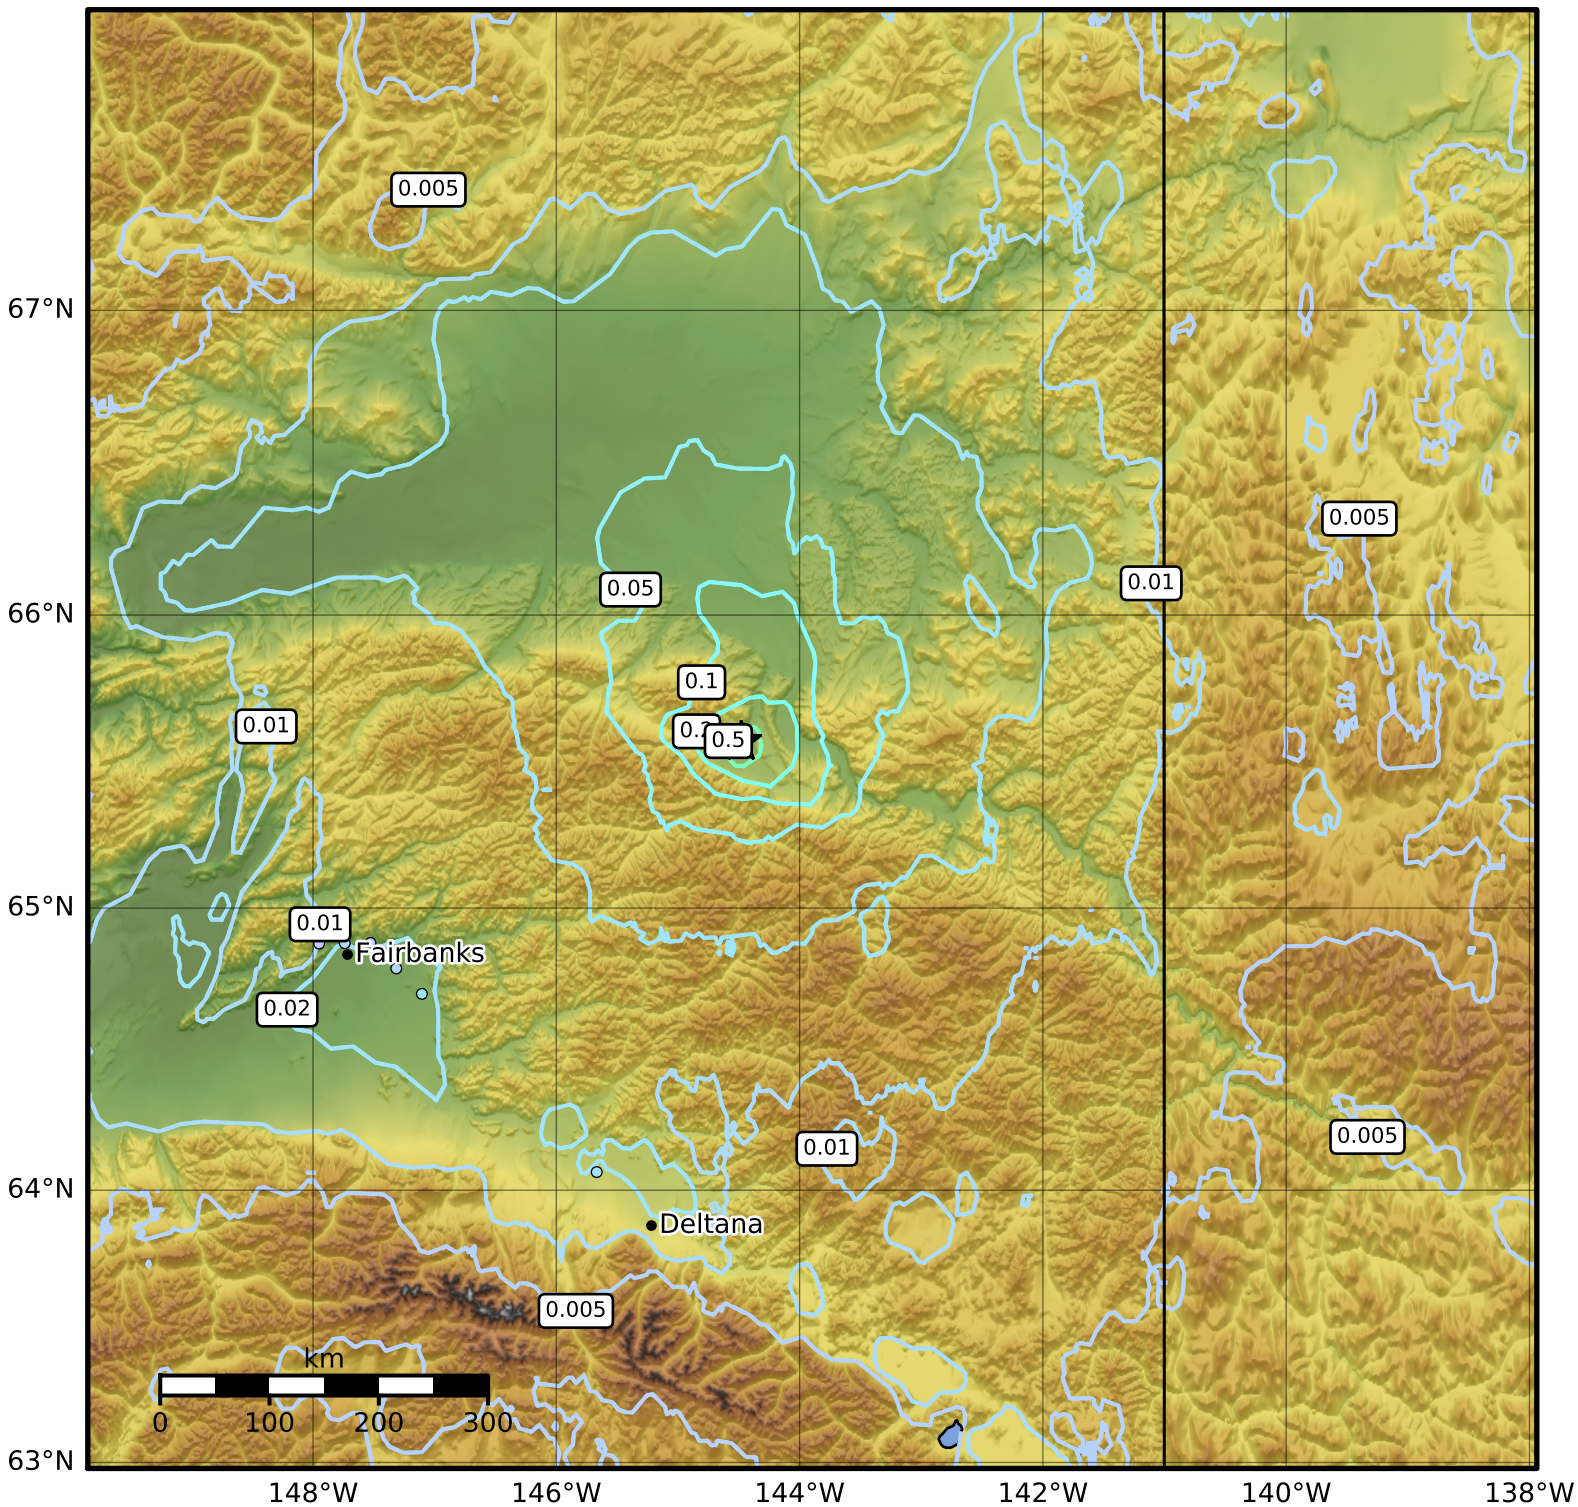

3.0 Second Peak Spectral Acceleration Map Alaska Earthquake Center  
ShakeMap: 15 km (9 miles) E of Central  
Jun 11, 2023 14:32:20 UTC M5.0 N65.57 W144.48 Depth: 13.5km ID:ak0237g5170e

Scale based on Worden et al. (2012)

Version 3: Processed 2023-06-11T14:55:34Z

△ Seismic Instrument ○ Reported Intensity

★ Epicenter