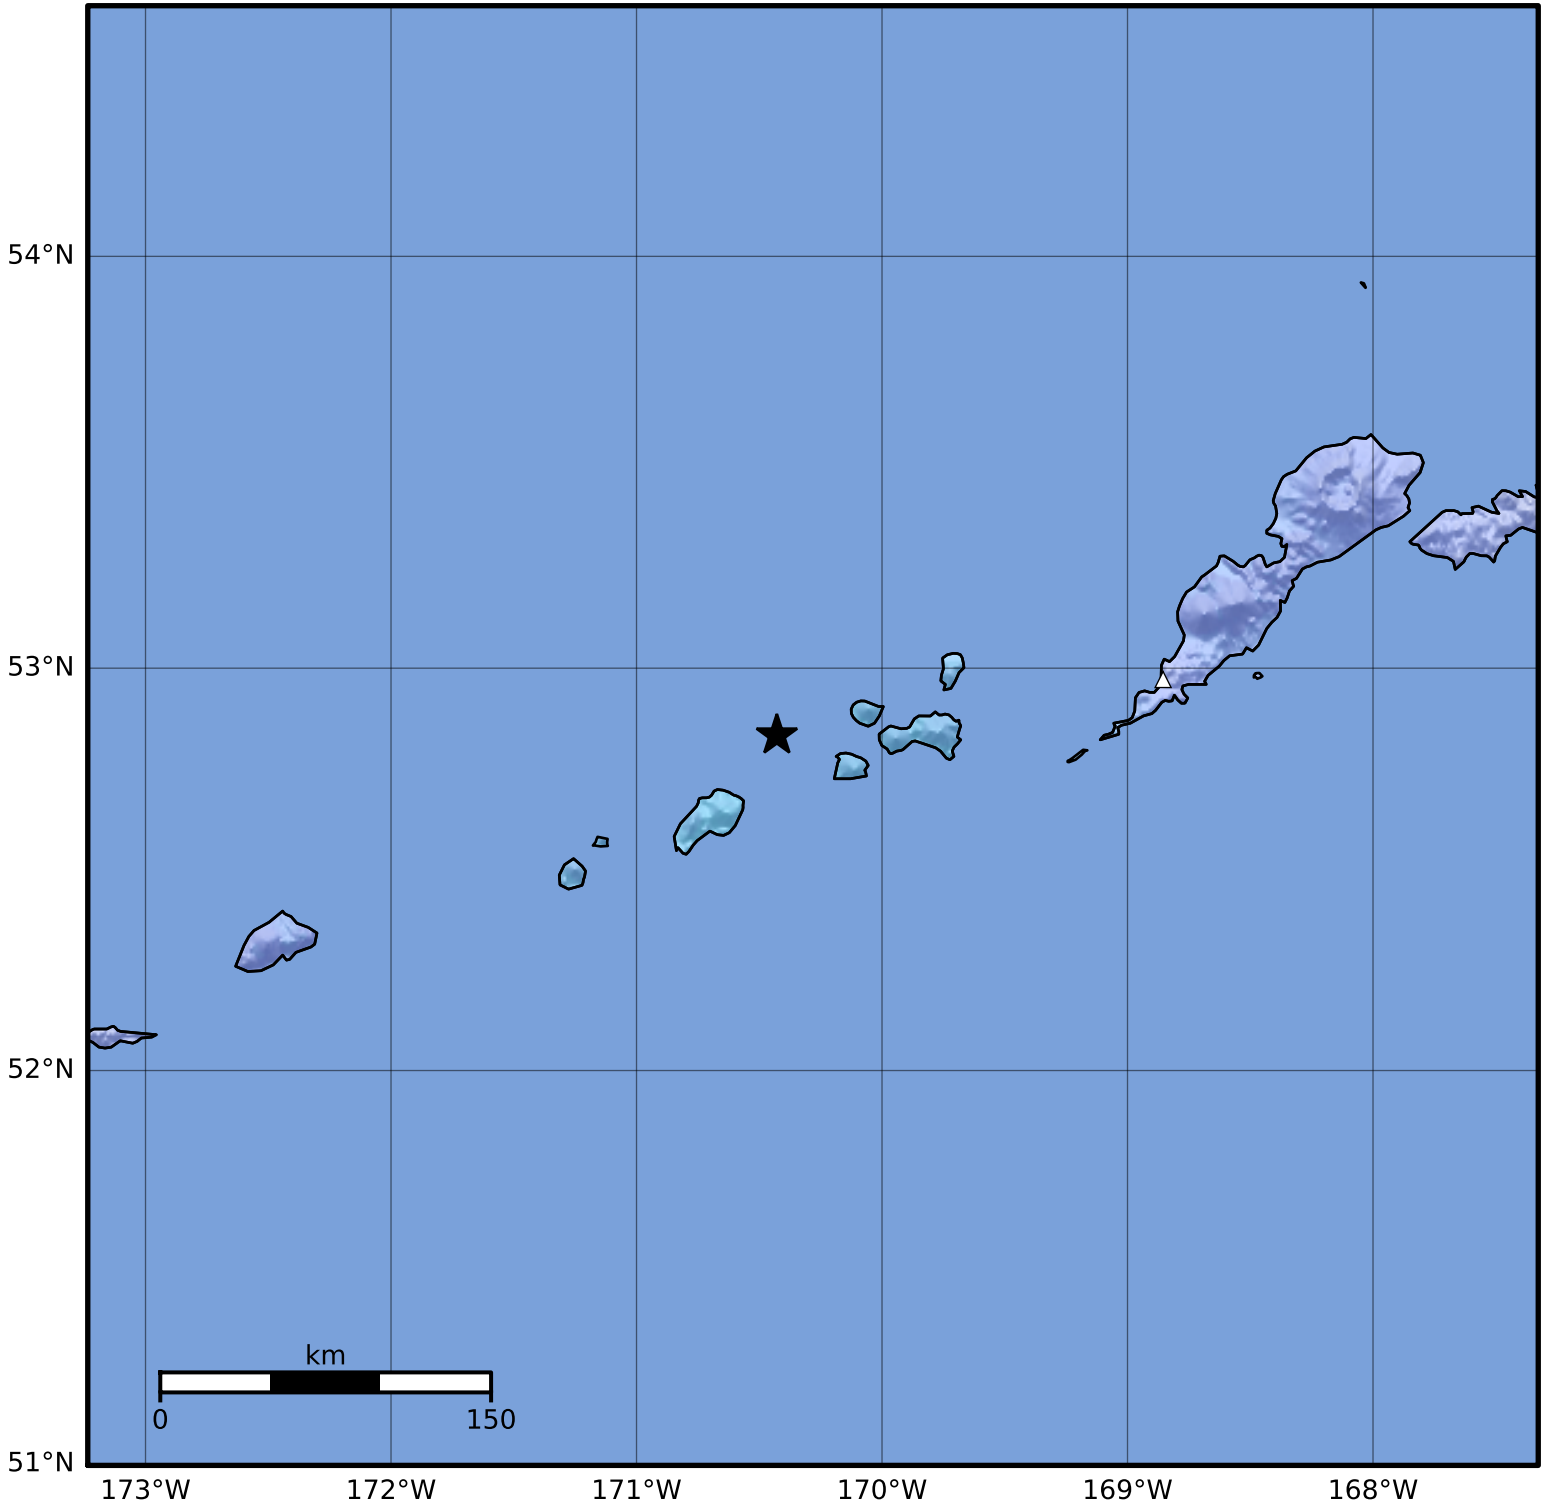

Macroseismic Intensity Map Alaska Earthquake Center
 ShakeMap: 105 km (65 miles) W of Nikolski
 Jun 12, 2023 06:30:43 UTC M3.9 N52.83 W170.43 Depth: 113.7km ID:ak0237hocpk9

SHAKING	Not felt	Weak	Light	Moderate	Strong	Very strong	Severe	Violent	Extreme
DAMAGE	None	None	None	Very light	Light	Moderate	Moderate/heavy	Heavy	Very heavy
PGA(%g)	<0.0464	0.297	2.76	6.2	11.5	21.5	40.1	74.7	>139
PGV(cm/s)	<0.0215	0.135	1.41	4.65	9.64	20	41.4	85.8	>178
INTENSITY	I	II-III	IV	V	VI	VII	VIII	IX	X+

Scale based on Worden et al. (2012)

Version 2: Processed 2023-06-12T16:49:17Z

△ Seismic Instrument ○ Reported Intensity

★ Epicenter