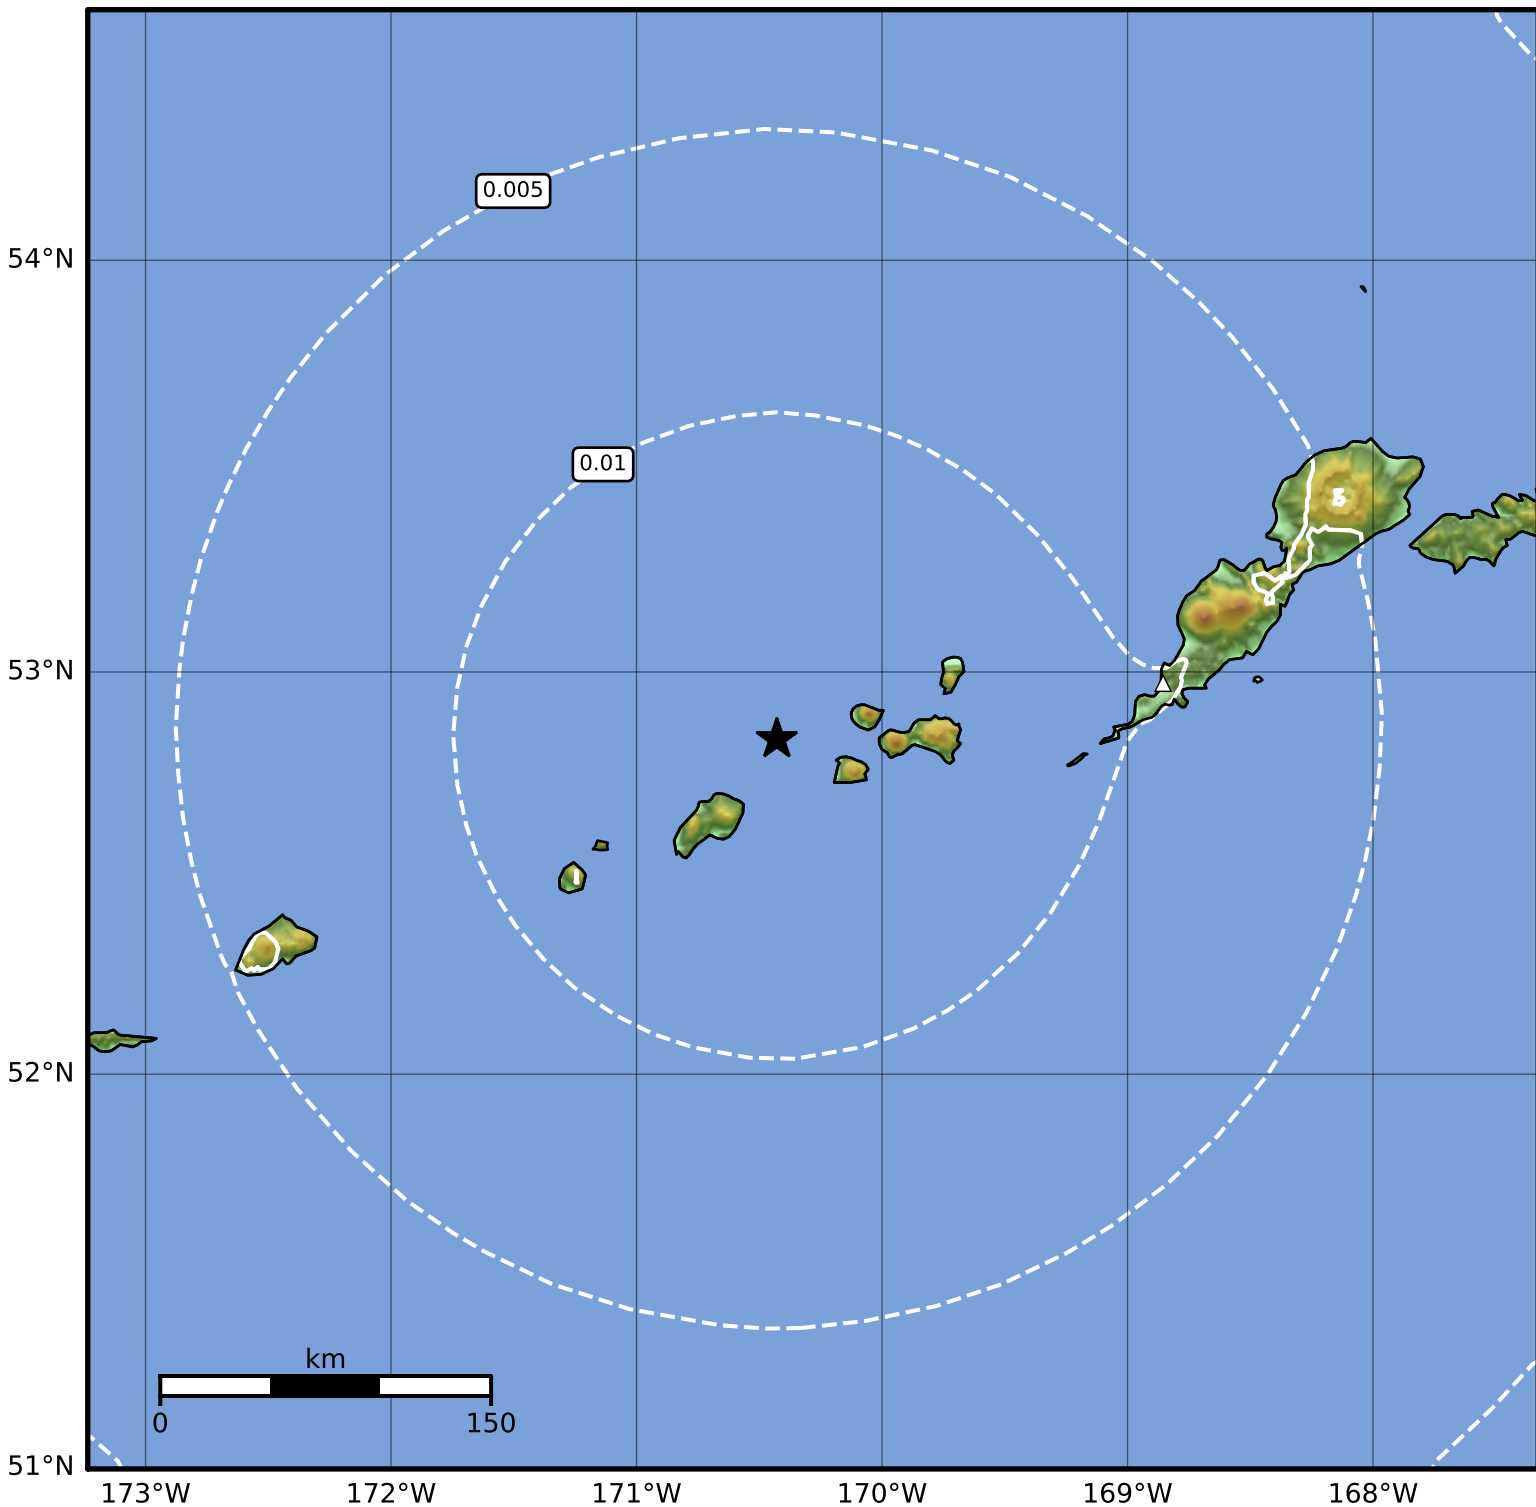

Peak Ground Velocity Map Alaska Earthquake Center
ShakeMap: 105 km (65 miles) W of Nikolski
Jun 12, 2023 06:30:43 UTC M3.9 N52.83 W170.43 Depth: 113.7km ID:ak0237hocpk9

Scale based on Worden et al. (2012)

Version 2: Processed 2023-06-12T16:49:17Z

△ Seismic Instrument ○ Reported Intensity

★ Epicenter