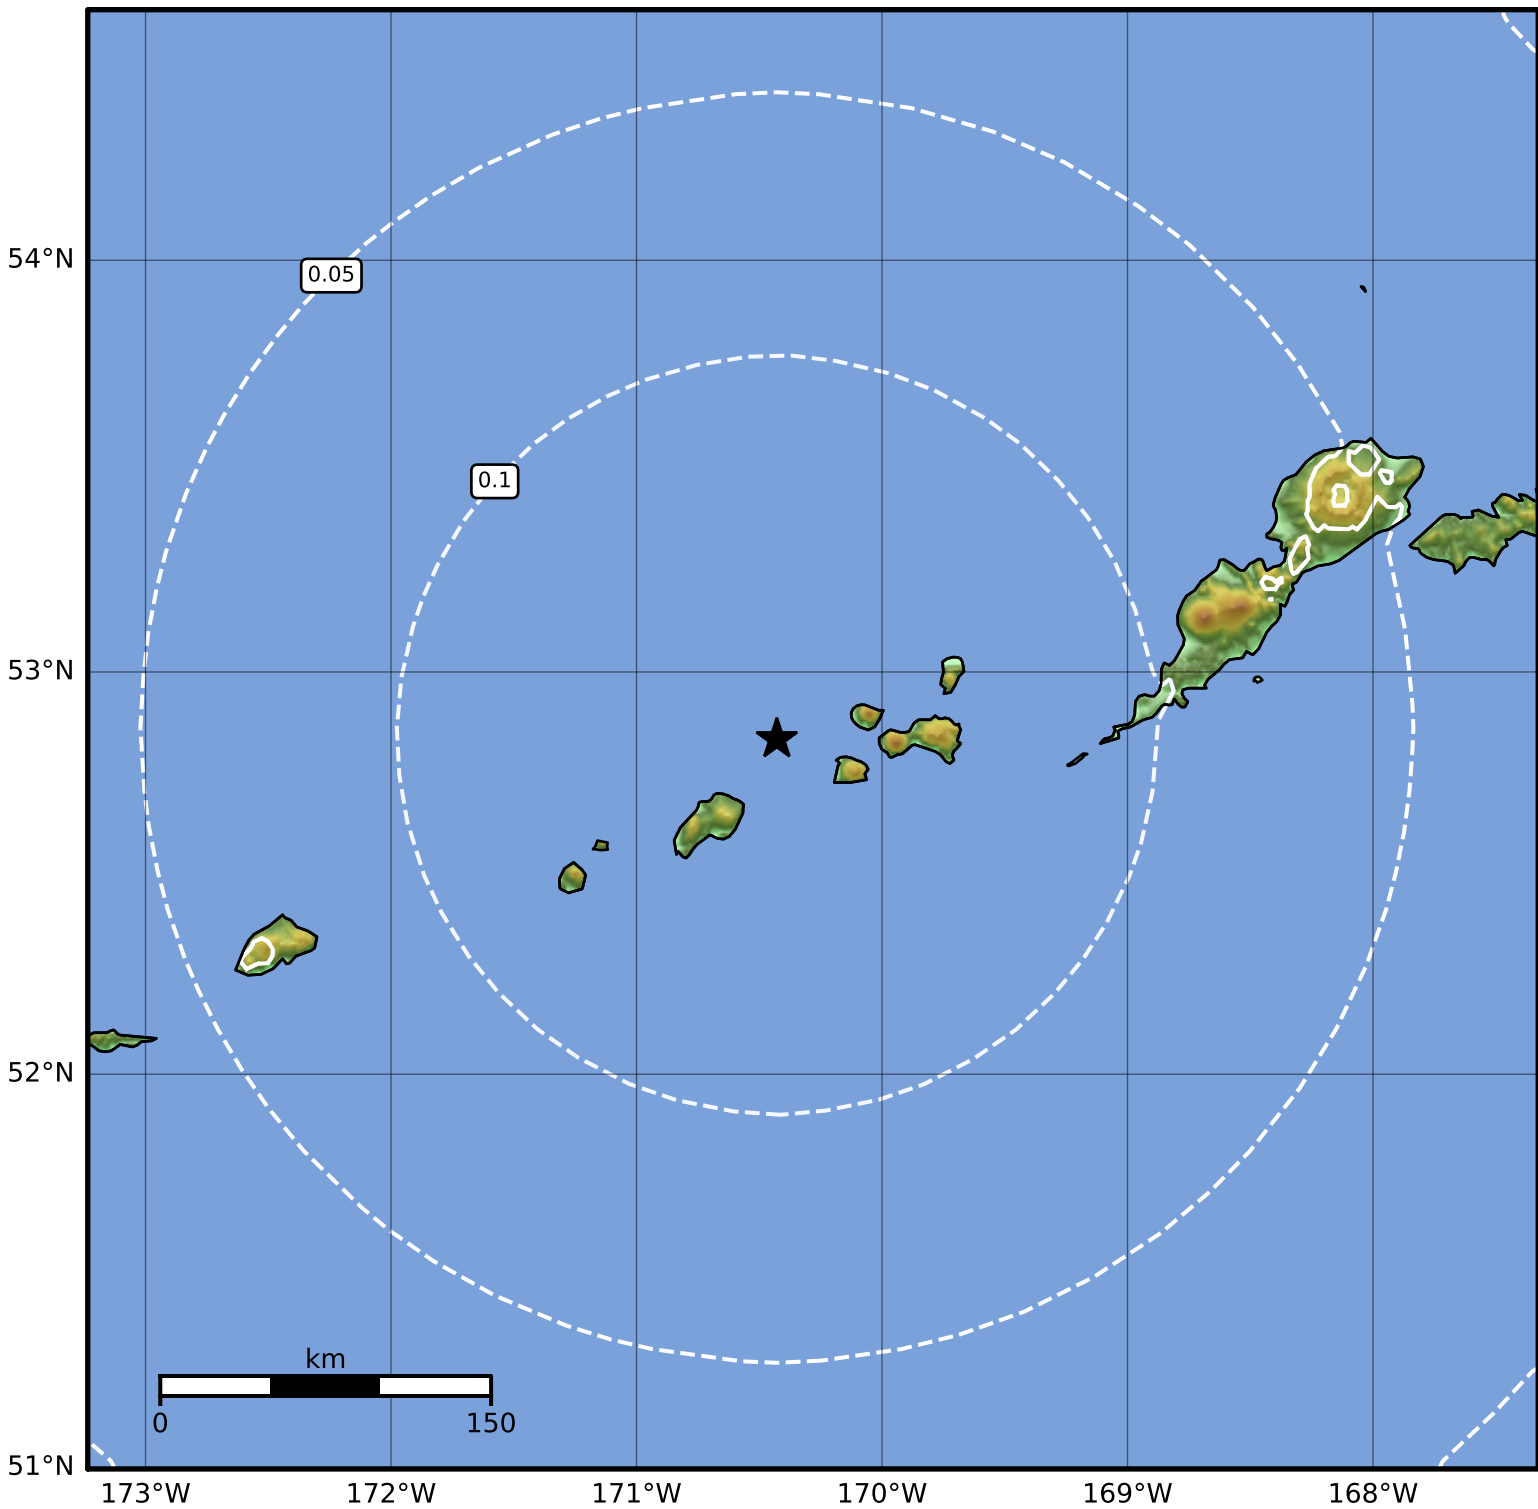

0.3 Second Peak Spectral Acceleration Map Alaska Earthquake Center
 ShakeMap: 105 km (65 miles) W of Nikolski
 Jun 12, 2023 06:30:43 UTC M3.9 N52.83 W170.43 Depth: 113.7km ID:ak0237hocpk9

SA(0.3) (%g)	0.1	0.2	0.5	1	2	5	10	20	50	100	200
--------------	-----	-----	-----	---	---	---	----	----	----	-----	-----

Scale based on Worden et al. (2012)

Version 2: Processed 2023-06-12T16:49:17Z

△ Seismic Instrument ○ Reported Intensity

★ Epicenter