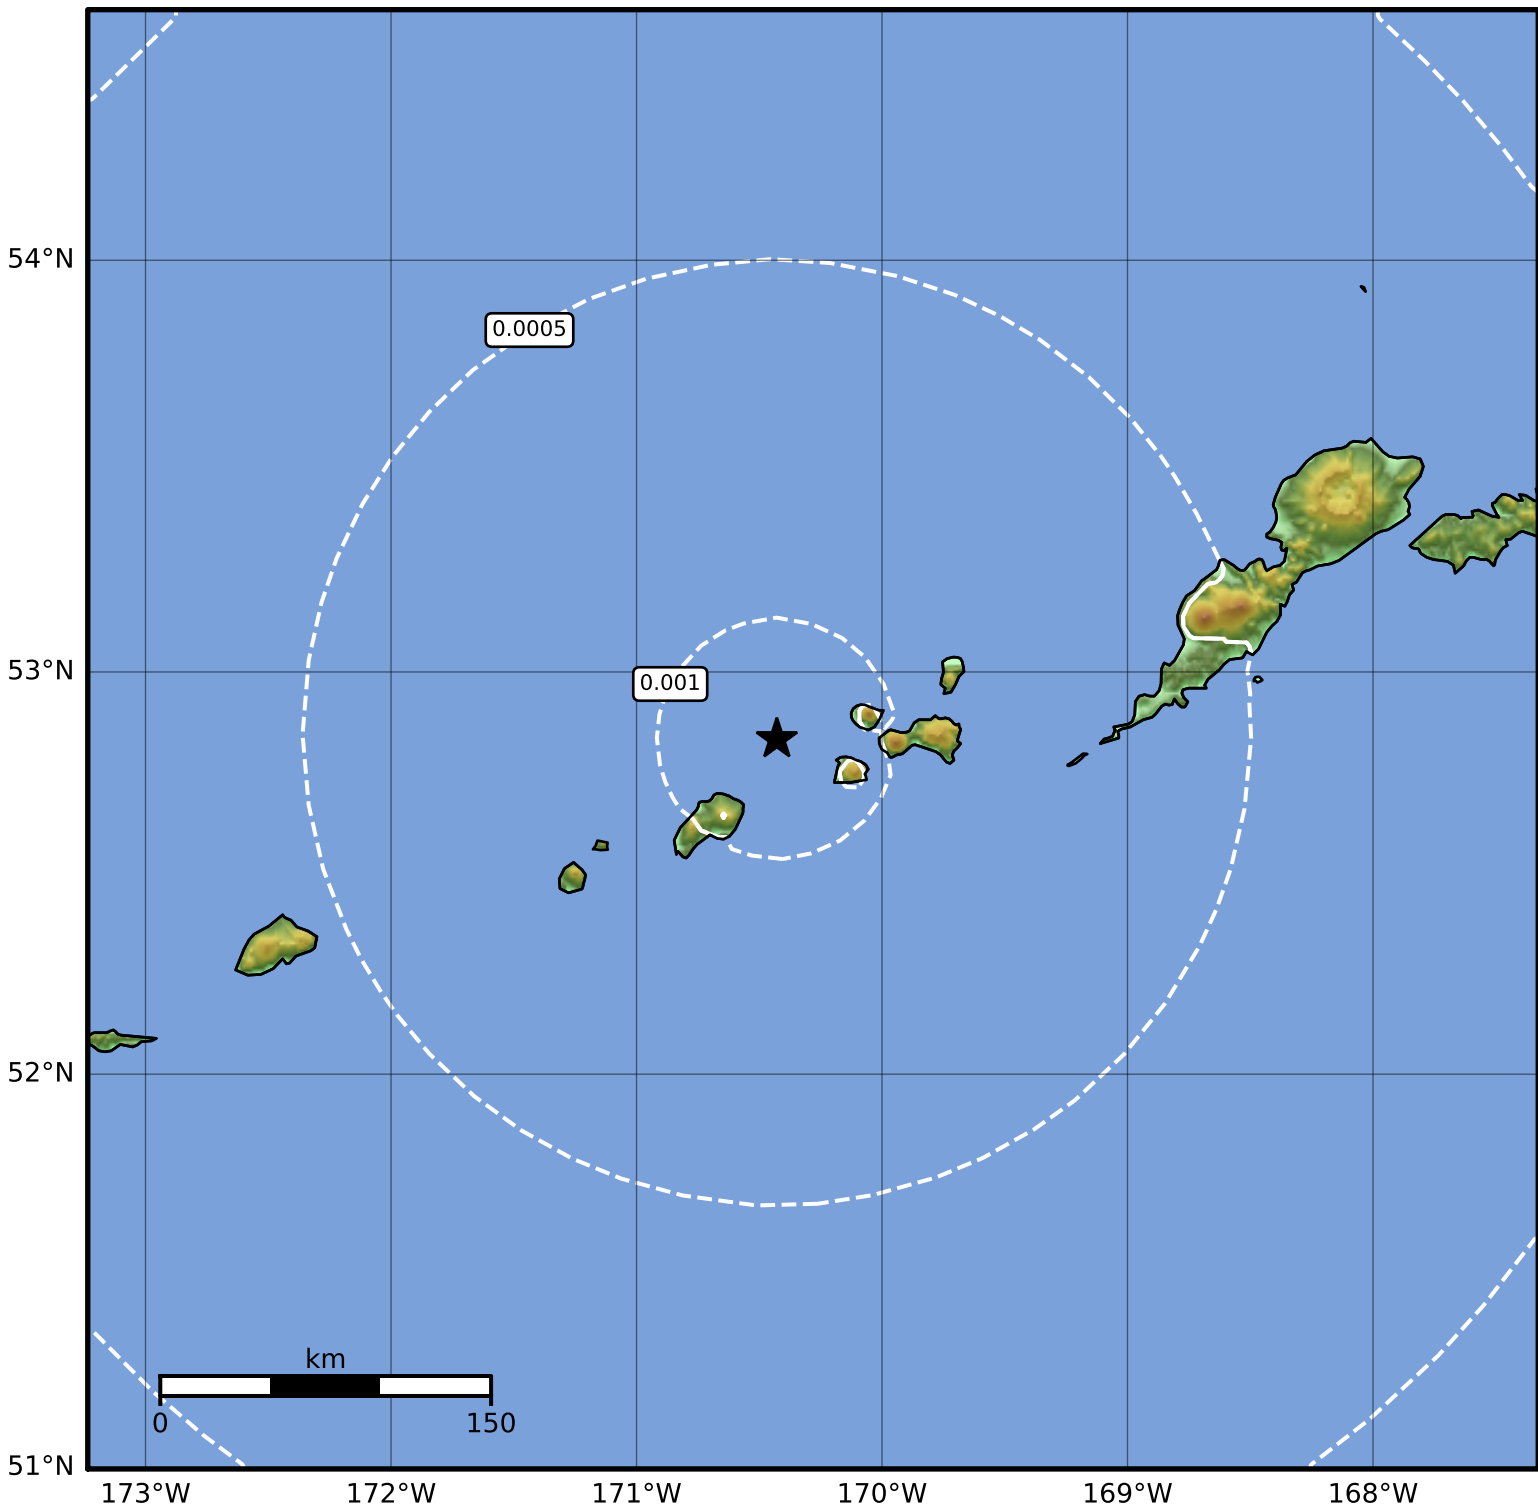

3.0 Second Peak Spectral Acceleration Map Alaska Earthquake Center
ShakeMap: 105 km (65 miles) W of Nikolski
Jun 12, 2023 06:30:43 UTC M3.9 N52.83 W170.43 Depth: 113.7km ID:ak0237hocpk9

Scale based on Worden et al. (2012)

Version 2: Processed 2023-06-12T16:49:17Z

△ Seismic Instrument ○ Reported Intensity

★ Epicenter