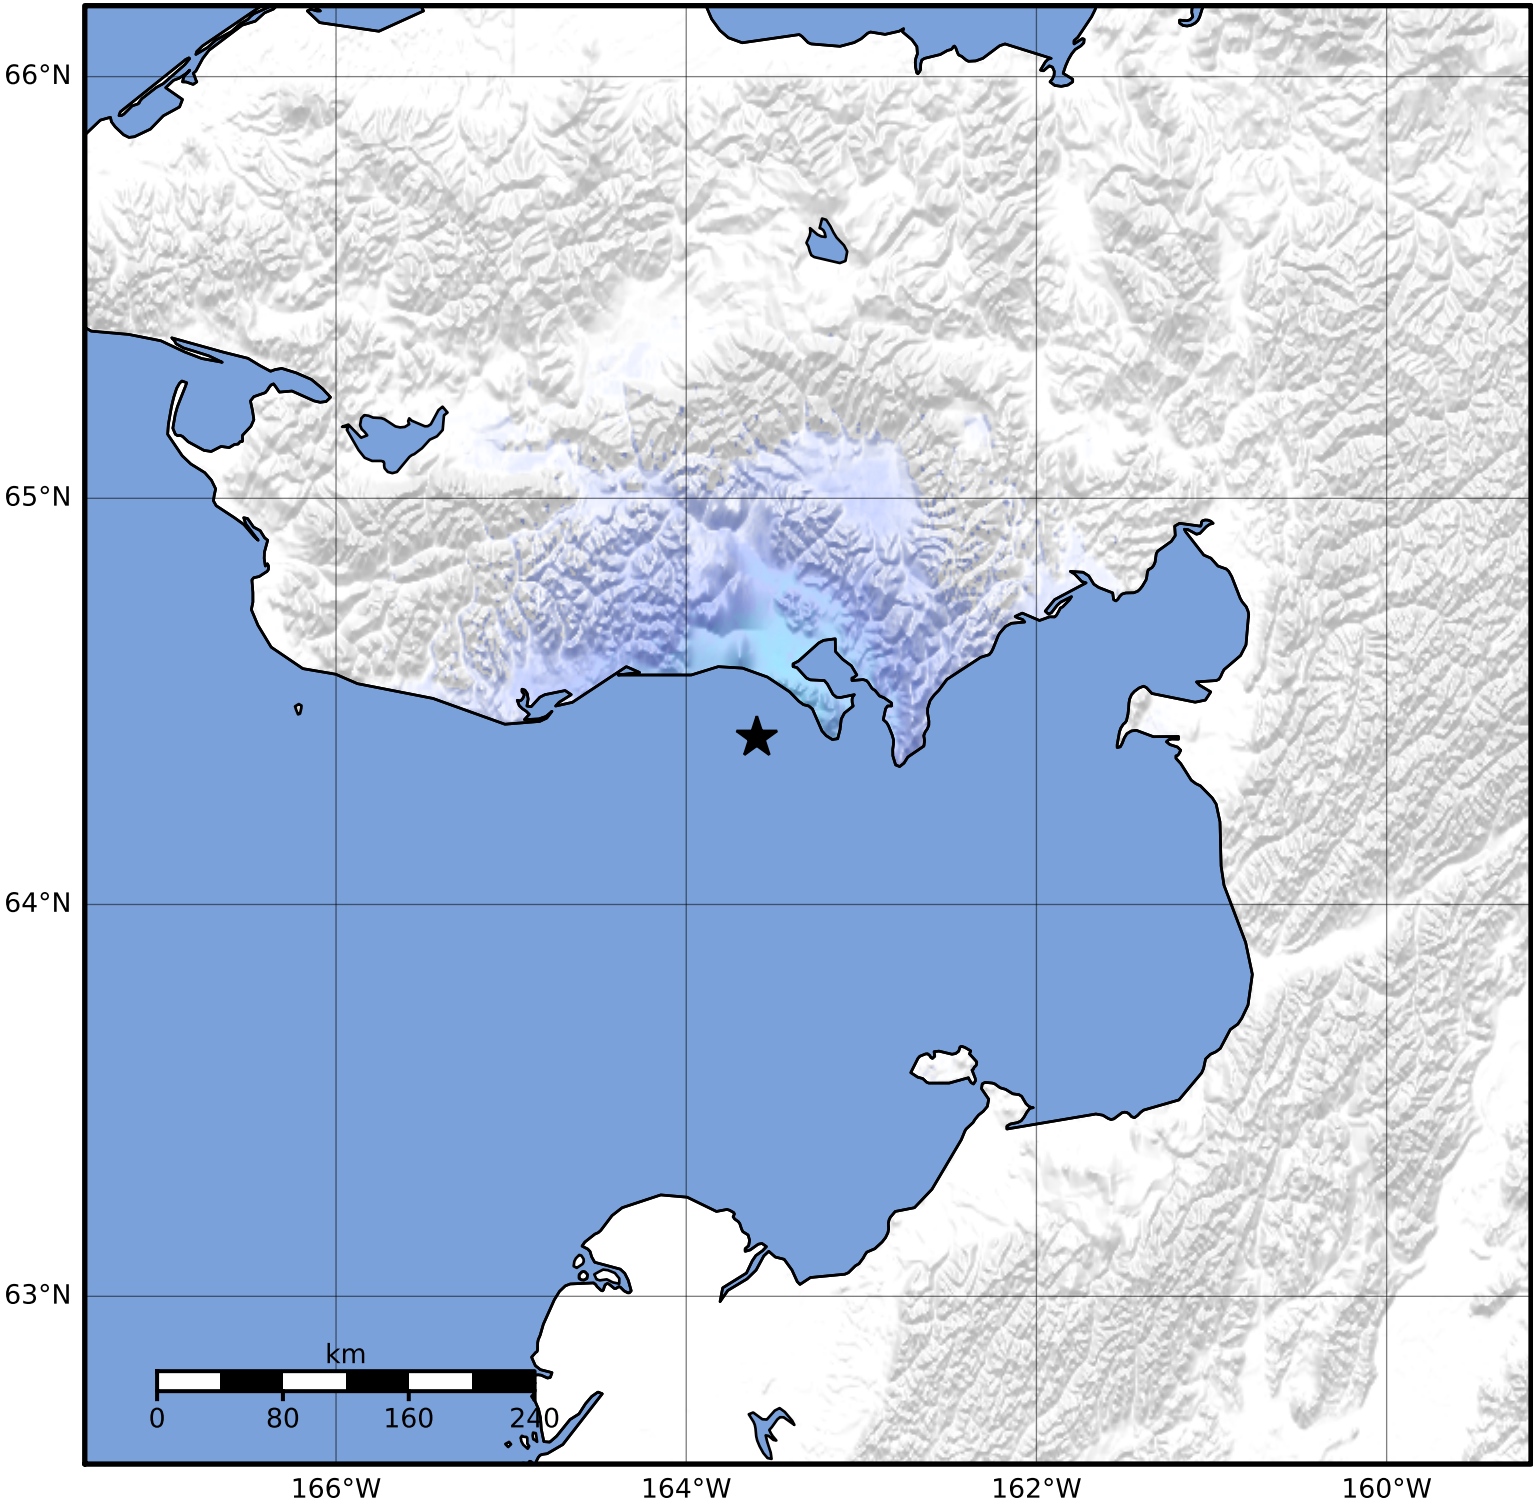

Macroseismic Intensity Map Alaska Earthquake Center
 ShakeMap: 30 km (19 miles) SSW of White Mountain
 Jun 13, 2023 10:50:22 UTC M3.8 N64.42 W163.60 Depth: 19.4km ID:ak0237jee0j7

SHAKING	Not felt	Weak	Light	Moderate	Strong	Very strong	Severe	Violent	Extreme
DAMAGE	None	None	None	Very light	Light	Moderate	Moderate/heavy	Heavy	Very heavy
PGA(%g)	<0.0464	0.297	2.76	6.2	11.5	21.5	40.1	74.7	>139
PGV(cm/s)	<0.0215	0.135	1.41	4.65	9.64	20	41.4	85.8	>178
INTENSITY	I	II-III	IV	V	VI	VII	VIII	IX	X+

Scale based on Worden et al. (2012)

Version 2: Processed 2023-06-13T11:09:12Z

△ Seismic Instrument ○ Reported Intensity

★ Epicenter