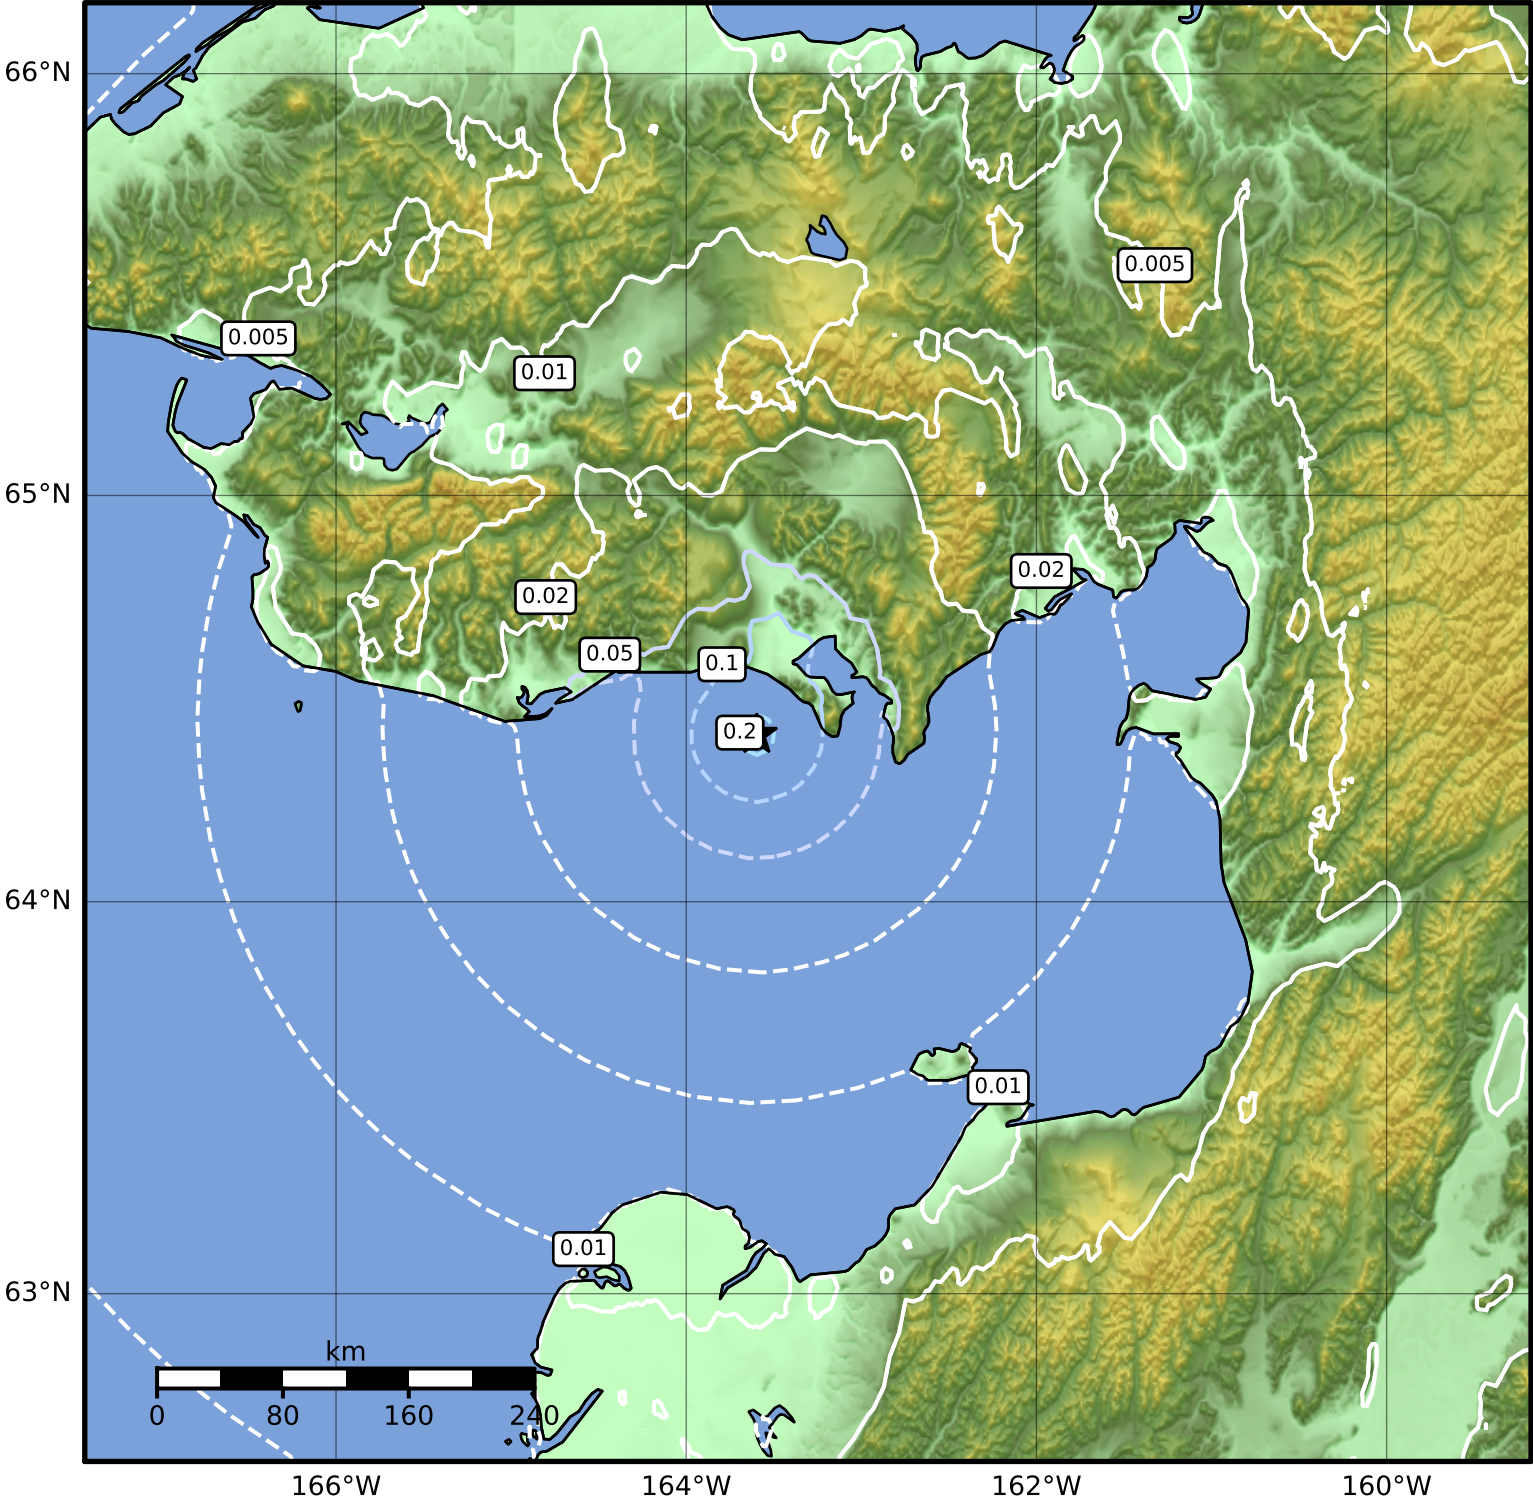

Peak Ground Velocity Map Alaska Earthquake Center
 ShakeMap: 30 km (19 miles) SSW of White Mountain
 Jun 13, 2023 10:50:22 UTC M3.8 N64.42 W163.60 Depth: 19.4km ID:ak0237jee0j7

PGV (cm/s)	0.1	0.2	0.5	1	2	5	10	20	50	100	200
------------	-----	-----	-----	---	---	---	----	----	----	-----	-----

Scale based on Worden et al. (2012)

Version 2: Processed 2023-06-13T11:09:12Z

△ Seismic Instrument ○ Reported Intensity

★ Epicenter