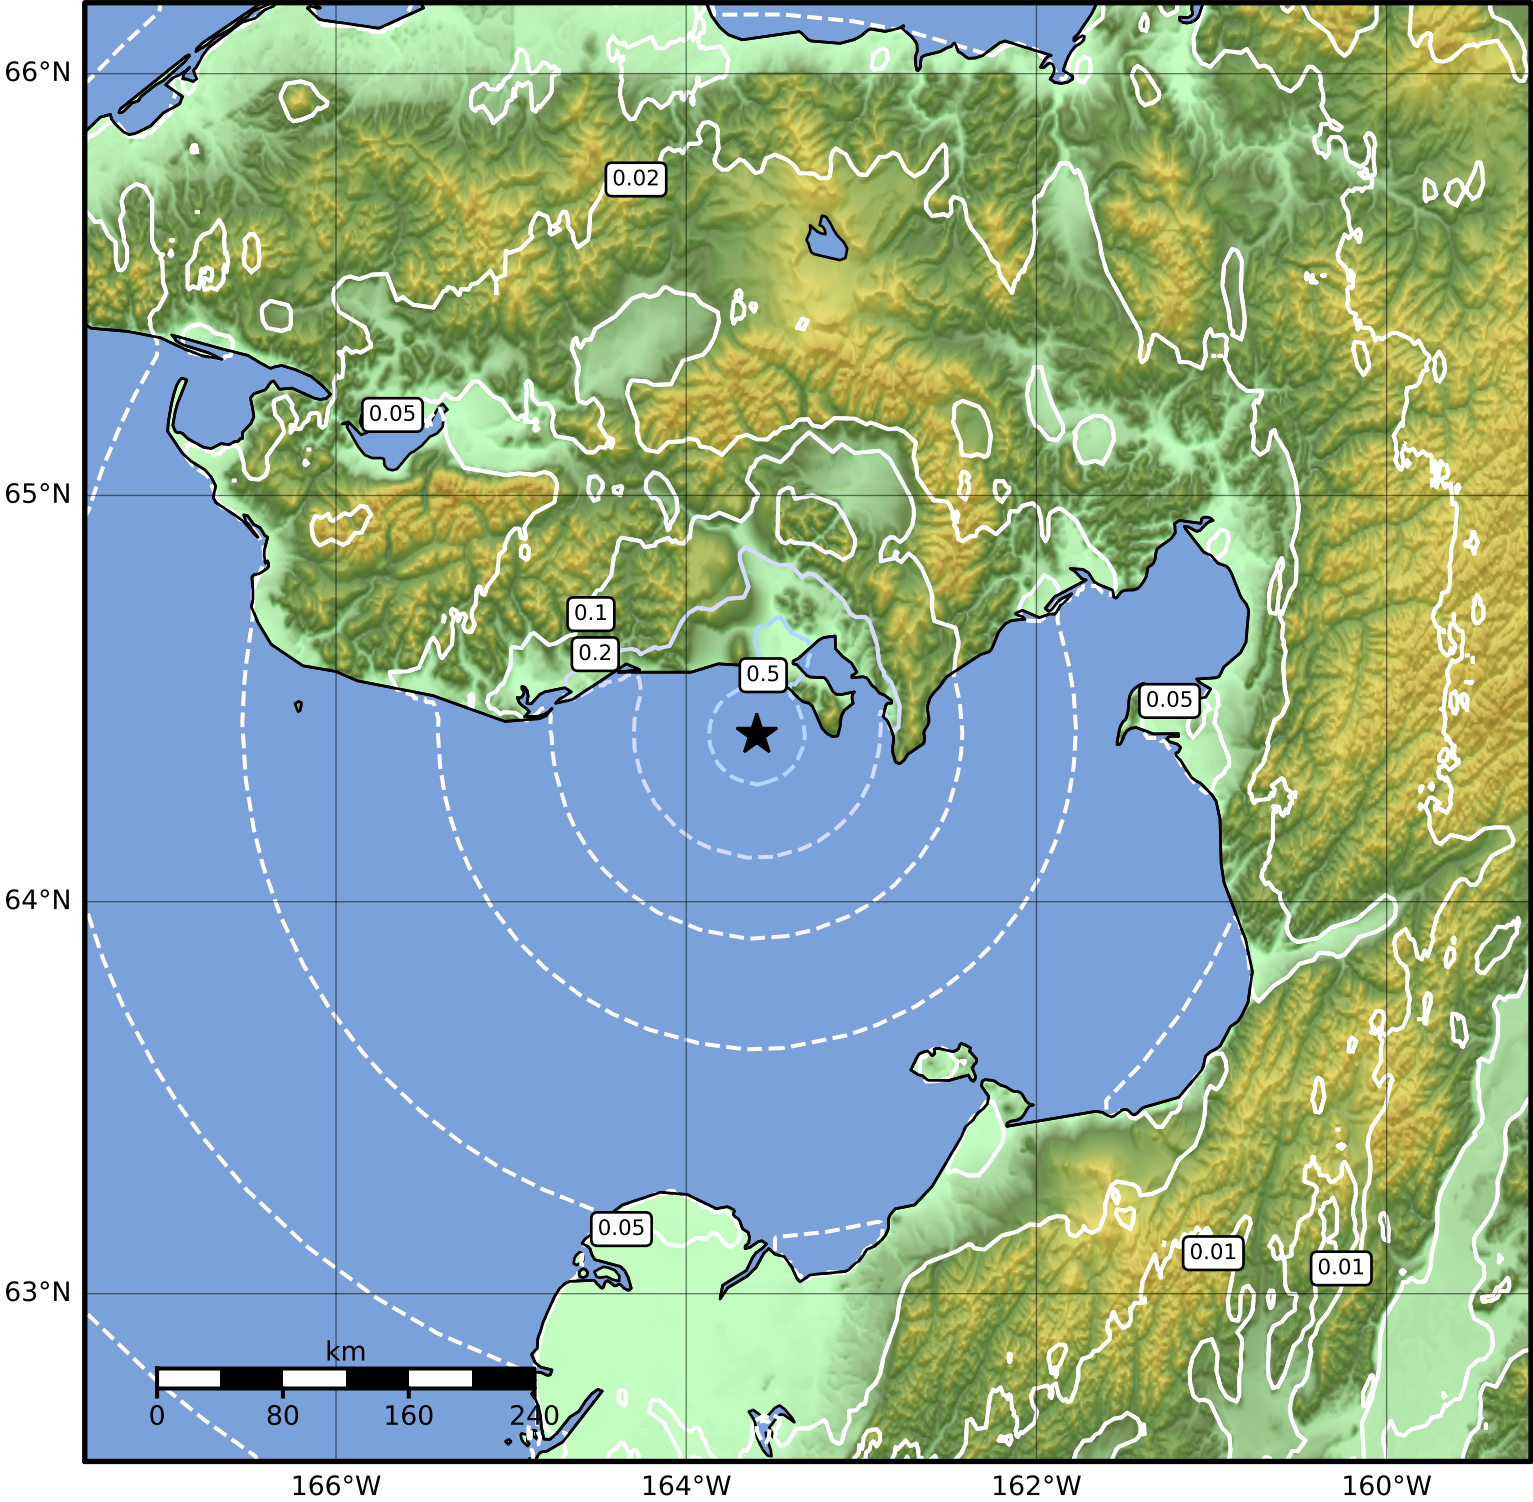

0.3 Second Peak Spectral Acceleration Map Alaska Earthquake Center
 ShakeMap: 30 km (19 miles) SSW of White Mountain
 Jun 13, 2023 10:50:22 UTC M3.8 N64.42 W163.60 Depth: 19.4km ID:ak0237jee0j7

SA(0.3) (%g)	0.1	0.2	0.5	1	2	5	10	20	50	100	200
---------------------	------------	------------	------------	----------	----------	----------	-----------	-----------	-----------	------------	------------

Scale based on Worden et al. (2012)

Version 2: Processed 2023-06-13T11:09:12Z

△ Seismic Instrument ○ Reported Intensity

★ Epicenter