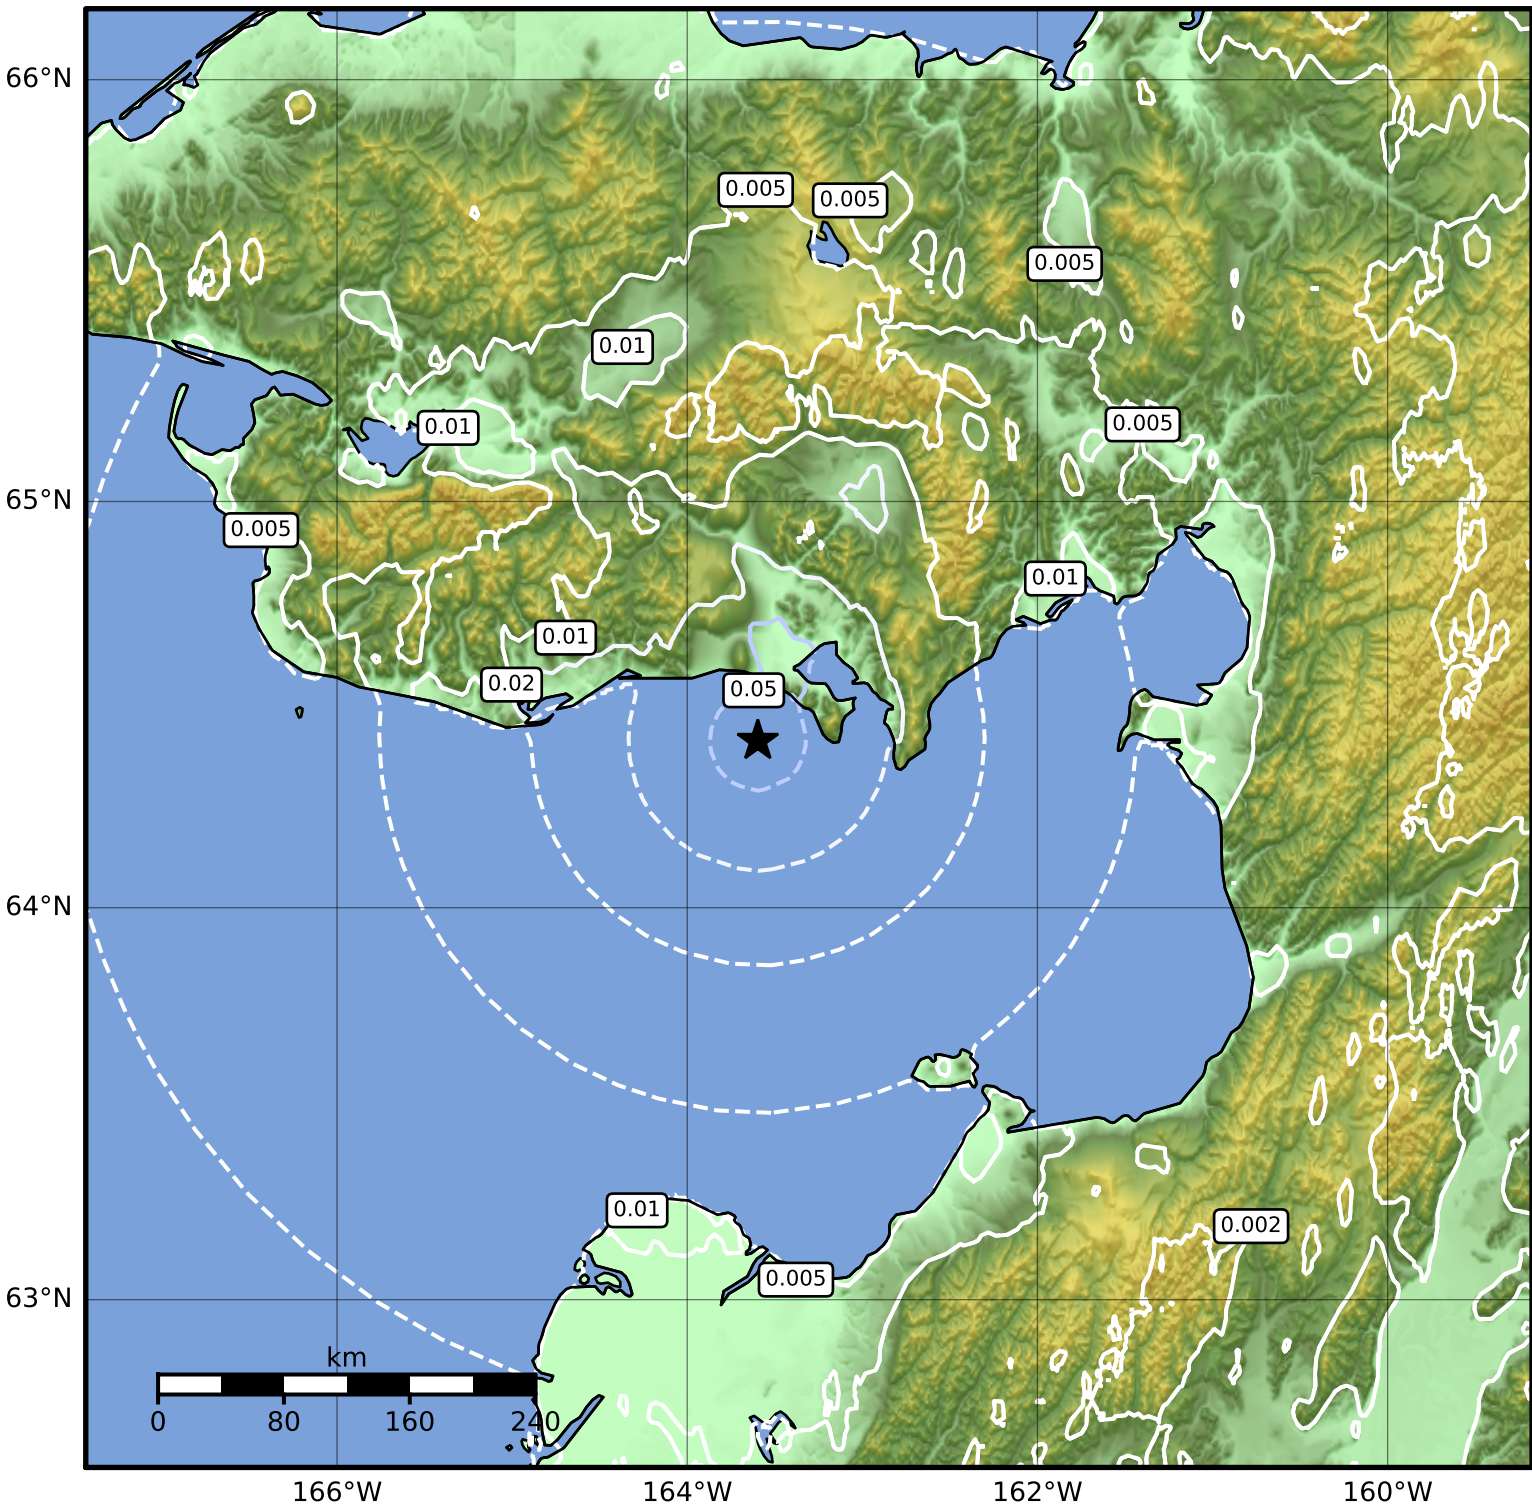

1.0 Second Peak Spectral Acceleration Map Alaska Earthquake Center  
 ShakeMap: 30 km (19 miles) SSW of White Mountain  
 Jun 13, 2023 10:50:22 UTC M3.8 N64.42 W163.60 Depth: 19.4km ID:ak0237jee0j7

SA(1.0) (%g)	0.1	0.2	0.5	1	2	5	10	20	50	100	200
--------------	-----	-----	-----	---	---	---	----	----	----	-----	-----

Scale based on Worden et al. (2012)

Version 2: Processed 2023-06-13T11:09:12Z

△ Seismic Instrument ○ Reported Intensity

★ Epicenter