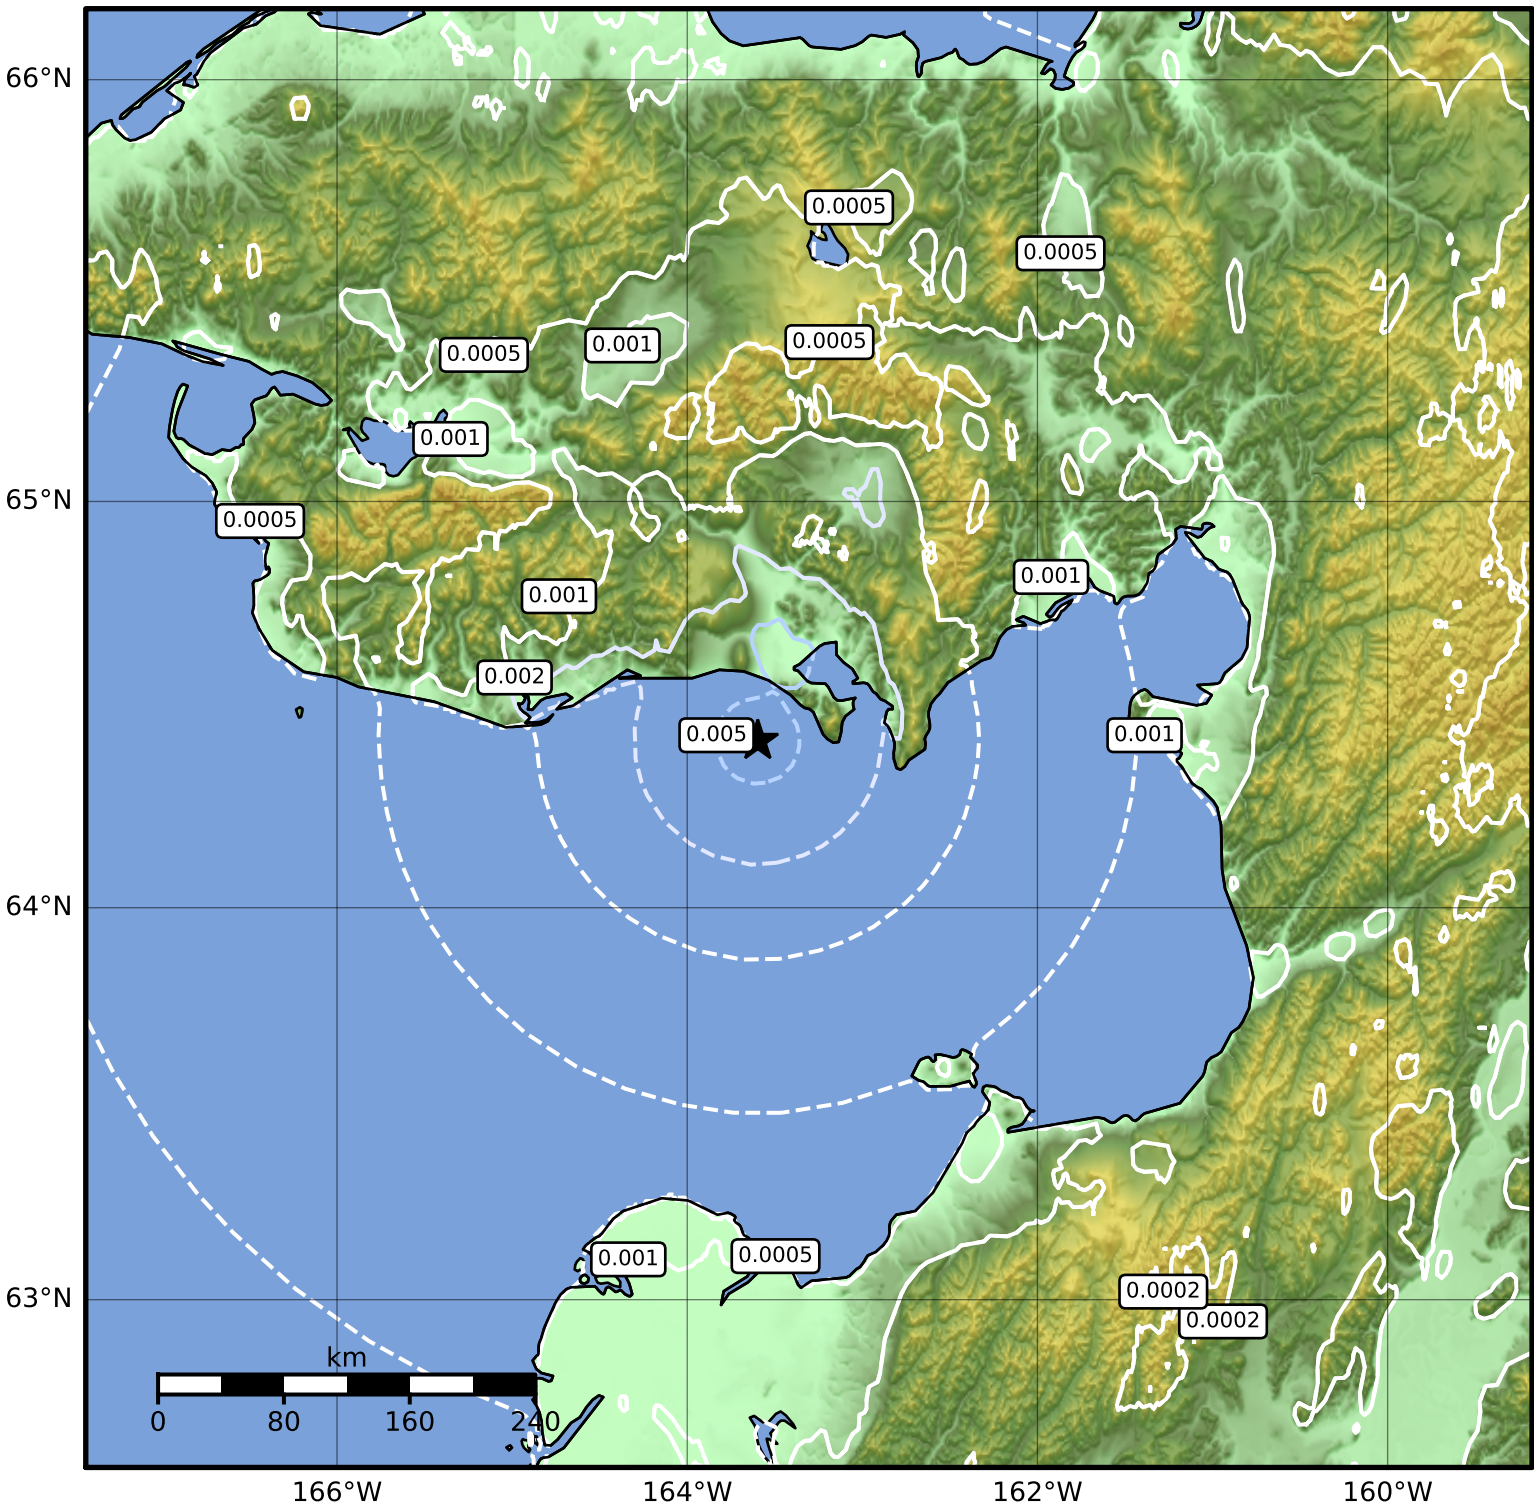

3.0 Second Peak Spectral Acceleration Map Alaska Earthquake Center
 ShakeMap: 30 km (19 miles) SSW of White Mountain
 Jun 13, 2023 10:50:22 UTC M3.8 N64.42 W163.60 Depth: 19.4km ID:ak0237jee0j7

SA(3.0) (%g) 0.1 0.2 0.5 1 2 5 10 20 50

Scale based on Worden et al. (2012)

Version 2: Processed 2023-06-13T11:09:12Z

△ Seismic Instrument ○ Reported Intensity

★ Epicenter