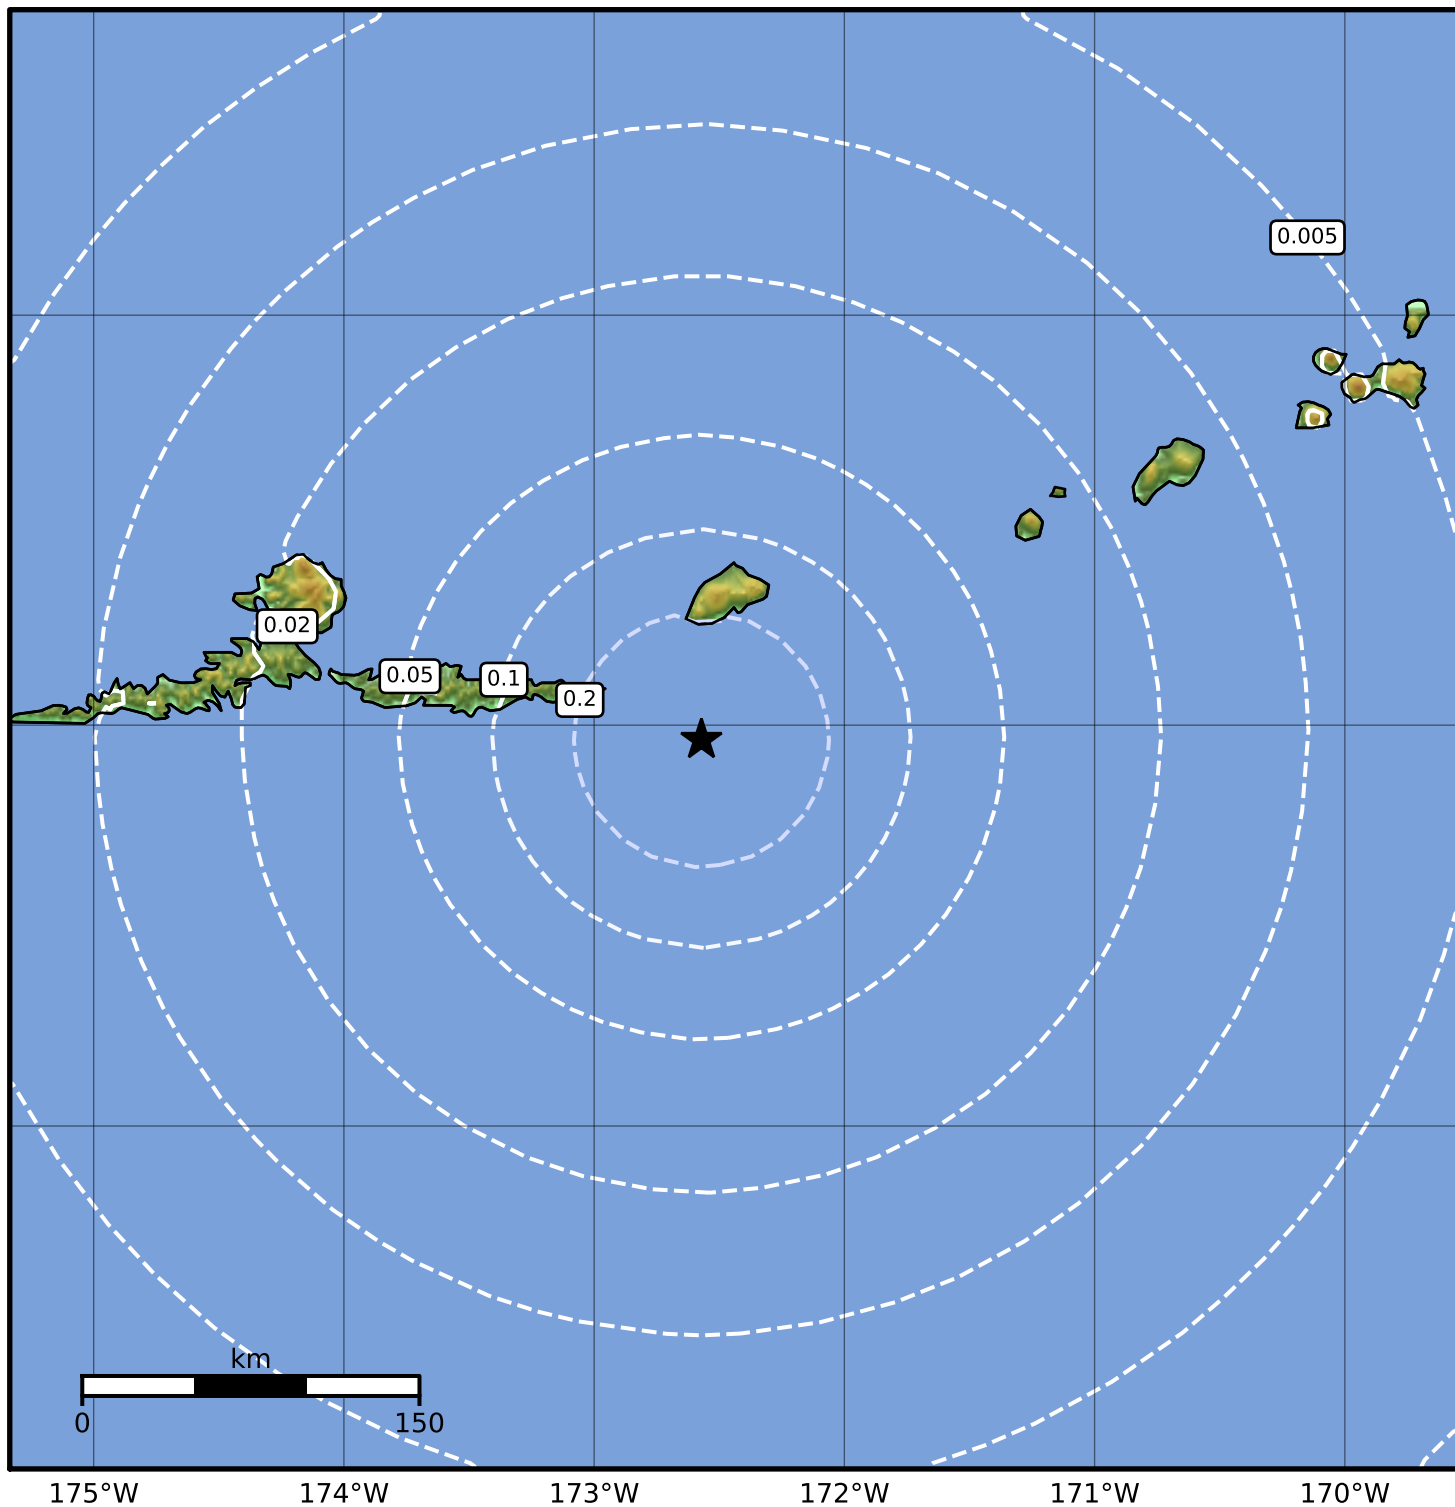

0.3 Second Peak Spectral Acceleration Map Alaska Earthquake Center
 ShakeMap: 58 km (36 miles) SW of Amukta Pass
 Jun 13, 2023 15:20:18 UTC M3.8 N51.96 W172.57 Depth: 32.5km ID:ak0237jh6qqd

SA(0.3) (%g)	0.1	0.2	0.5	1	2	5	10	20	50	100	200
---------------------	------------	------------	------------	----------	----------	----------	-----------	-----------	-----------	------------	------------

Scale based on Worden et al. (2012)

Version 2: Processed 2023-06-13T16:53:16Z

△ Seismic Instrument ○ Reported Intensity

★ Epicenter