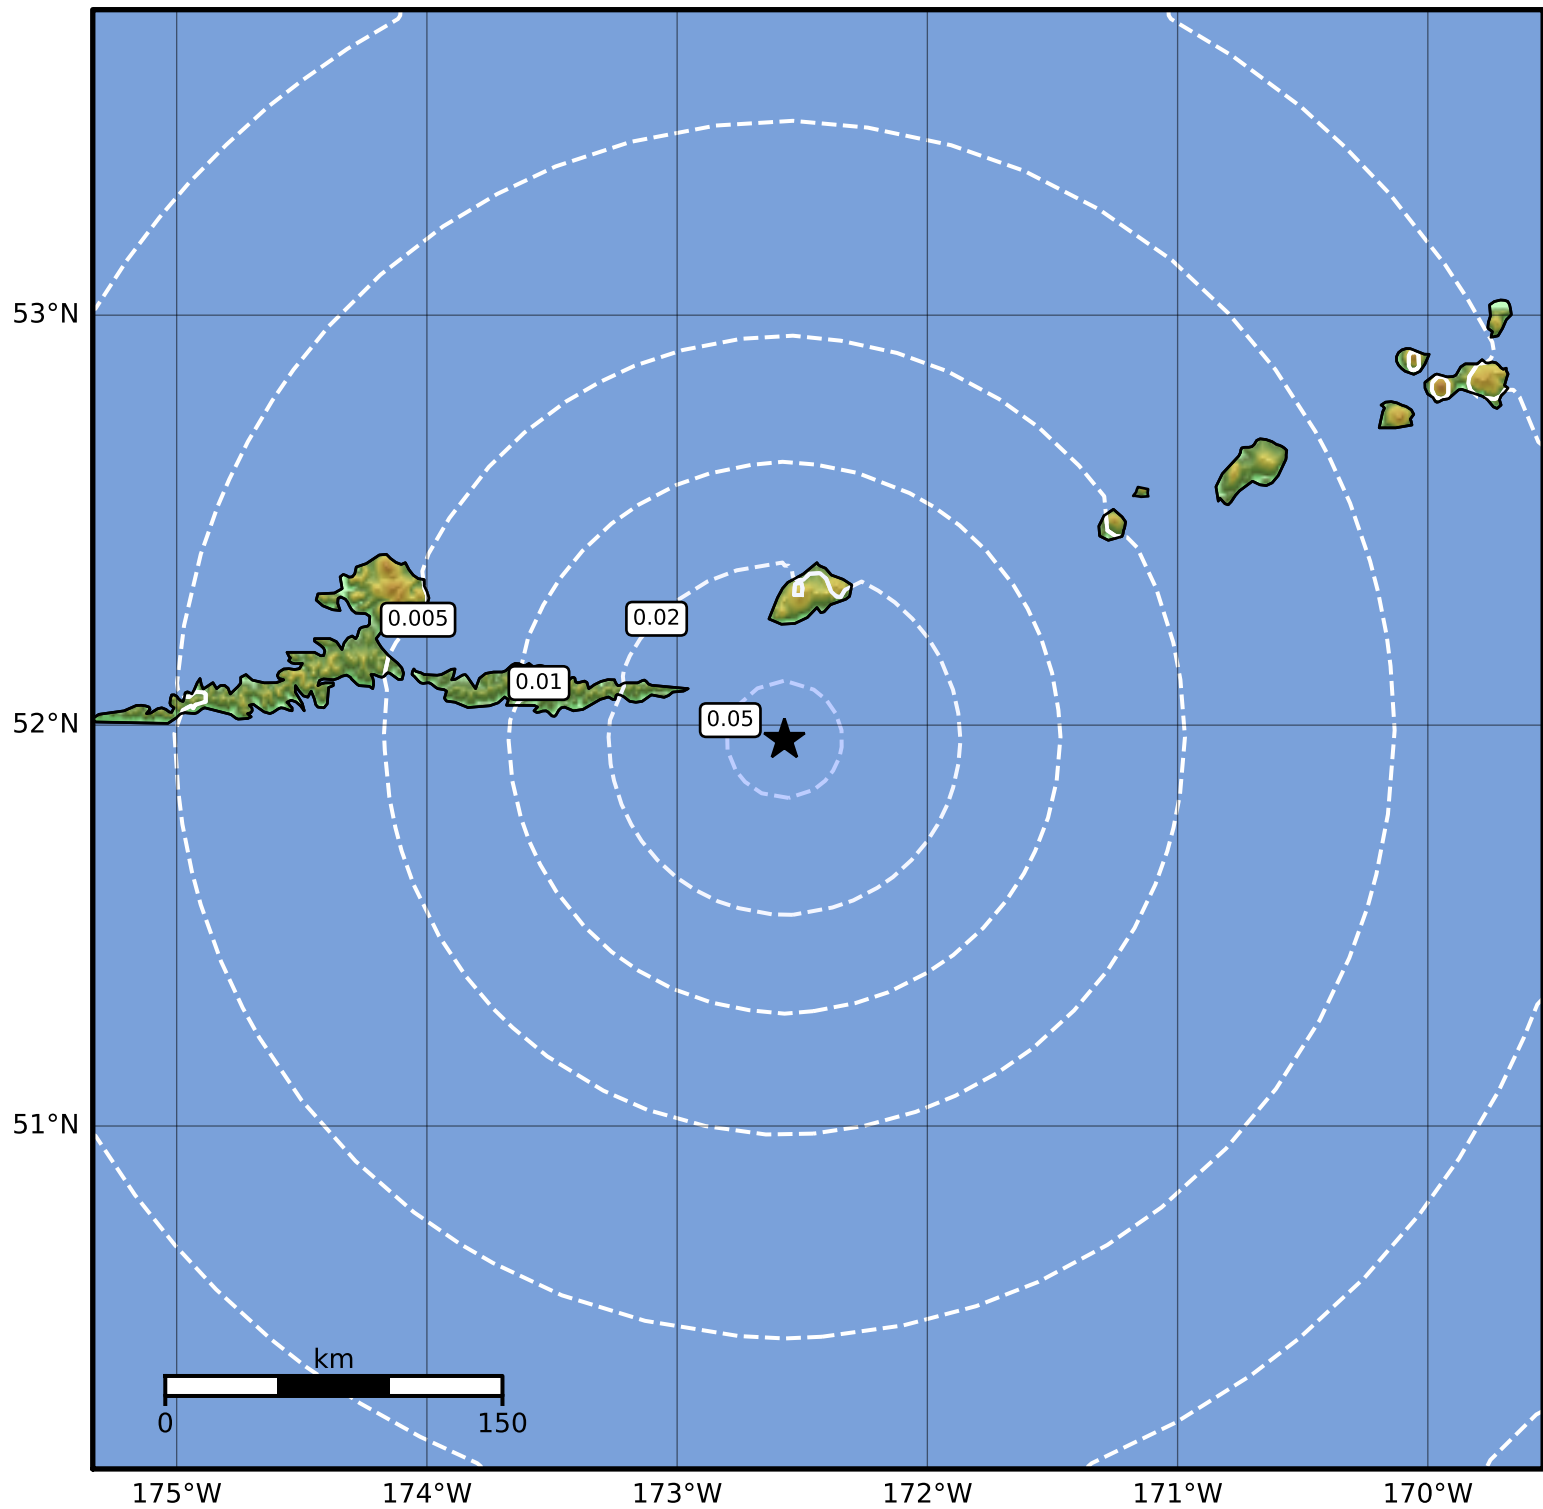

1.0 Second Peak Spectral Acceleration Map Alaska Earthquake Center
 ShakeMap: 58 km (36 miles) SW of Amukta Pass
 Jun 13, 2023 15:20:18 UTC M3.8 N51.96 W172.57 Depth: 32.5km ID:ak0237jh6qqd

SA(1.0) (%g)	0.1	0.2	0.5	1	2	5	10	20	50	100	200
---------------------	------------	------------	------------	----------	----------	----------	-----------	-----------	-----------	------------	------------

Scale based on Worden et al. (2012)

Version 2: Processed 2023-06-13T16:53:16Z

△ Seismic Instrument ○ Reported Intensity

★ Epicenter