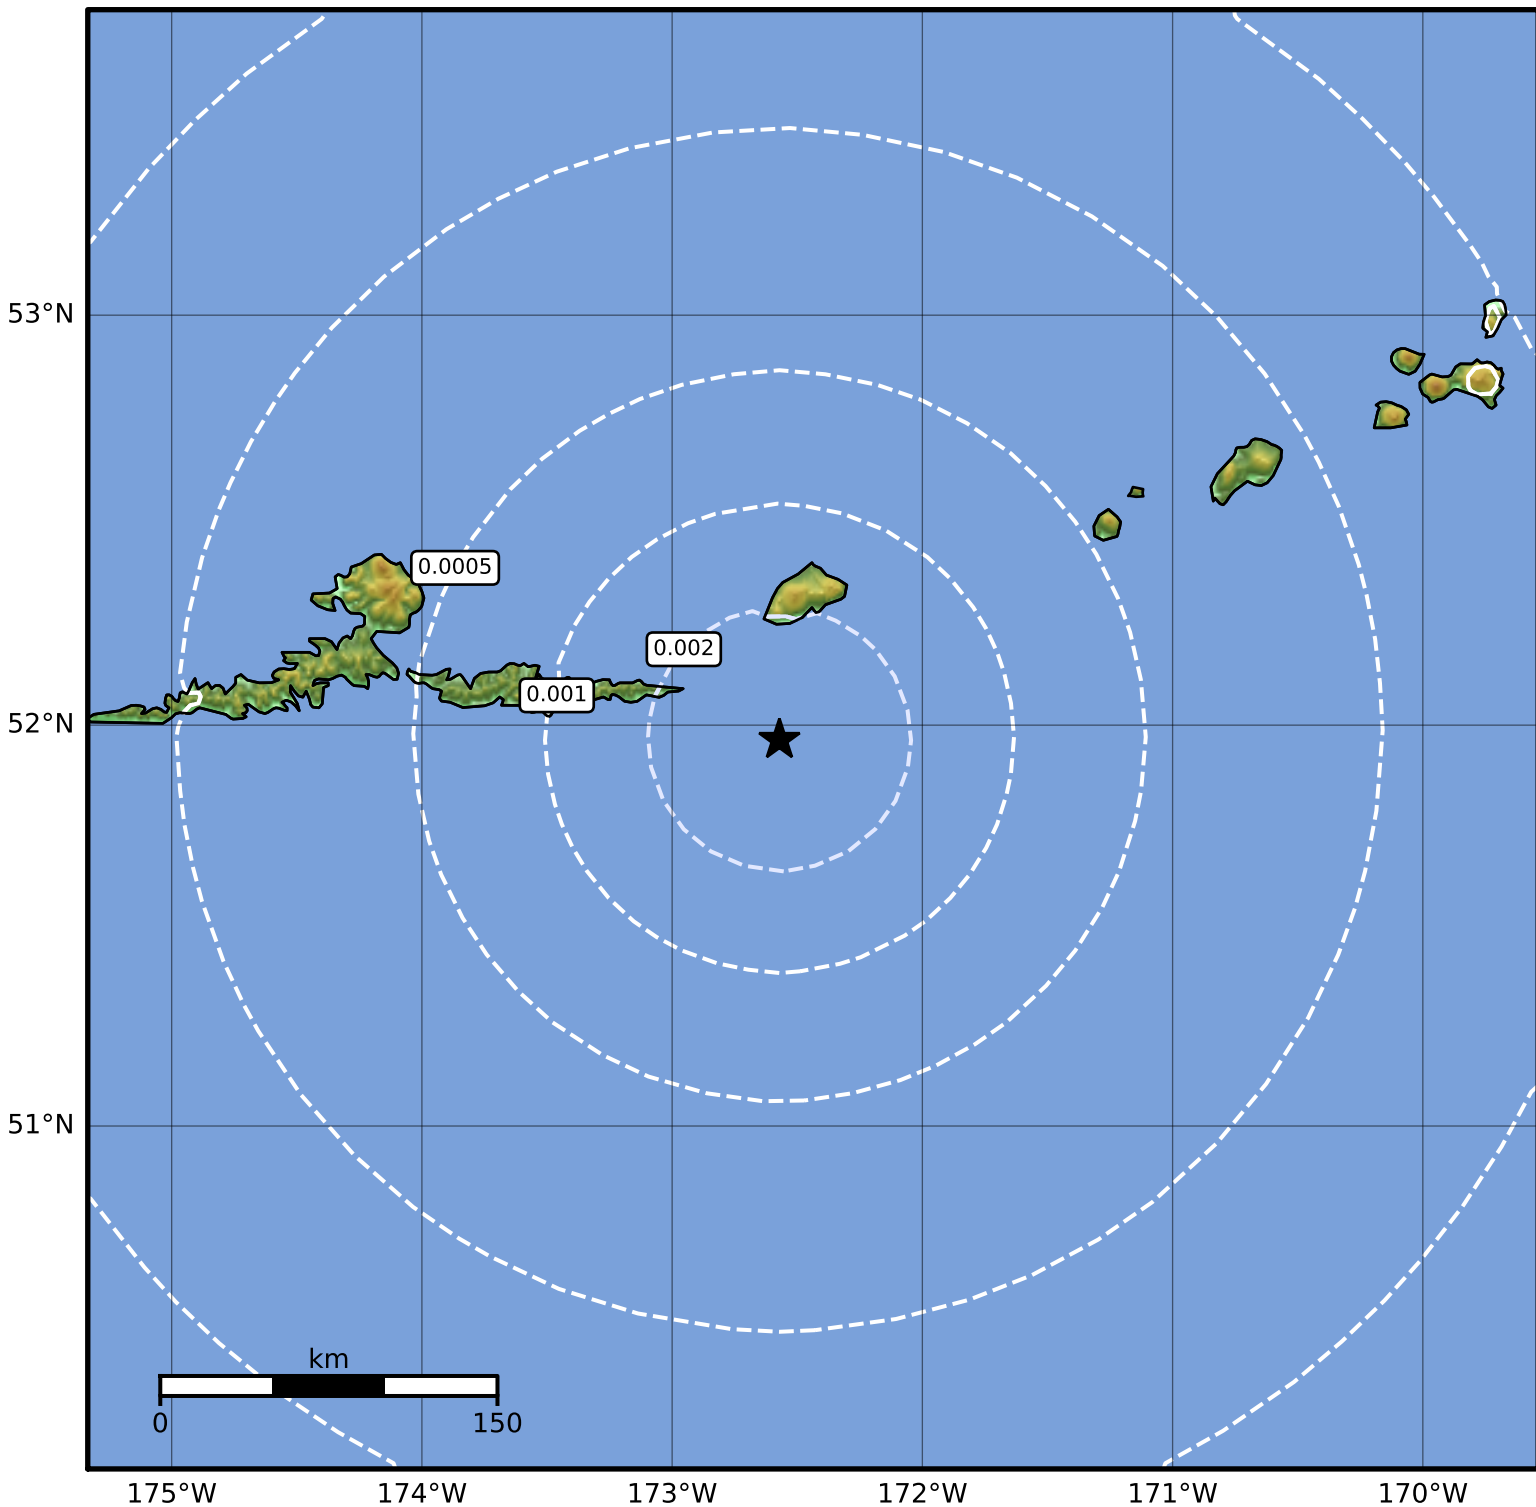

3.0 Second Peak Spectral Acceleration Map Alaska Earthquake Center
ShakeMap: 58 km (36 miles) SW of Amukta Pass
Jun 13, 2023 15:20:18 UTC M3.8 N51.96 W172.57 Depth: 32.5km ID:ak0237jh6qqd

Scale based on Worden et al. (2012)

Version 2: Processed 2023-06-13T16:53:16Z

△ Seismic Instrument ○ Reported Intensity

★ Epicenter