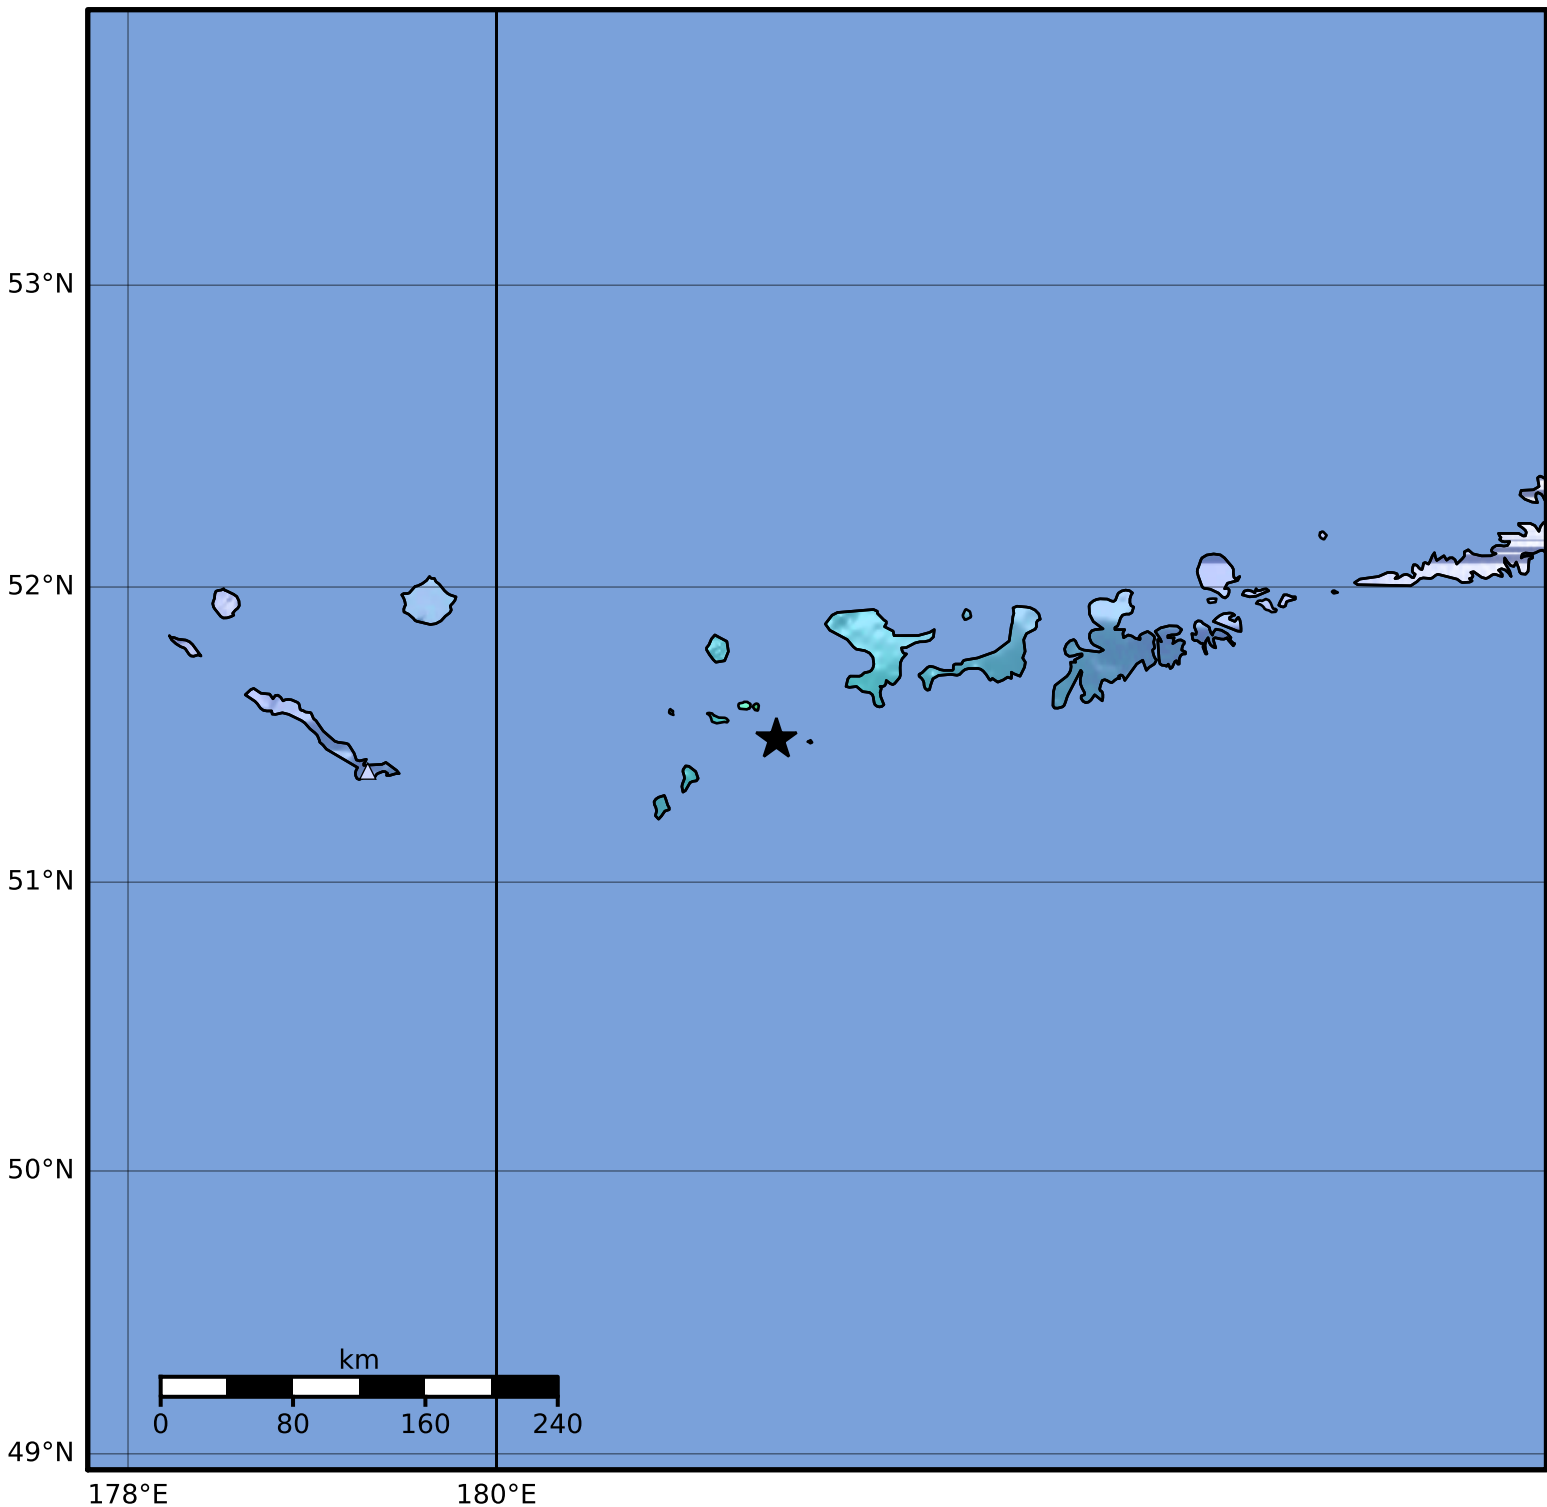

Macroseismic Intensity Map Alaska Earthquake Center
 ShakeMap: 133 km (83 miles) WSW of Adak
 Jun 13, 2023 16:16:01 UTC M5.3 N51.49 W178.48 Depth: 6.6km ID:ak0237jhra9p

SHAKING	Not felt	Weak	Light	Moderate	Strong	Very strong	Severe	Violent	Extreme
DAMAGE	None	None	None	Very light	Light	Moderate	Moderate/heavy	Heavy	Very heavy
PGA(%g)	<0.0464	0.297	2.76	6.2	11.5	21.5	40.1	74.7	>139
PGV(cm/s)	<0.0215	0.135	1.41	4.65	9.64	20	41.4	85.8	>178
INTENSITY	I	II-III	IV	V	VI	VII	VIII	IX	X+

Scale based on Worden et al. (2012)

Version 5: Processed 2023-06-13T16:42:45Z

△ Seismic Instrument ○ Reported Intensity

★ Epicenter