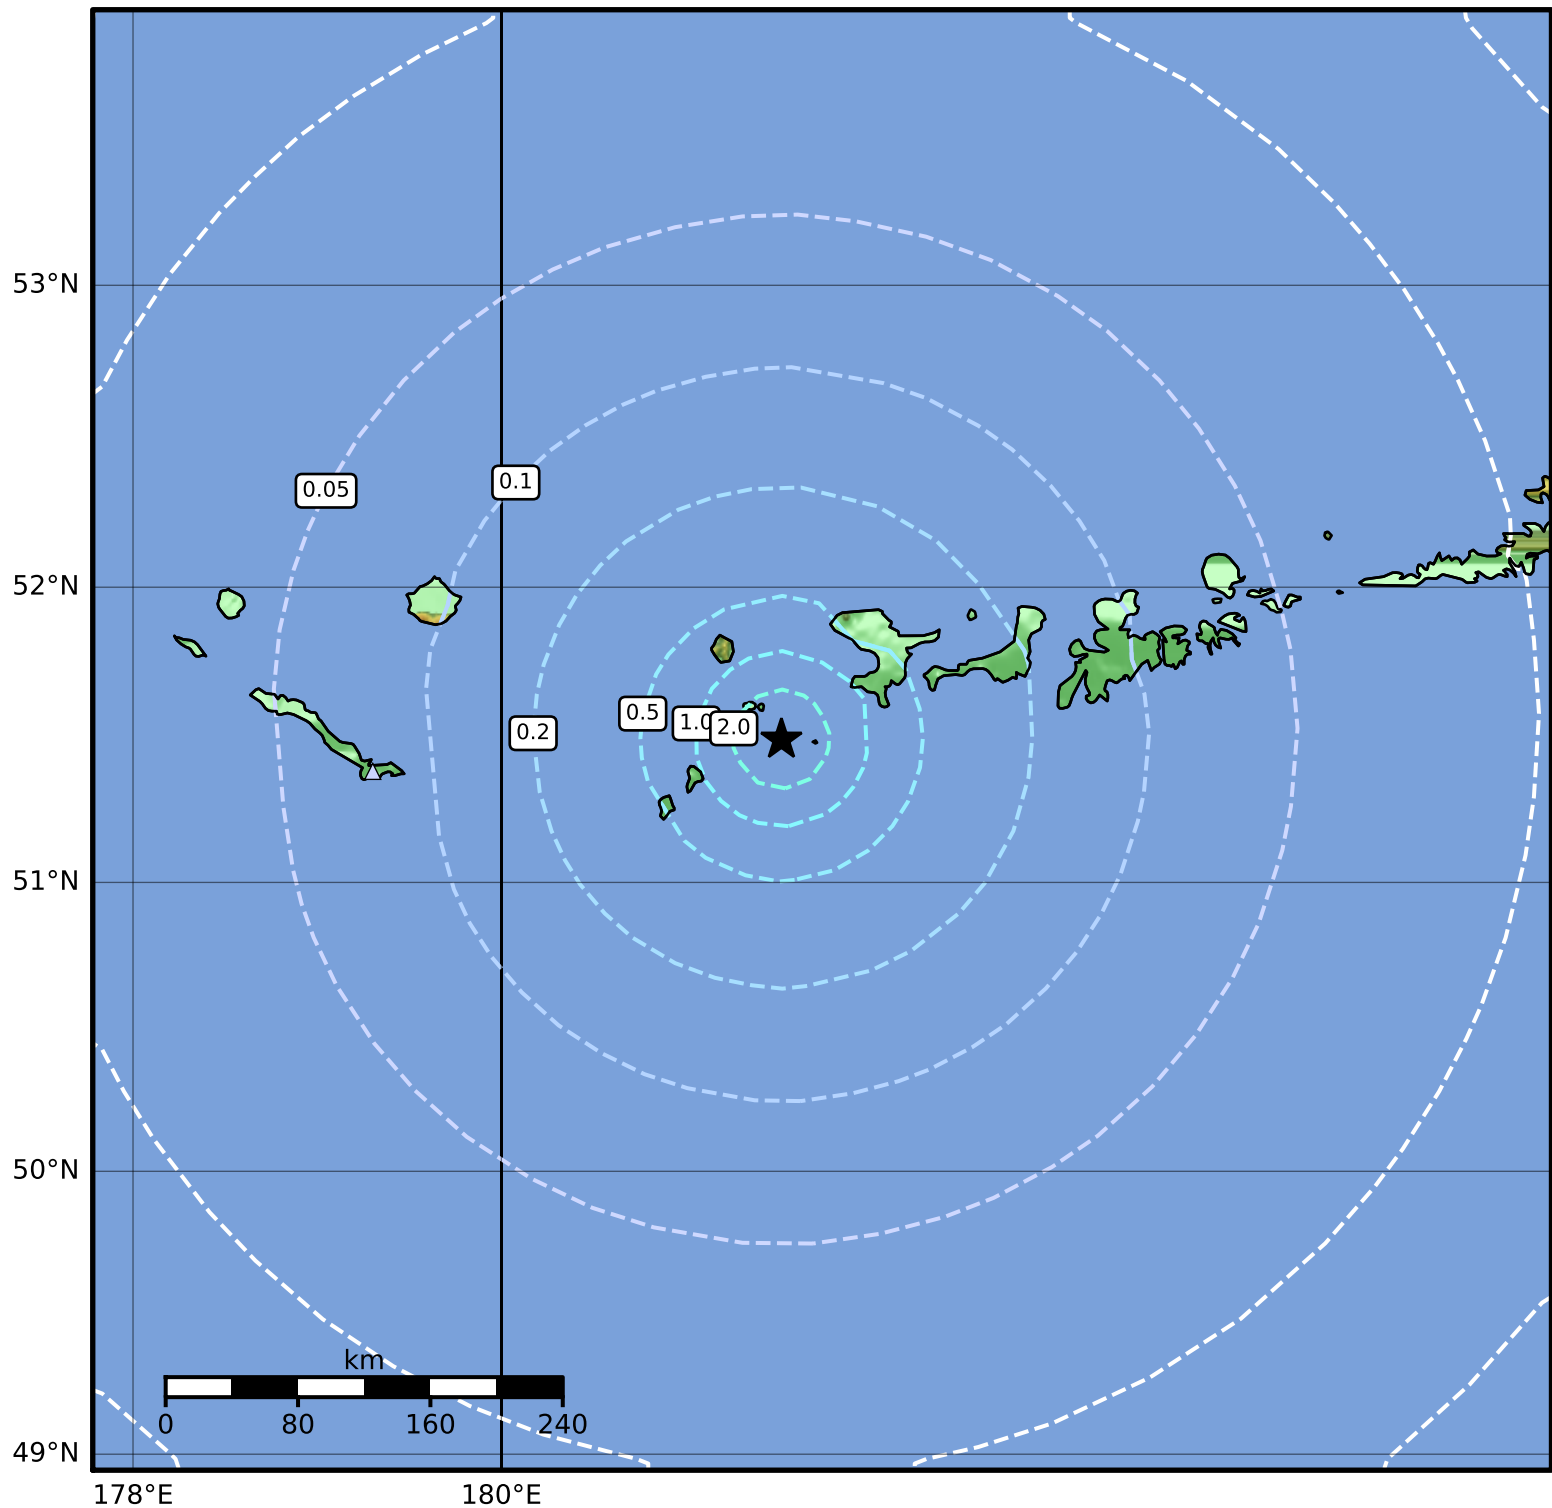

Peak Ground Velocity Map Alaska Earthquake Center  
 ShakeMap: 133 km (83 miles) WSW of Adak  
 Jun 13, 2023 16:16:01 UTC M5.3 N51.49 W178.48 Depth: 6.6km ID:ak0237jhra9p

PGV (cm/s)	0.1	0.2	0.5	1	2	5	10	20	50	100	200
------------	-----	-----	-----	---	---	---	----	----	----	-----	-----

Scale based on Worden et al. (2012)

Version 5: Processed 2023-06-13T16:42:45Z

△ Seismic Instrument ○ Reported Intensity

★ Epicenter