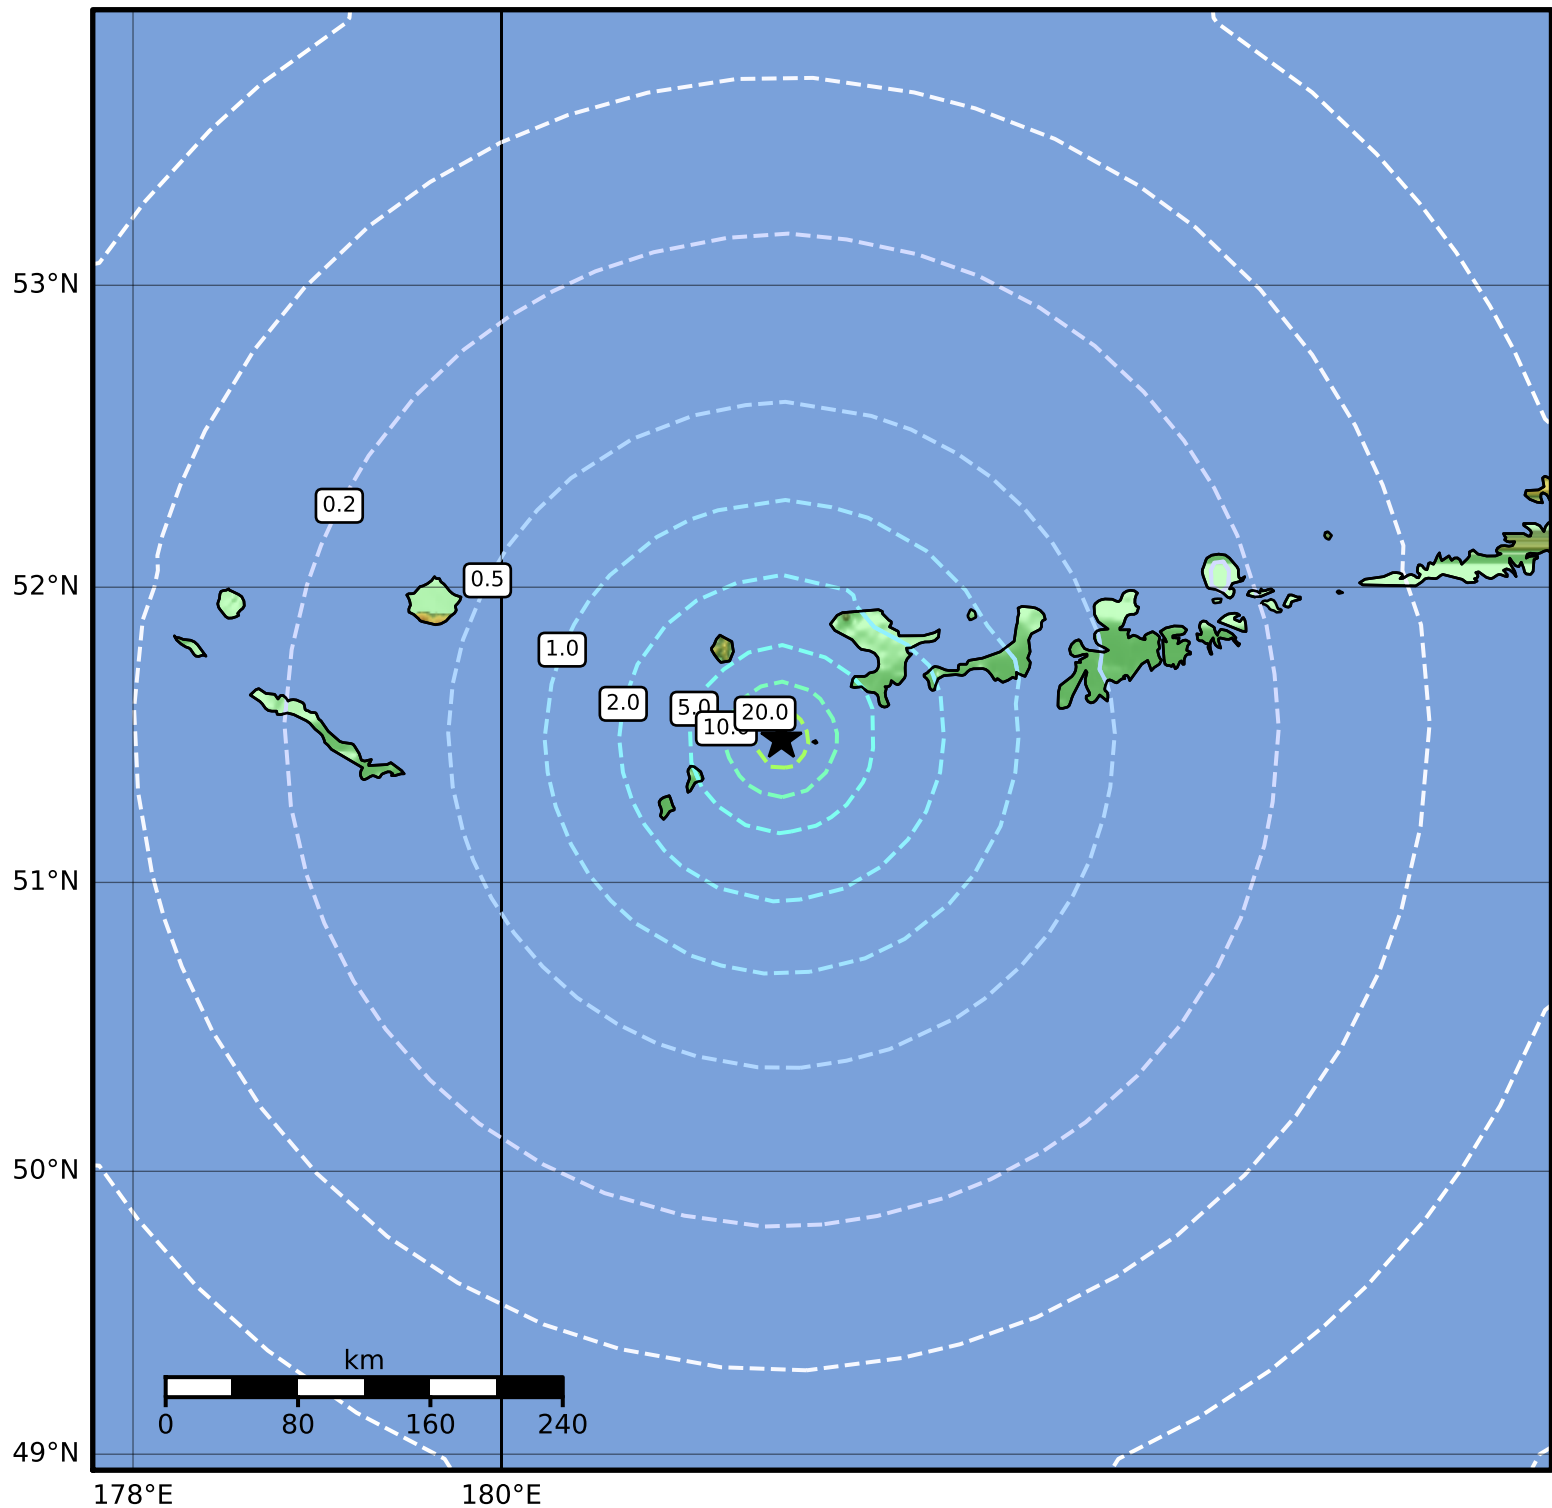

0.3 Second Peak Spectral Acceleration Map Alaska Earthquake Center
 ShakeMap: 133 km (83 miles) WSW of Adak
 Jun 13, 2023 16:16:01 UTC M5.3 N51.49 W178.48 Depth: 6.6km ID:ak0237jhra9p

SA(0.3) (%g)	0.1	0.2	0.5	1	2	5	10	20	50	100	200
--------------	-----	-----	-----	---	---	---	----	----	----	-----	-----

Scale based on Worden et al. (2012)

Version 5: Processed 2023-06-13T16:42:45Z

△ Seismic Instrument ○ Reported Intensity

★ Epicenter