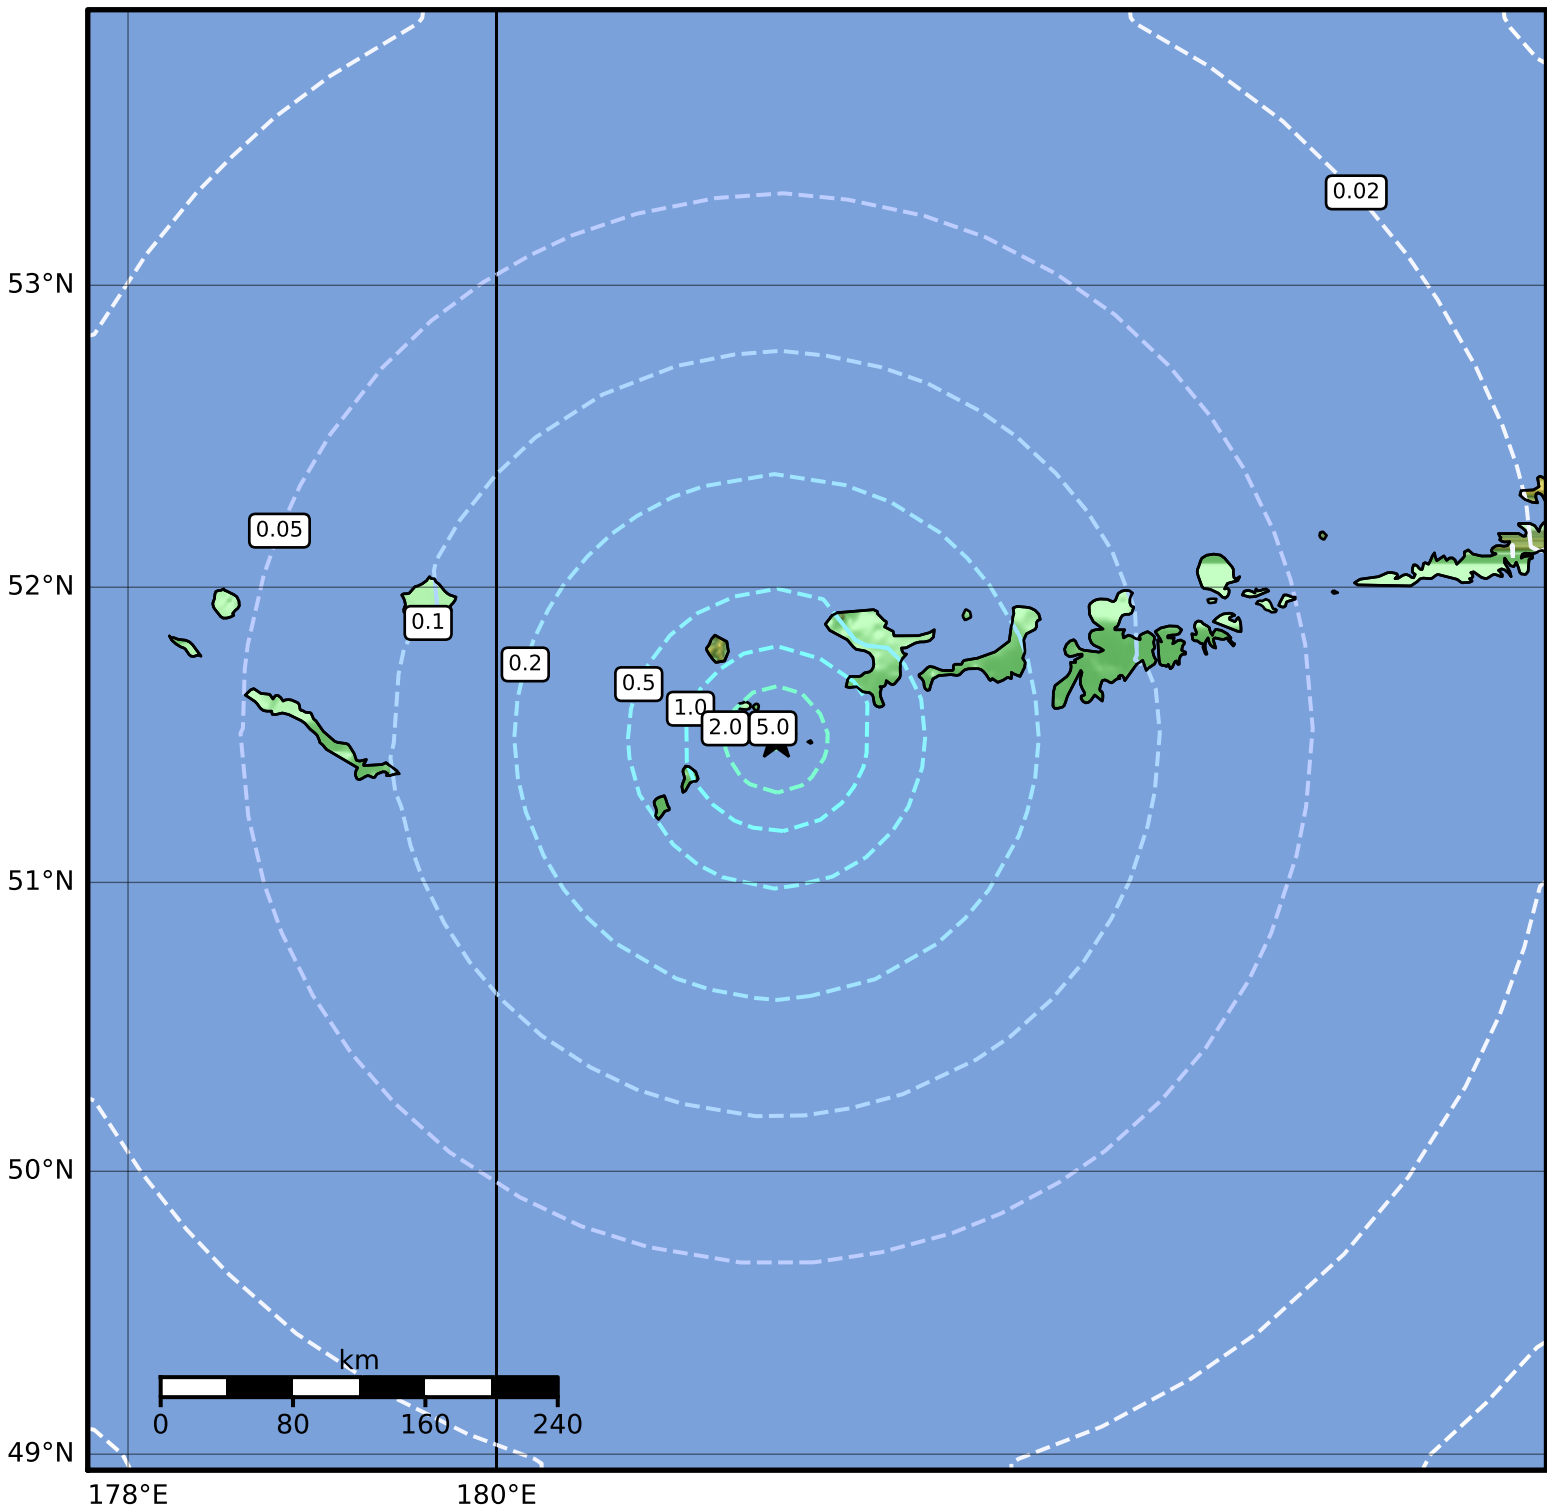

1.0 Second Peak Spectral Acceleration Map Alaska Earthquake Center
 ShakeMap: 133 km (83 miles) WSW of Adak
 Jun 13, 2023 16:16:01 UTC M5.3 N51.49 W178.48 Depth: 6.6km ID:ak0237jhra9p

SA(1.0) (%g)	0.1	0.2	0.5	1	2	5	10	20	50	100	200
--------------	-----	-----	-----	---	---	---	----	----	----	-----	-----

Scale based on Worden et al. (2012)

Version 5: Processed 2023-06-13T16:42:45Z

△ Seismic Instrument ○ Reported Intensity

★ Epicenter