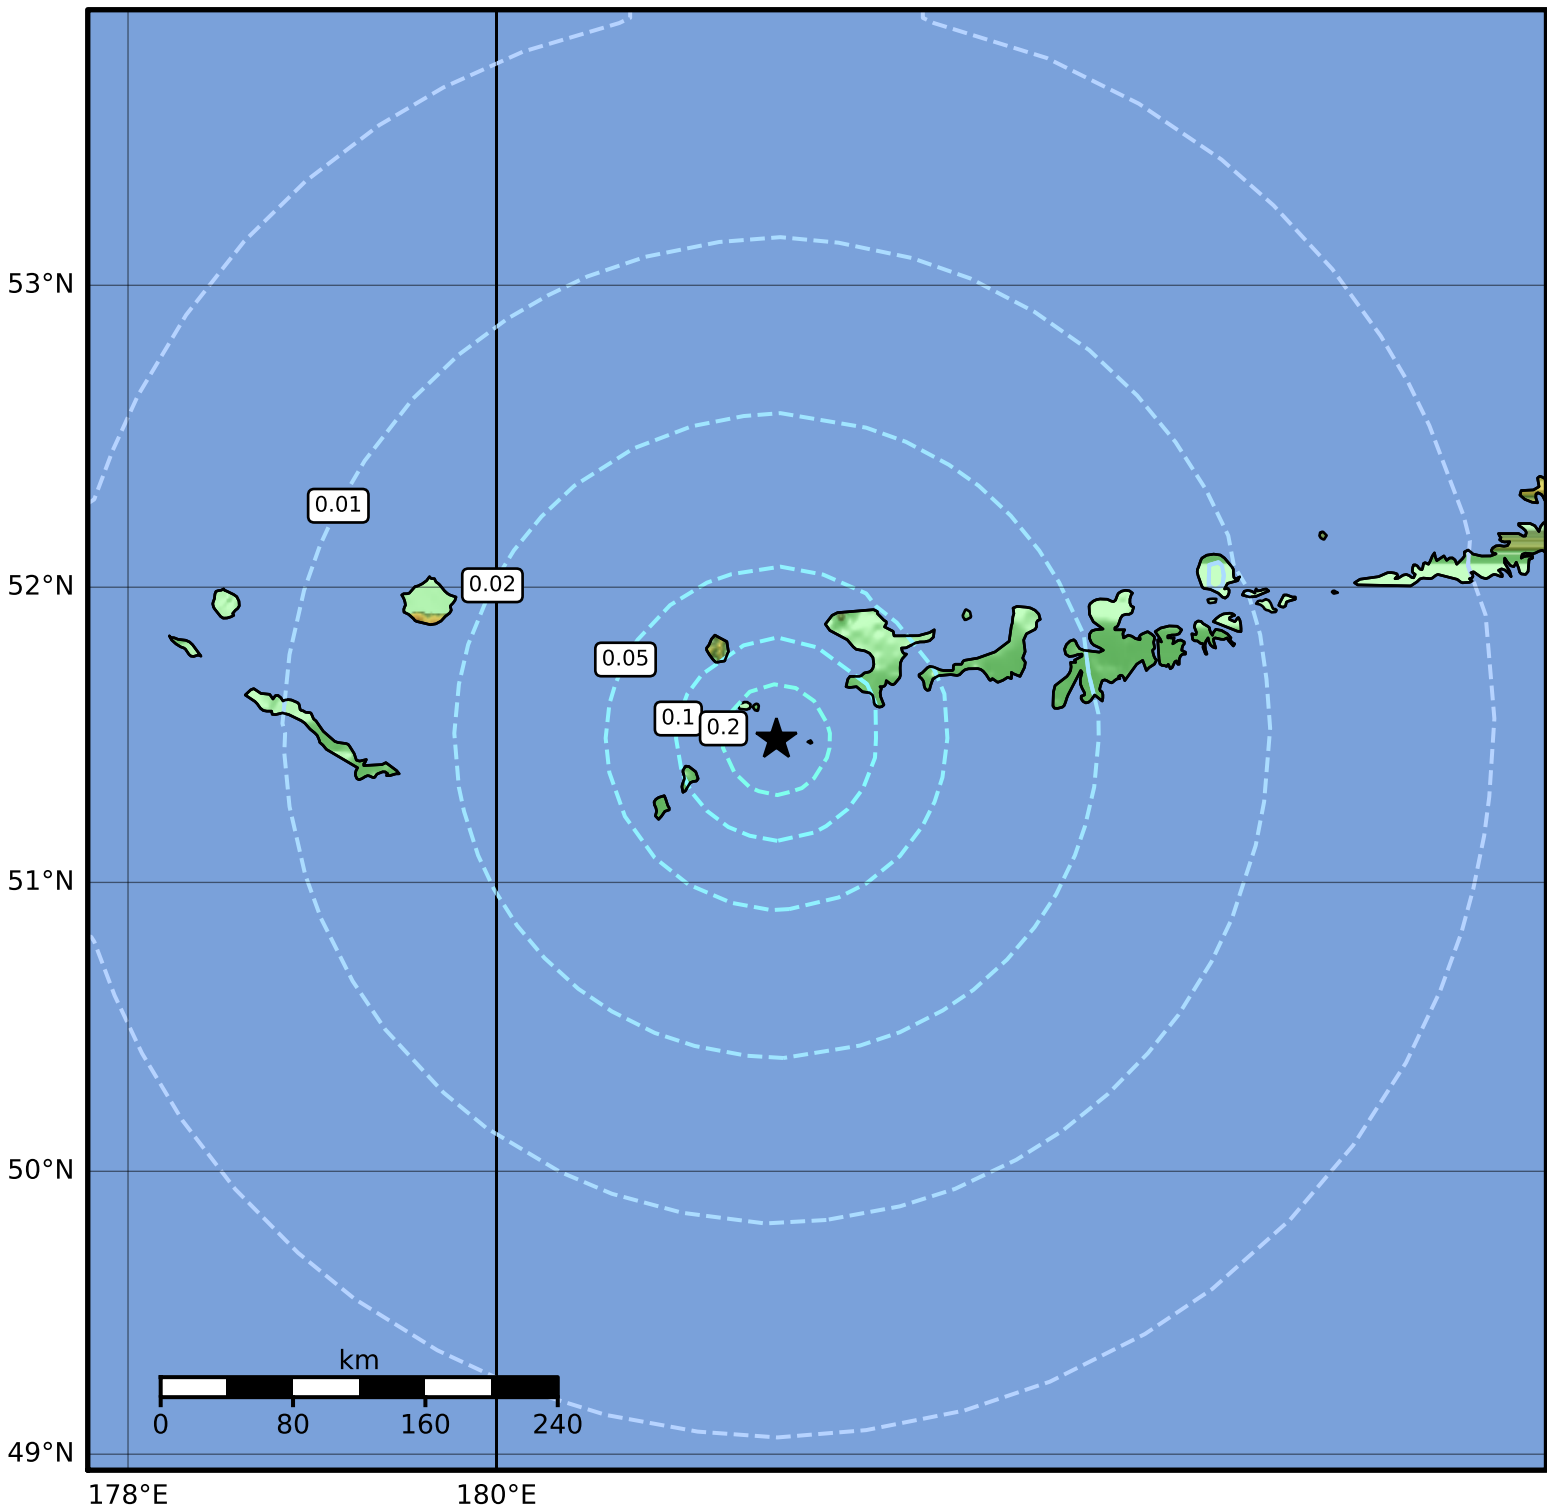

3.0 Second Peak Spectral Acceleration Map Alaska Earthquake Center  
ShakeMap: 133 km (83 miles) WSW of Adak  
Jun 13, 2023 16:16:01 UTC M5.3 N51.49 W178.48 Depth: 6.6km ID:ak0237jhra9p

SA(3.0) (%g)	0.1	0.2	0.5	1	2	5	10	20	50
--------------	-----	-----	-----	---	---	---	----	----	----

Scale based on Worden et al. (2012)

Version 5: Processed 2023-06-13T16:42:45Z

△ Seismic Instrument    ○ Reported Intensity

★ Epicenter