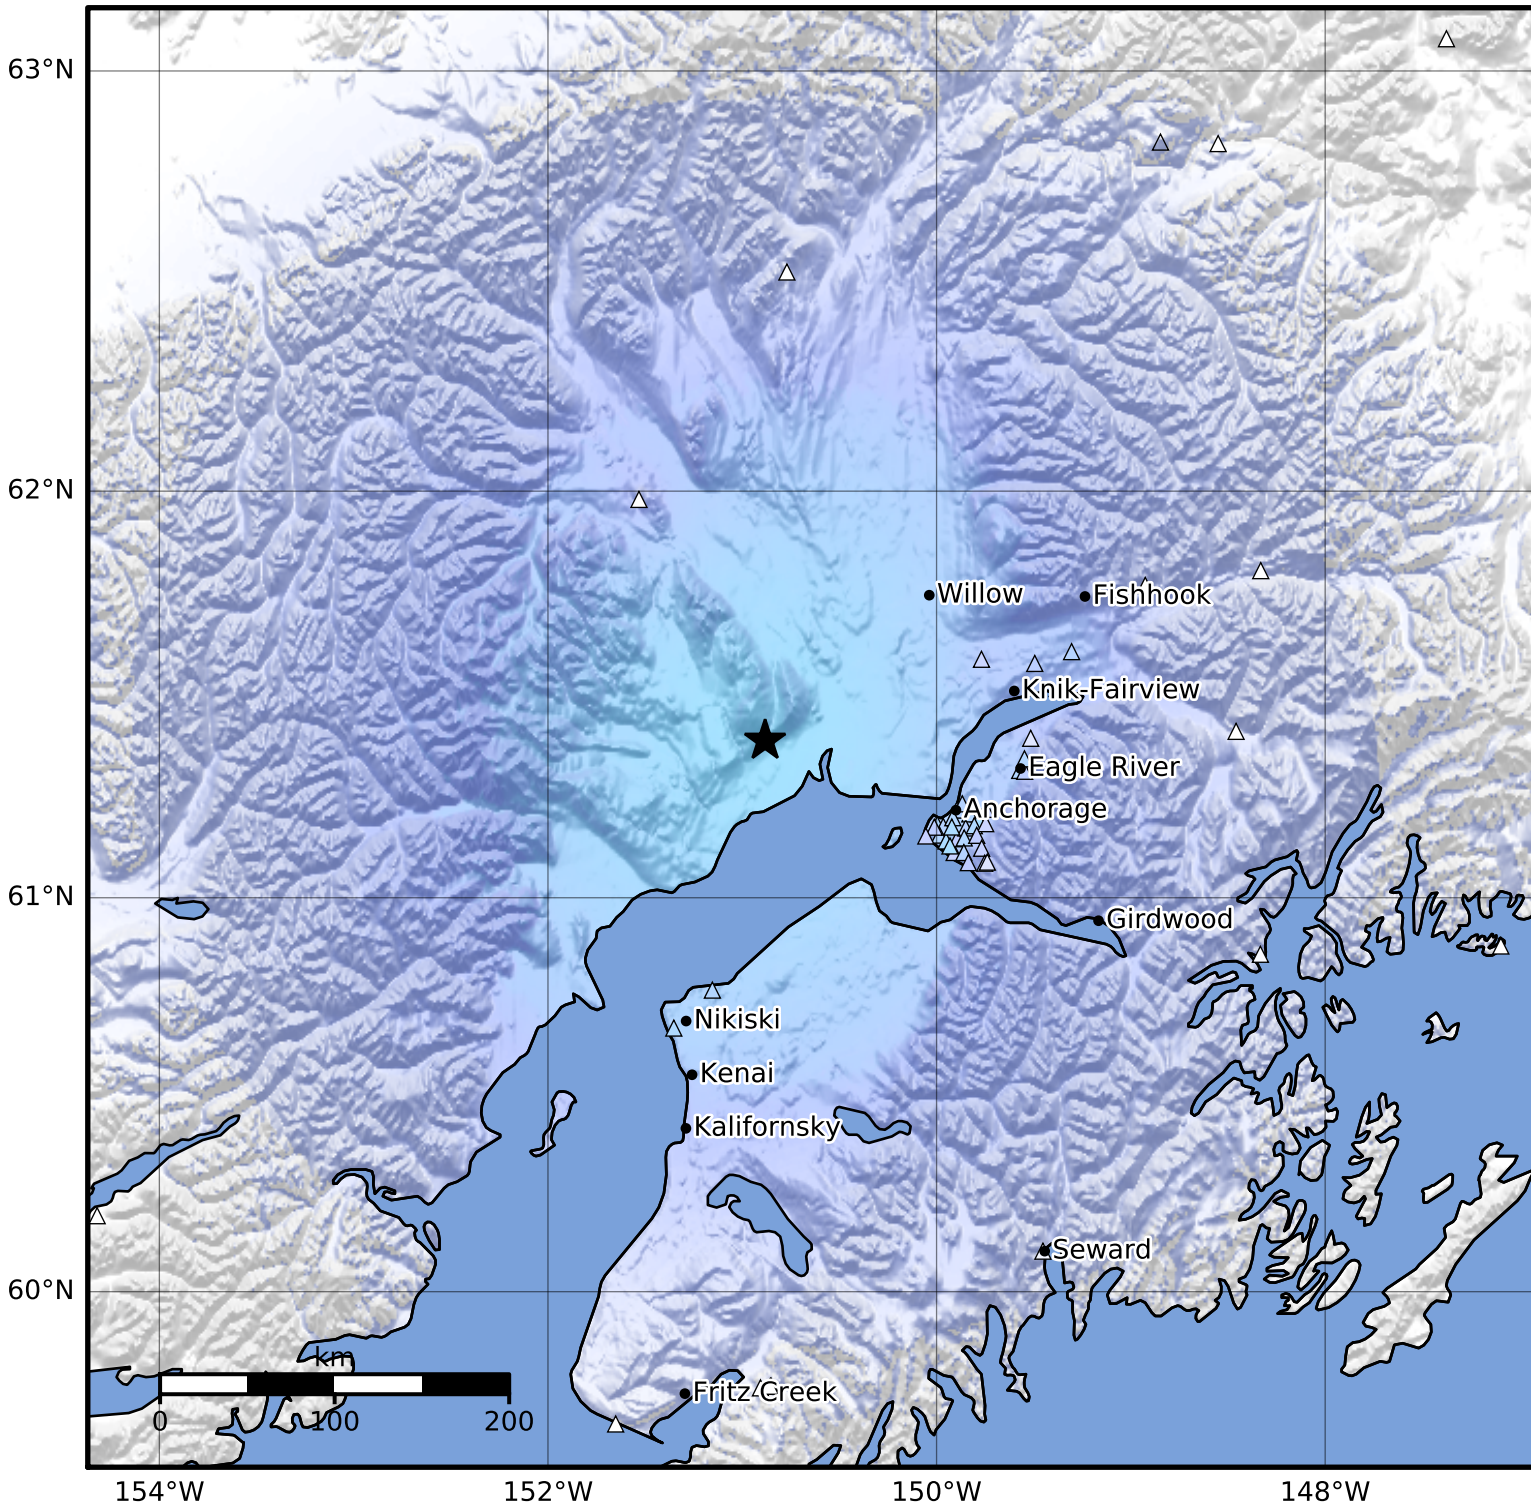

Macroseismic Intensity Map Alaska Earthquake Center  
 ShakeMap: 38 km (24 miles) NNE of Tyonek  
 Jun 13, 2023 20:08:13 UTC M3.9 N61.39 W150.88 Depth: 56.5km ID:ak0237jk3bt8

SHAKING	Not felt	Weak	Light	Moderate	Strong	Very strong	Severe	Violent	Extreme
DAMAGE	None	None	None	Very light	Light	Moderate	Moderate/heavy	Heavy	Very heavy
PGA(%g)	<0.0464	0.297	2.76	6.2	11.5	21.5	40.1	74.7	>139
PGV(cm/s)	<0.0215	0.135	1.41	4.65	9.64	20	41.4	85.8	>178
INTENSITY	I	II-III	IV	V	VI	VII	VIII	IX	X+