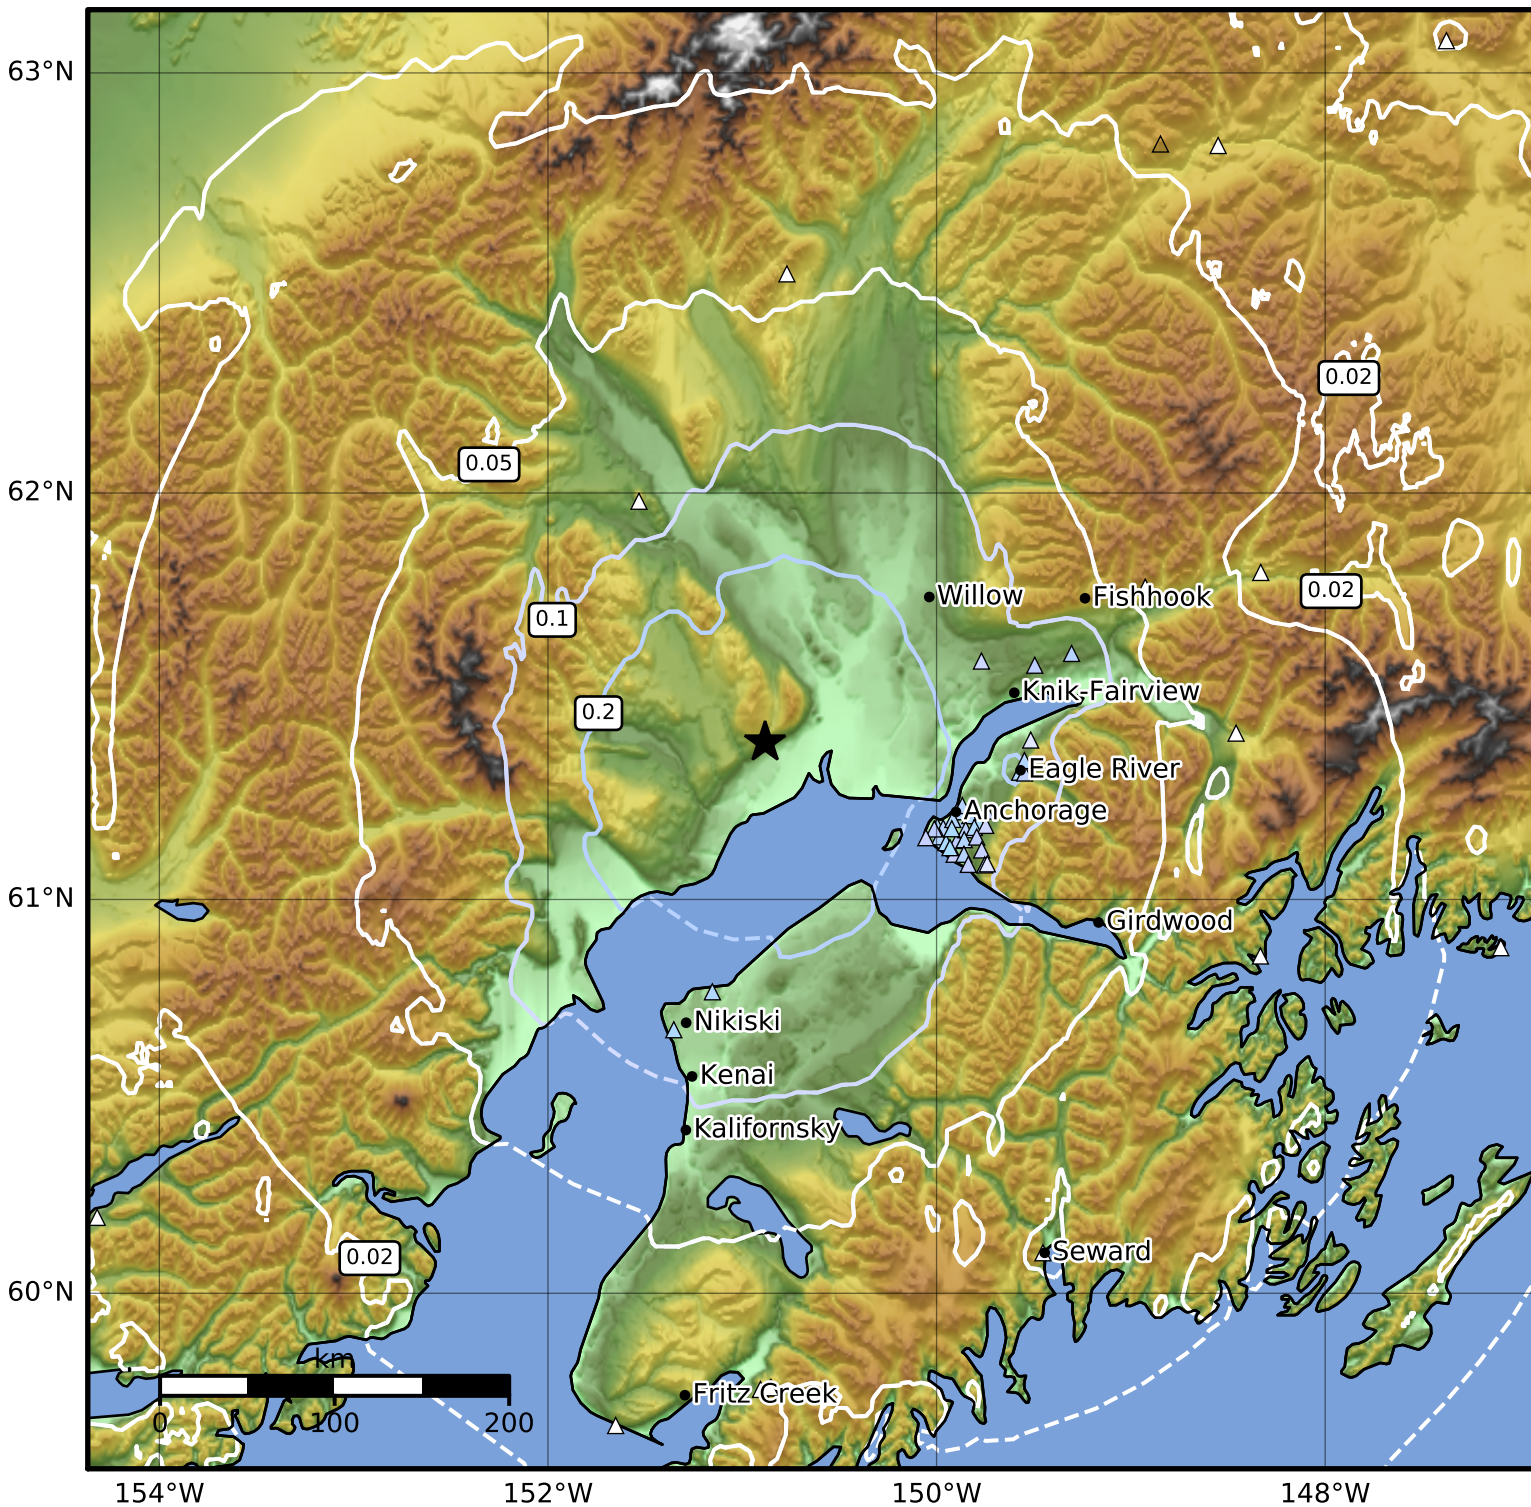

Peak Ground Acceleration Map Alaska Earthquake Center  
 ShakeMap: 38 km (24 miles) NNE of Tyonek  
 Jun 13, 2023 20:08:13 UTC M3.9 N61.39 W150.88 Depth: 56.5km ID:ak0237jk3bt8

PGA (%g)	0.1	0.2	0.5	1	2	5	10	20	50	100	200
----------	-----	-----	-----	---	---	---	----	----	----	-----	-----

Scale based on Worden et al. (2012)

Version 2: Processed 2023-06-13T20:17:16Z

△ Seismic Instrument ○ Reported Intensity

★ Epicenter