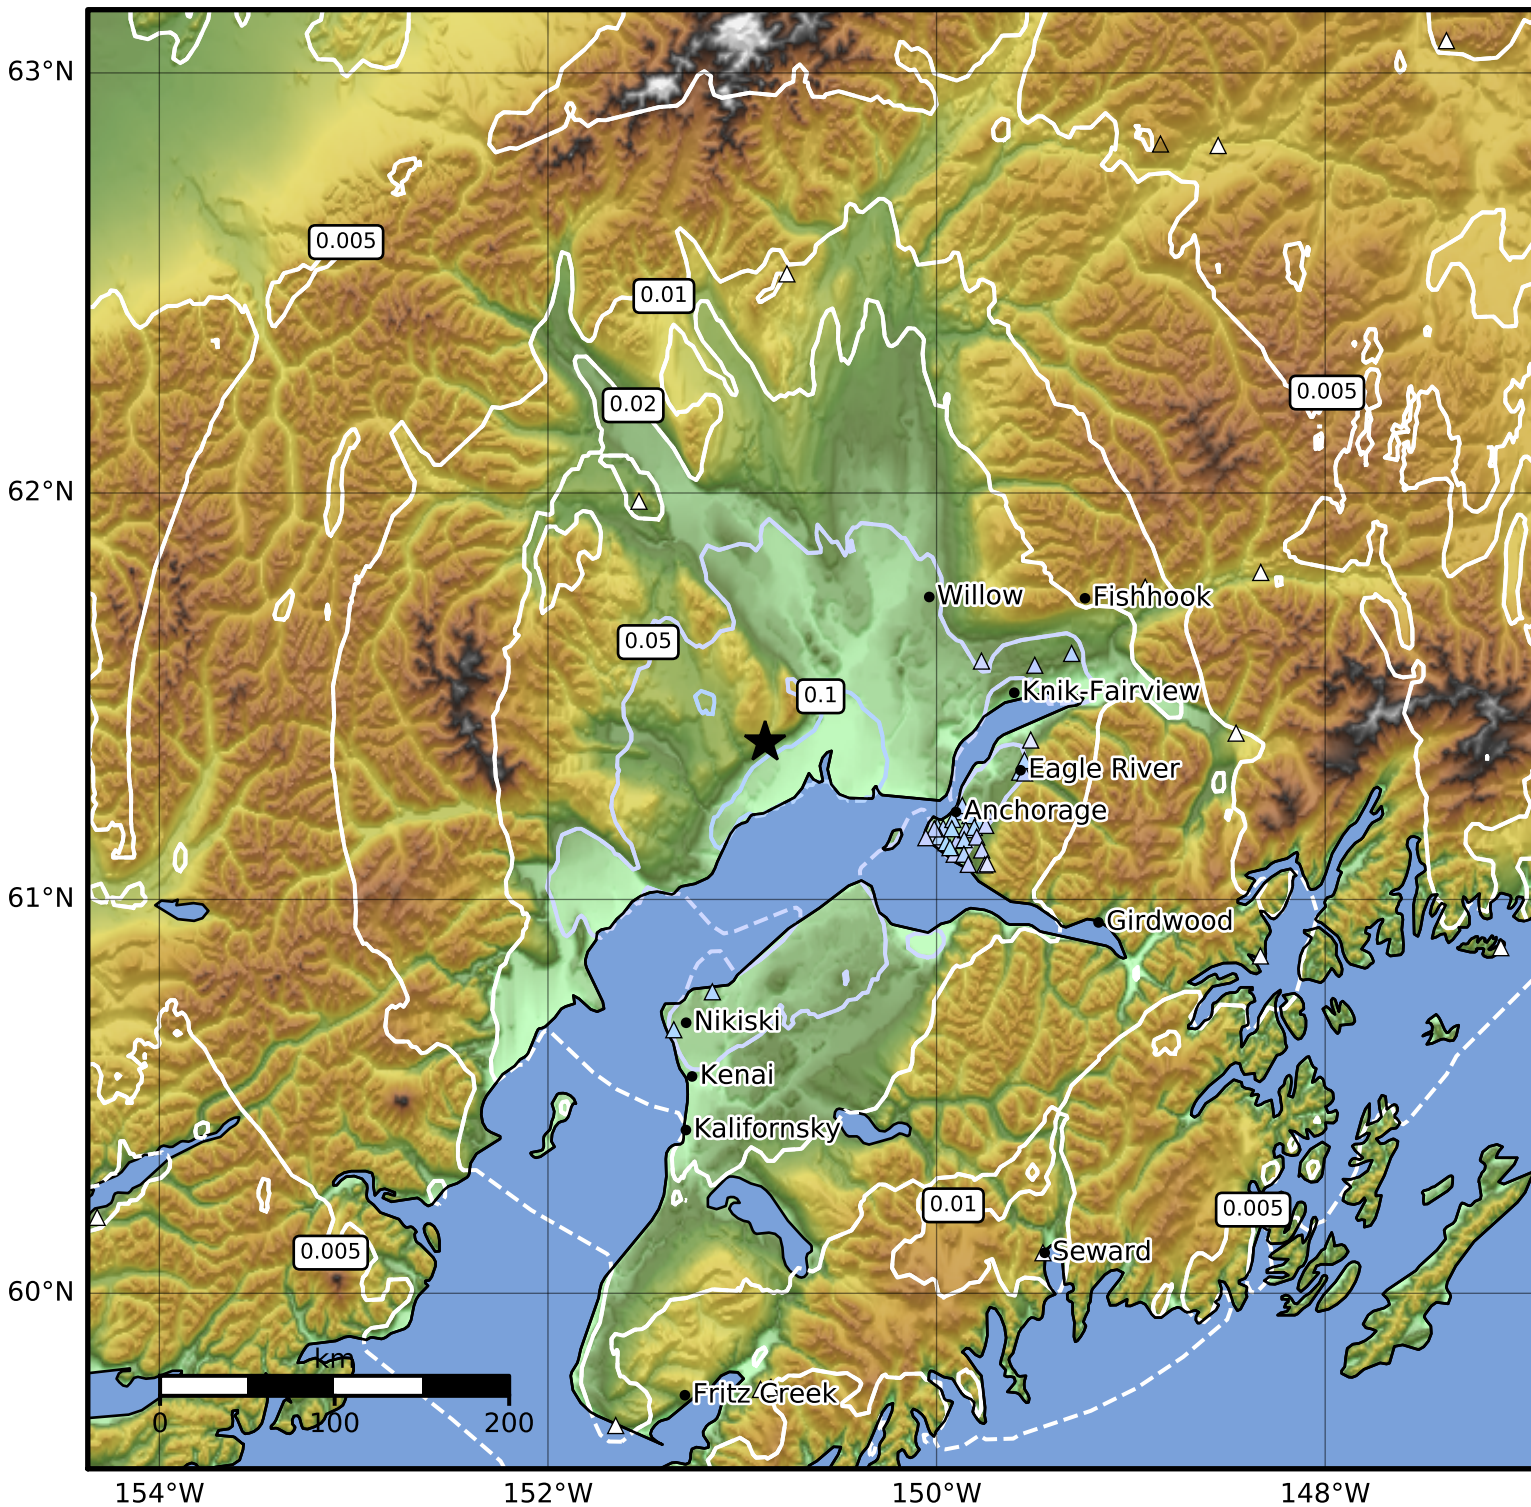

Peak Ground Velocity Map Alaska Earthquake Center
 ShakeMap: 38 km (24 miles) NNE of Tyonek
 Jun 13, 2023 20:08:13 UTC M3.9 N61.39 W150.88 Depth: 56.5km ID:ak0237jk3bt8

PGV (cm/s)	0.1	0.2	0.5	1	2	5	10	20	50	100	200
------------	-----	-----	-----	---	---	---	----	----	----	-----	-----

 Scale based on Worden et al. (2012) Version 2: Processed 2023-06-13T20:17:16Z
 Δ Seismic Instrument ○ Reported Intensity ★ Epicenter