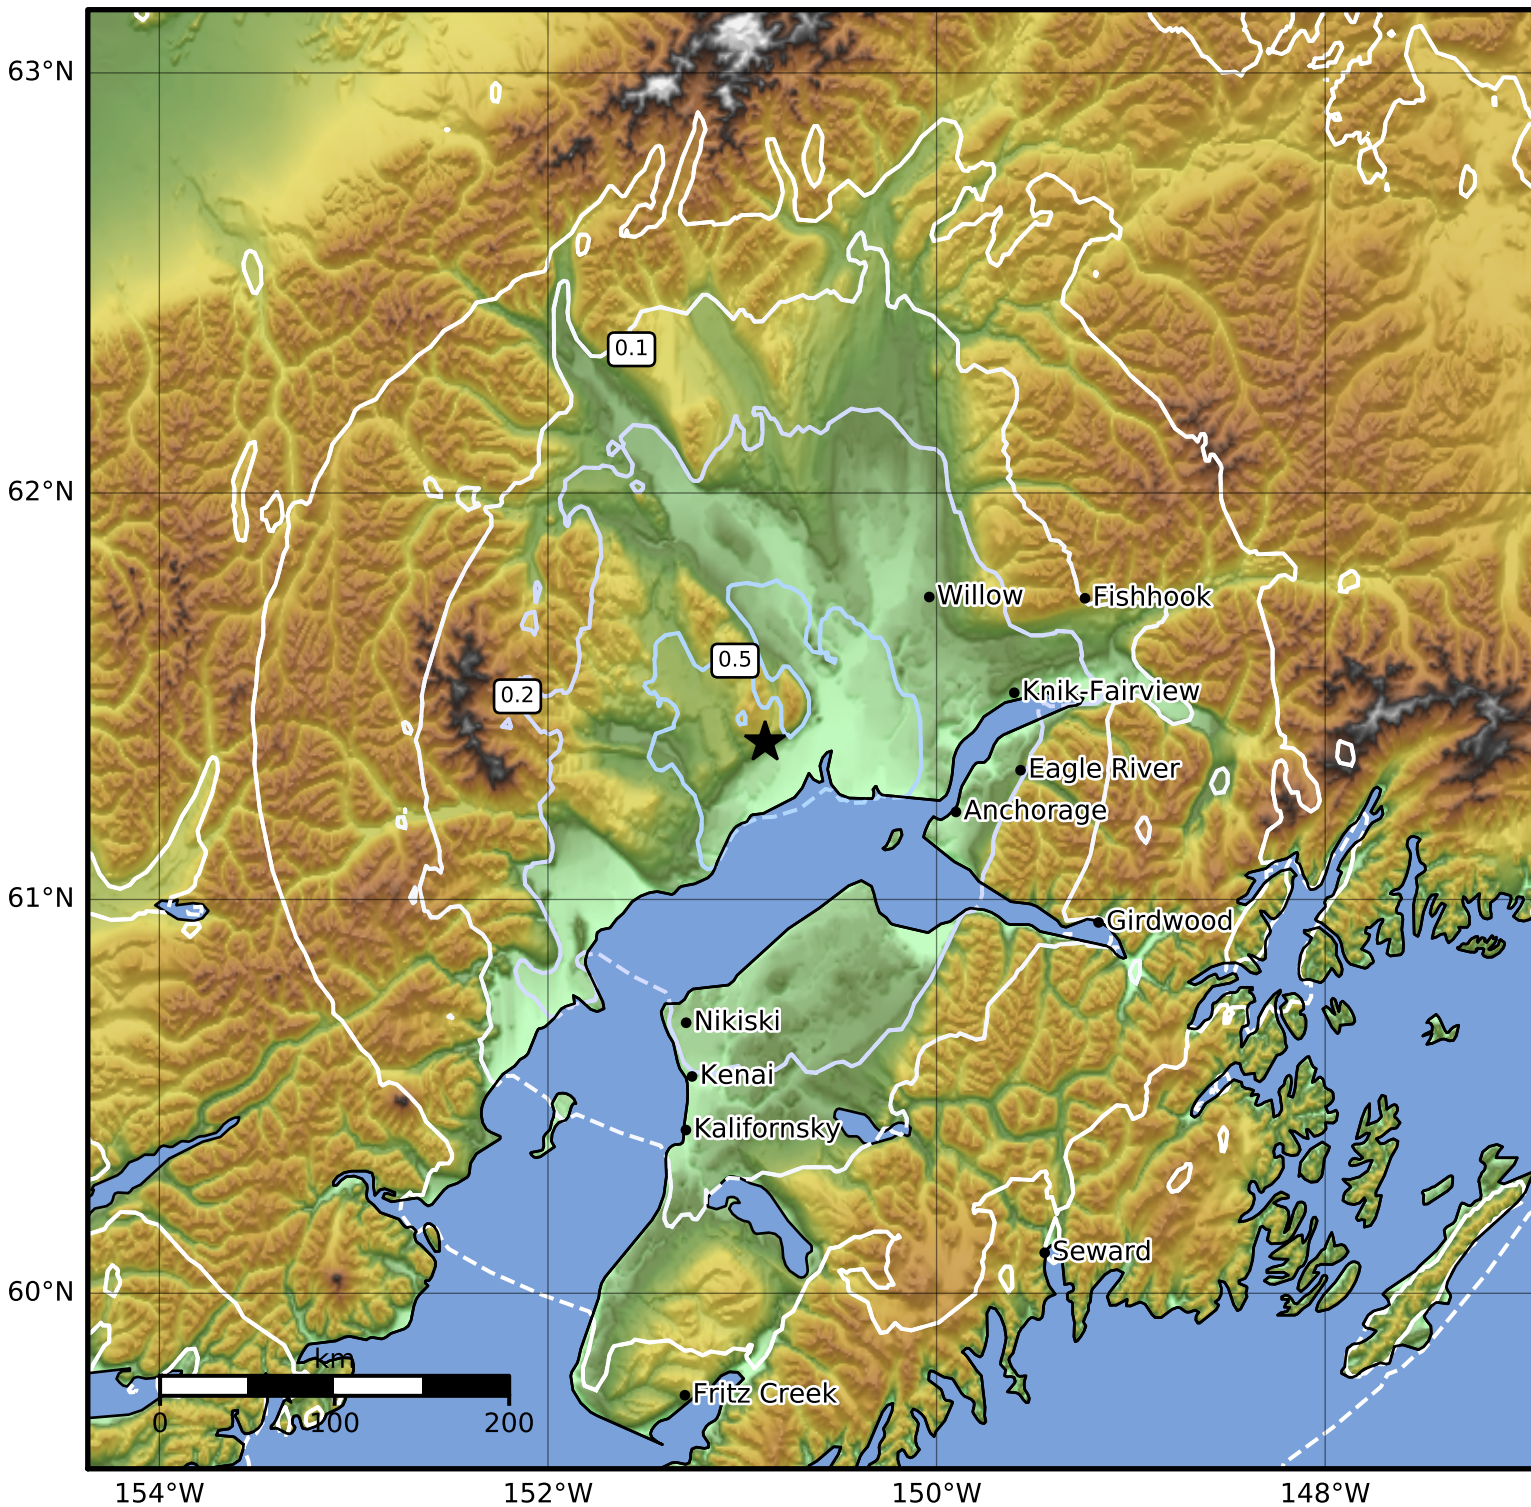

0.3 Second Peak Spectral Acceleration Map Alaska Earthquake Center
 ShakeMap: 38 km (24 miles) NNE of Tyonek
 Jun 13, 2023 20:08:13 UTC M3.9 N61.39 W150.88 Depth: 56.5km ID:ak0237jk3bt8

| SA(0.3) (%g) | 0.1 | 0.2 | 0.5 | 1 | 2 | 5 | 10 | 20 | 50 | 100 | 200 |
|--------------|-----|-----|-----|---|---|---|----|----|----|-----|-----|
|--------------|-----|-----|-----|---|---|---|----|----|----|-----|-----|

Scale based on Worden et al. (2012)

△ Seismic Instrument ○ Reported Intensity

★ Epicenter

Version 2: Processed 2023-06-13T20:17:16Z