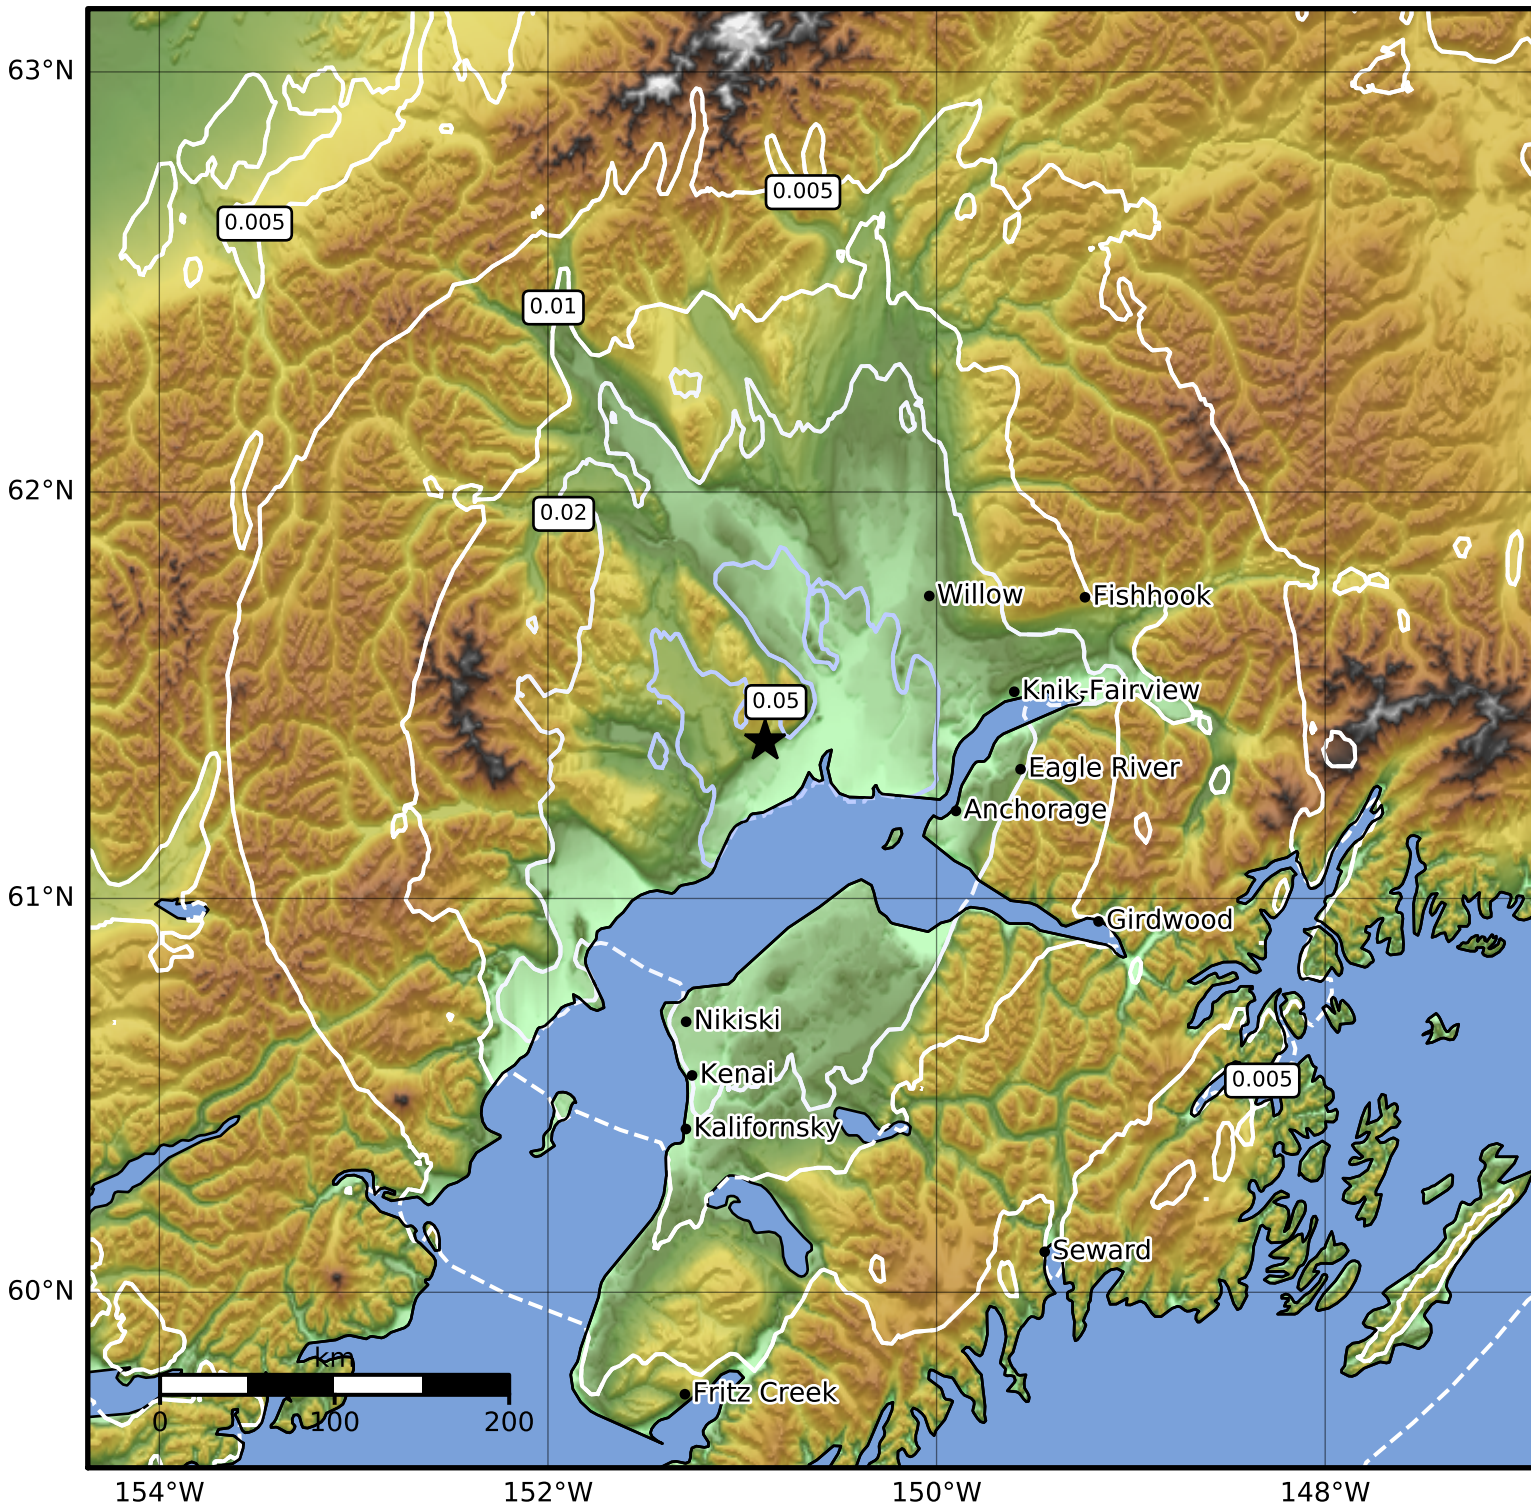

1.0 Second Peak Spectral Acceleration Map Alaska Earthquake Center
 ShakeMap: 38 km (24 miles) NNE of Tyonek
 Jun 13, 2023 20:08:13 UTC M3.9 N61.39 W150.88 Depth: 56.5km ID:ak0237jk3bt8

SA(1.0) (%g)	0.1	0.2	0.5	1	2	5	10	20	50	100	200
--------------	-----	-----	-----	---	---	---	----	----	----	-----	-----

Scale based on Worden et al. (2012)

Version 2: Processed 2023-06-13T20:17:16Z

△ Seismic Instrument ○ Reported Intensity

★ Epicenter