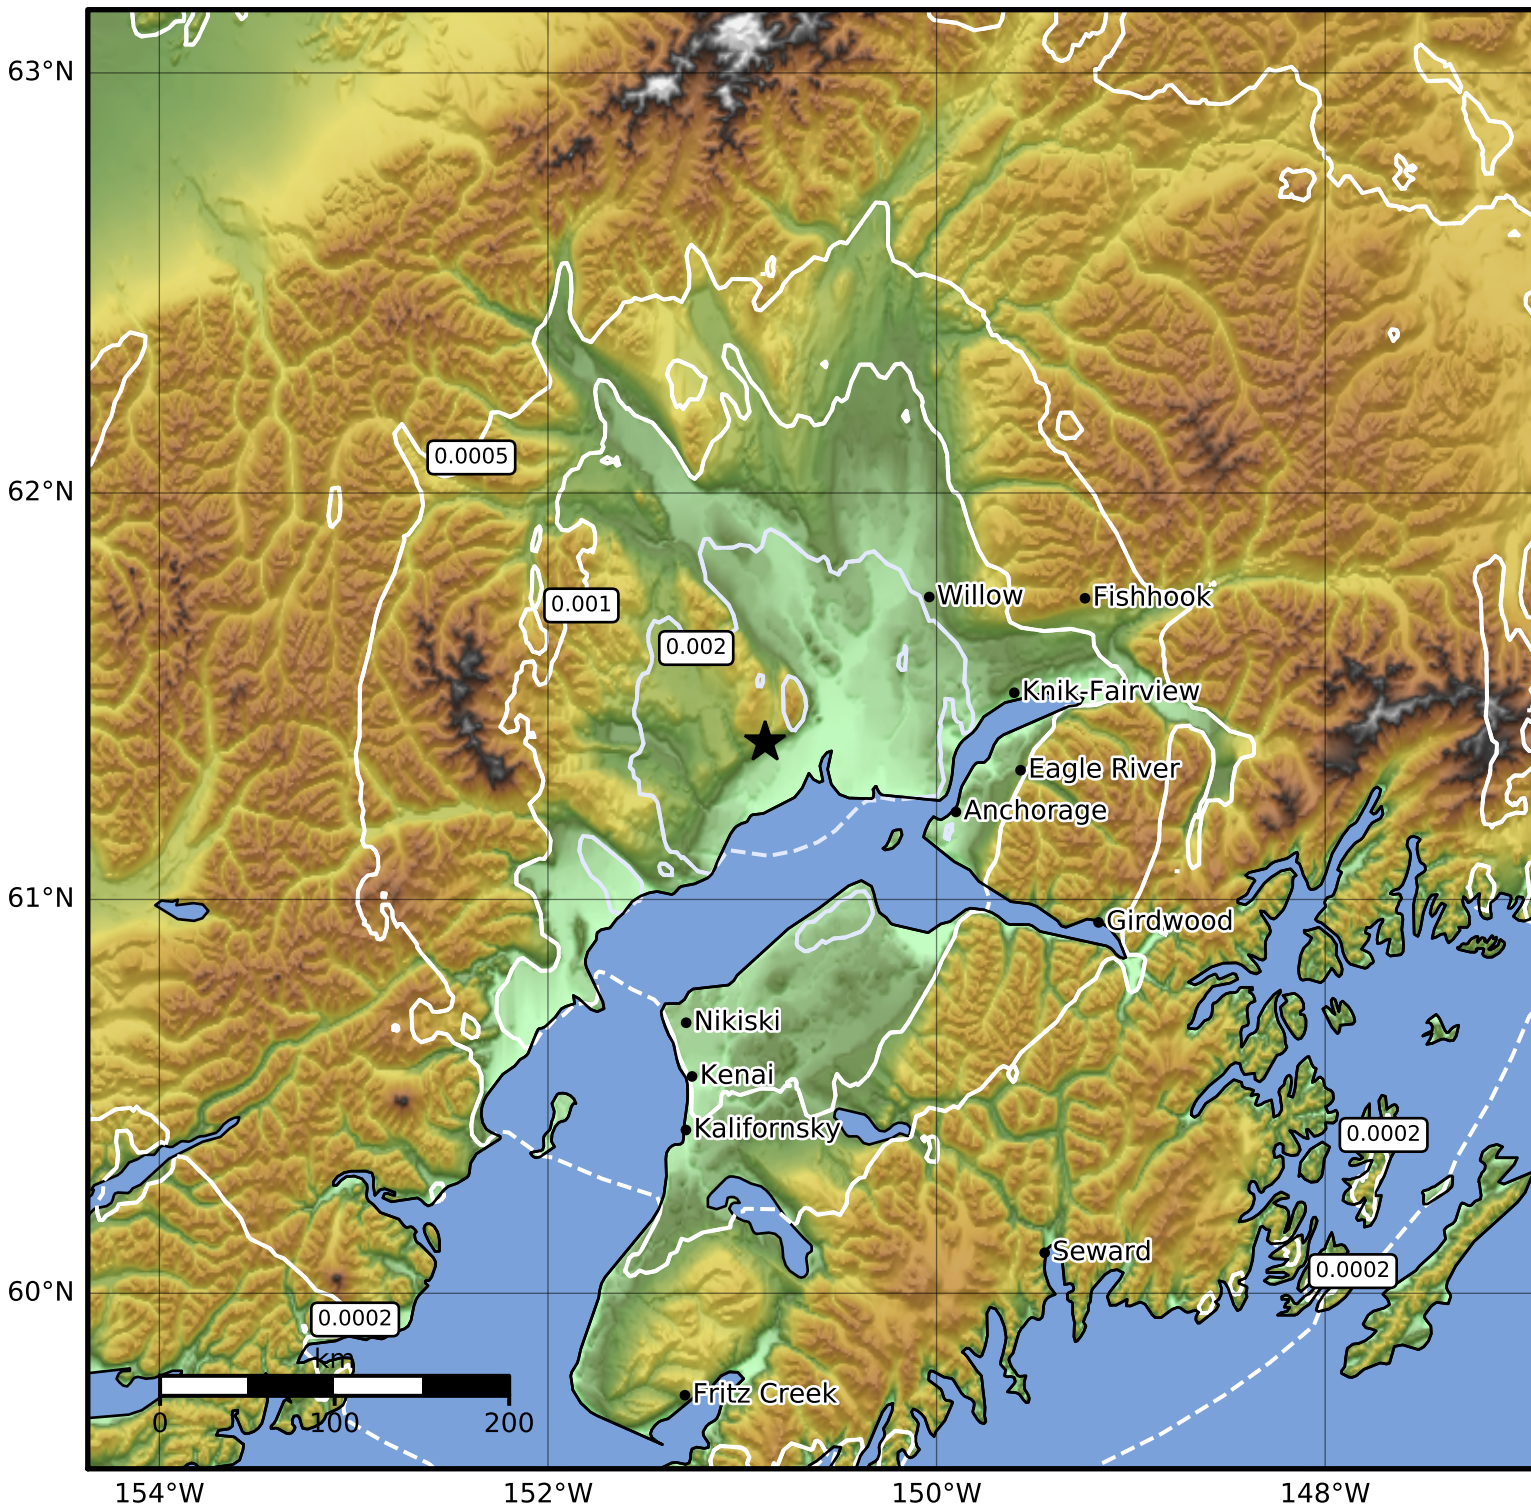

3.0 Second Peak Spectral Acceleration Map Alaska Earthquake Center
 ShakeMap: 38 km (24 miles) NNE of Tyonek
 Jun 13, 2023 20:08:13 UTC M3.9 N61.39 W150.88 Depth: 56.5km ID:ak0237jk3bt8

Scale based on Worden et al. (2012)

Version 2: Processed 2023-06-13T20:17:16Z

△ Seismic Instrument ○ Reported Intensity

★ Epicenter