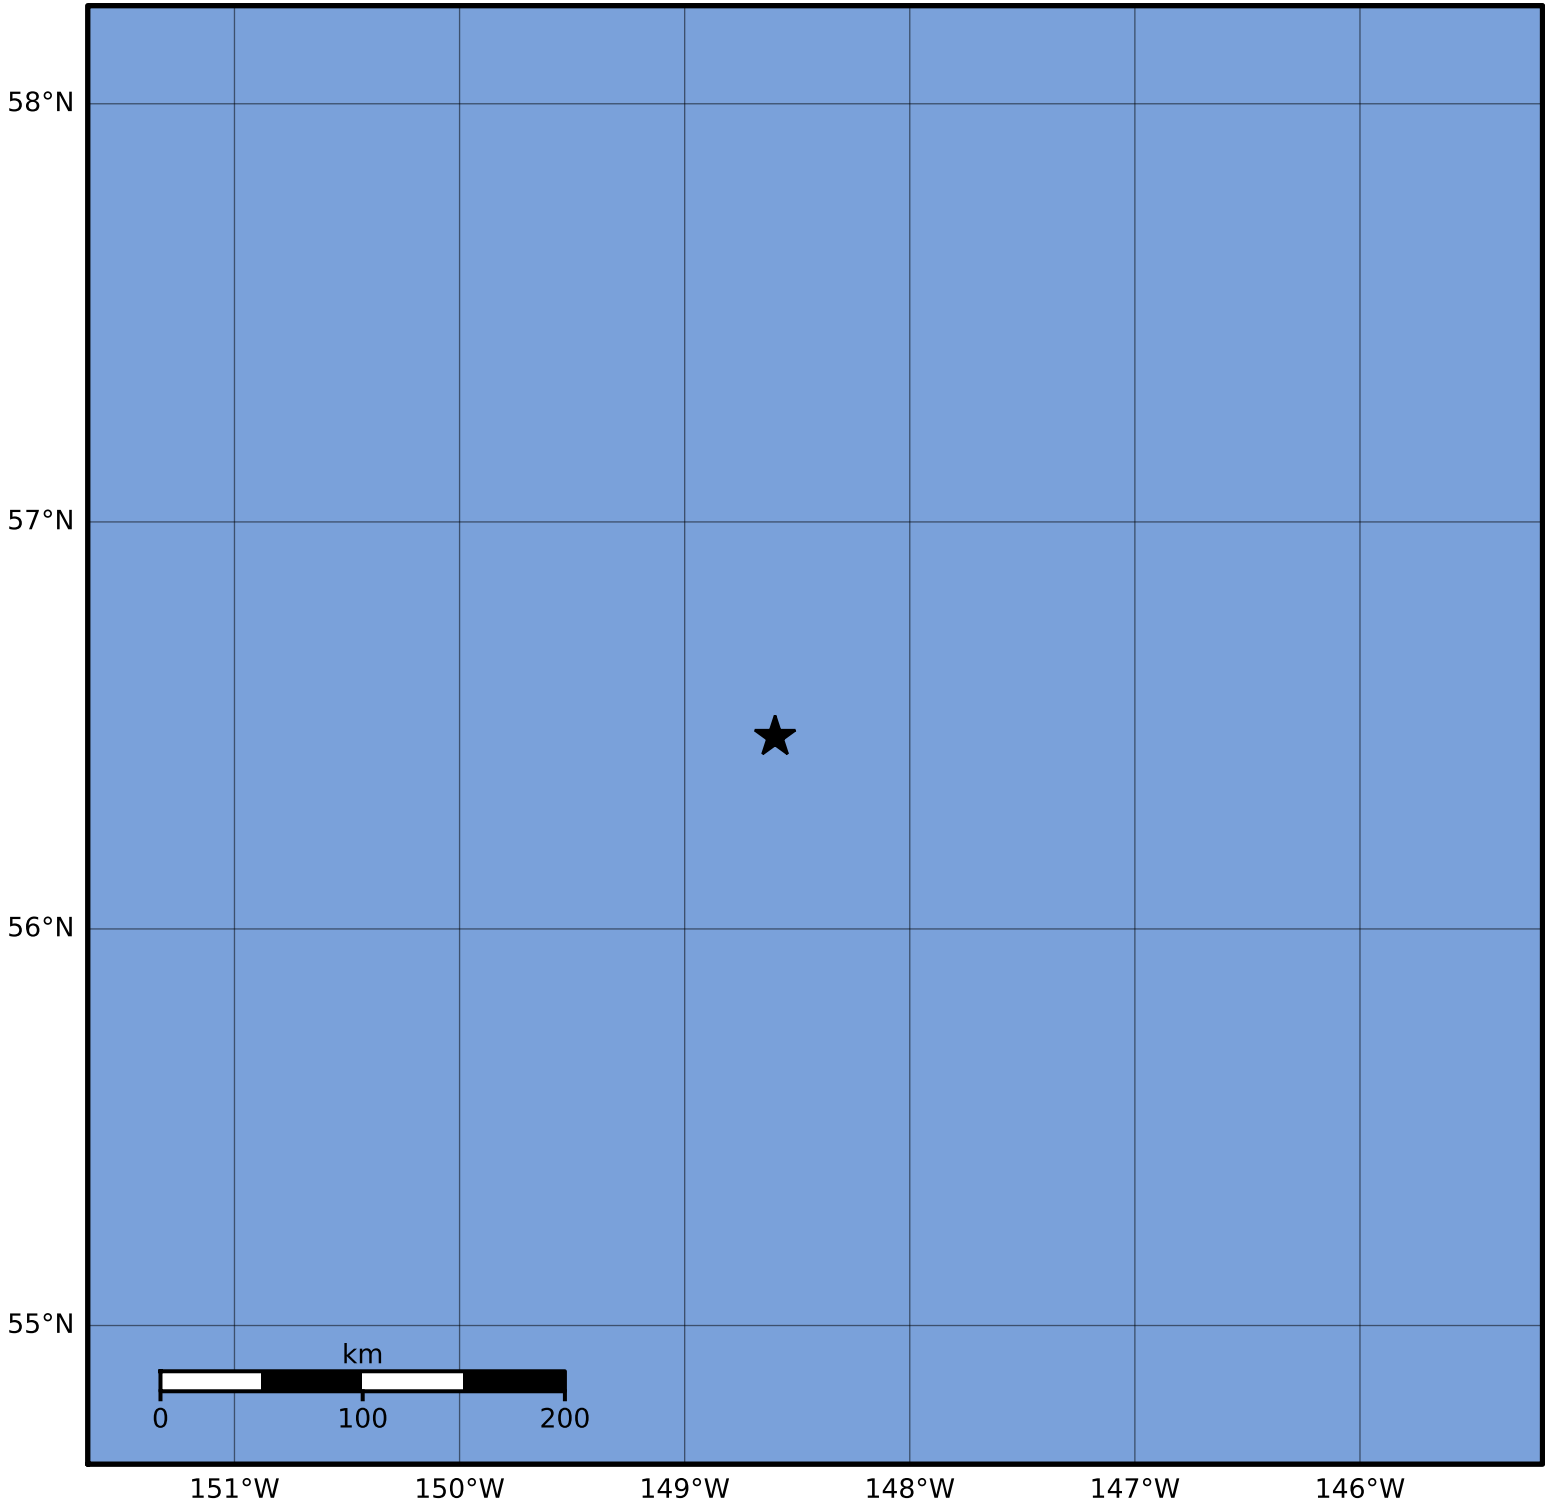

Macroseismic Intensity Map Alaska Earthquake Center
 ShakeMap: 272 km (169 miles) ESE of Kodiak
 Jun 14, 2023 00:38:03 UTC M3.8 N56.48 W148.60 Depth: 6.2km ID:ak0237kvwes1

SHAKING	Not felt	Weak	Light	Moderate	Strong	Very strong	Severe	Violent	Extreme
DAMAGE	None	None	None	Very light	Light	Moderate	Moderate/heavy	Heavy	Very heavy
PGA(%g)	<0.0464	0.297	2.76	6.2	11.5	21.5	40.1	74.7	>139
PGV(cm/s)	<0.0215	0.135	1.41	4.65	9.64	20	41.4	85.8	>178
INTENSITY	I	II-III	IV	V	VI	VII	VIII	IX	X+

Scale based on Worden et al. (2012)

Version 1: Processed 2023-06-14T00:47:41Z

△ Seismic Instrument ○ Reported Intensity

★ Epicenter