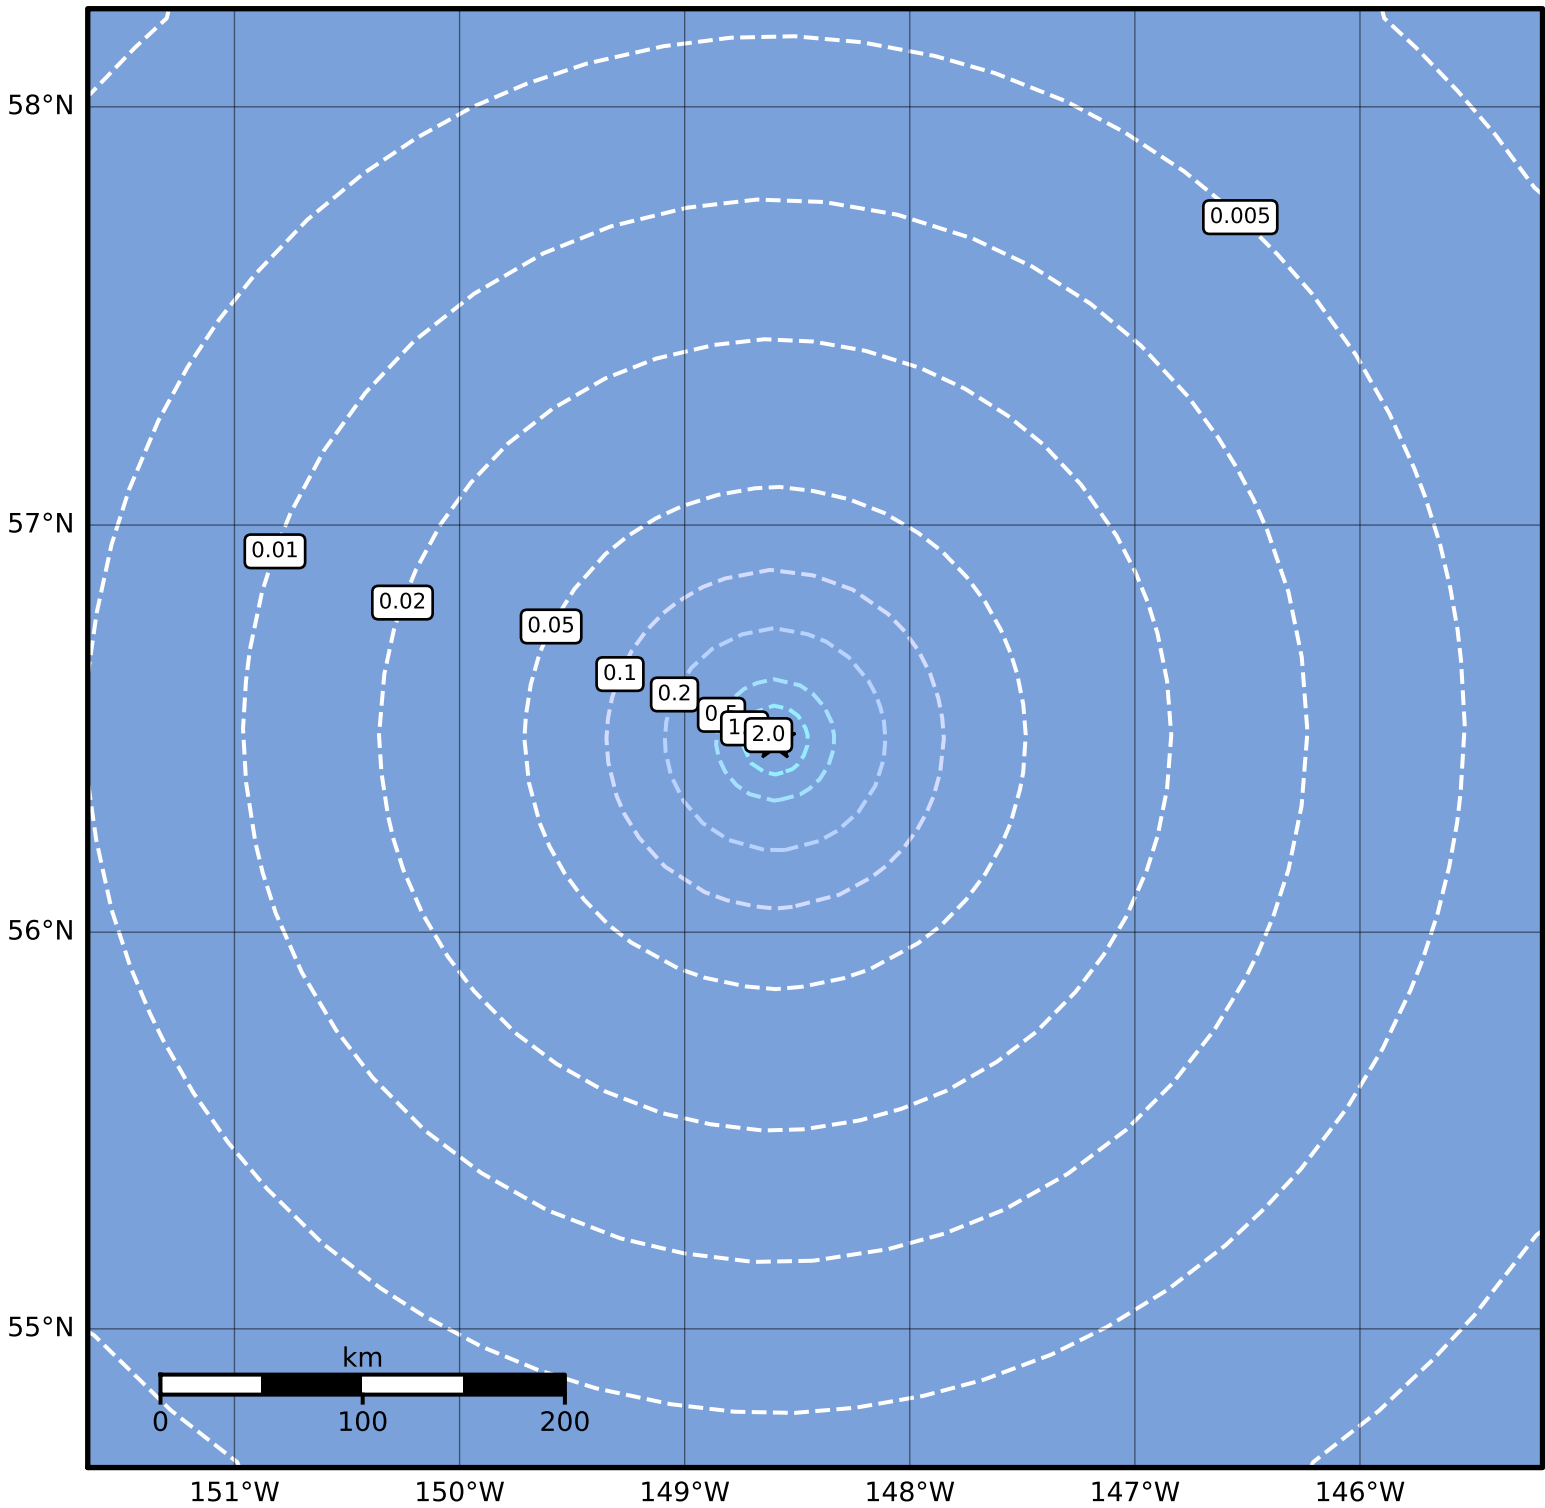

Peak Ground Acceleration Map Alaska Earthquake Center
 ShakeMap: 272 km (169 miles) ESE of Kodiak
 Jun 14, 2023 00:38:03 UTC M3.8 N56.48 W148.60 Depth: 6.2km ID:ak0237kvwes1

PGA (%g)	0.1	0.2	0.5	1	2	5	10	20	50	100	200
-----------------	------------	------------	------------	----------	----------	----------	-----------	-----------	-----------	------------	------------

Scale based on Worden et al. (2012)

Version 1: Processed 2023-06-14T00:47:41Z

△ Seismic Instrument ○ Reported Intensity

★ Epicenter