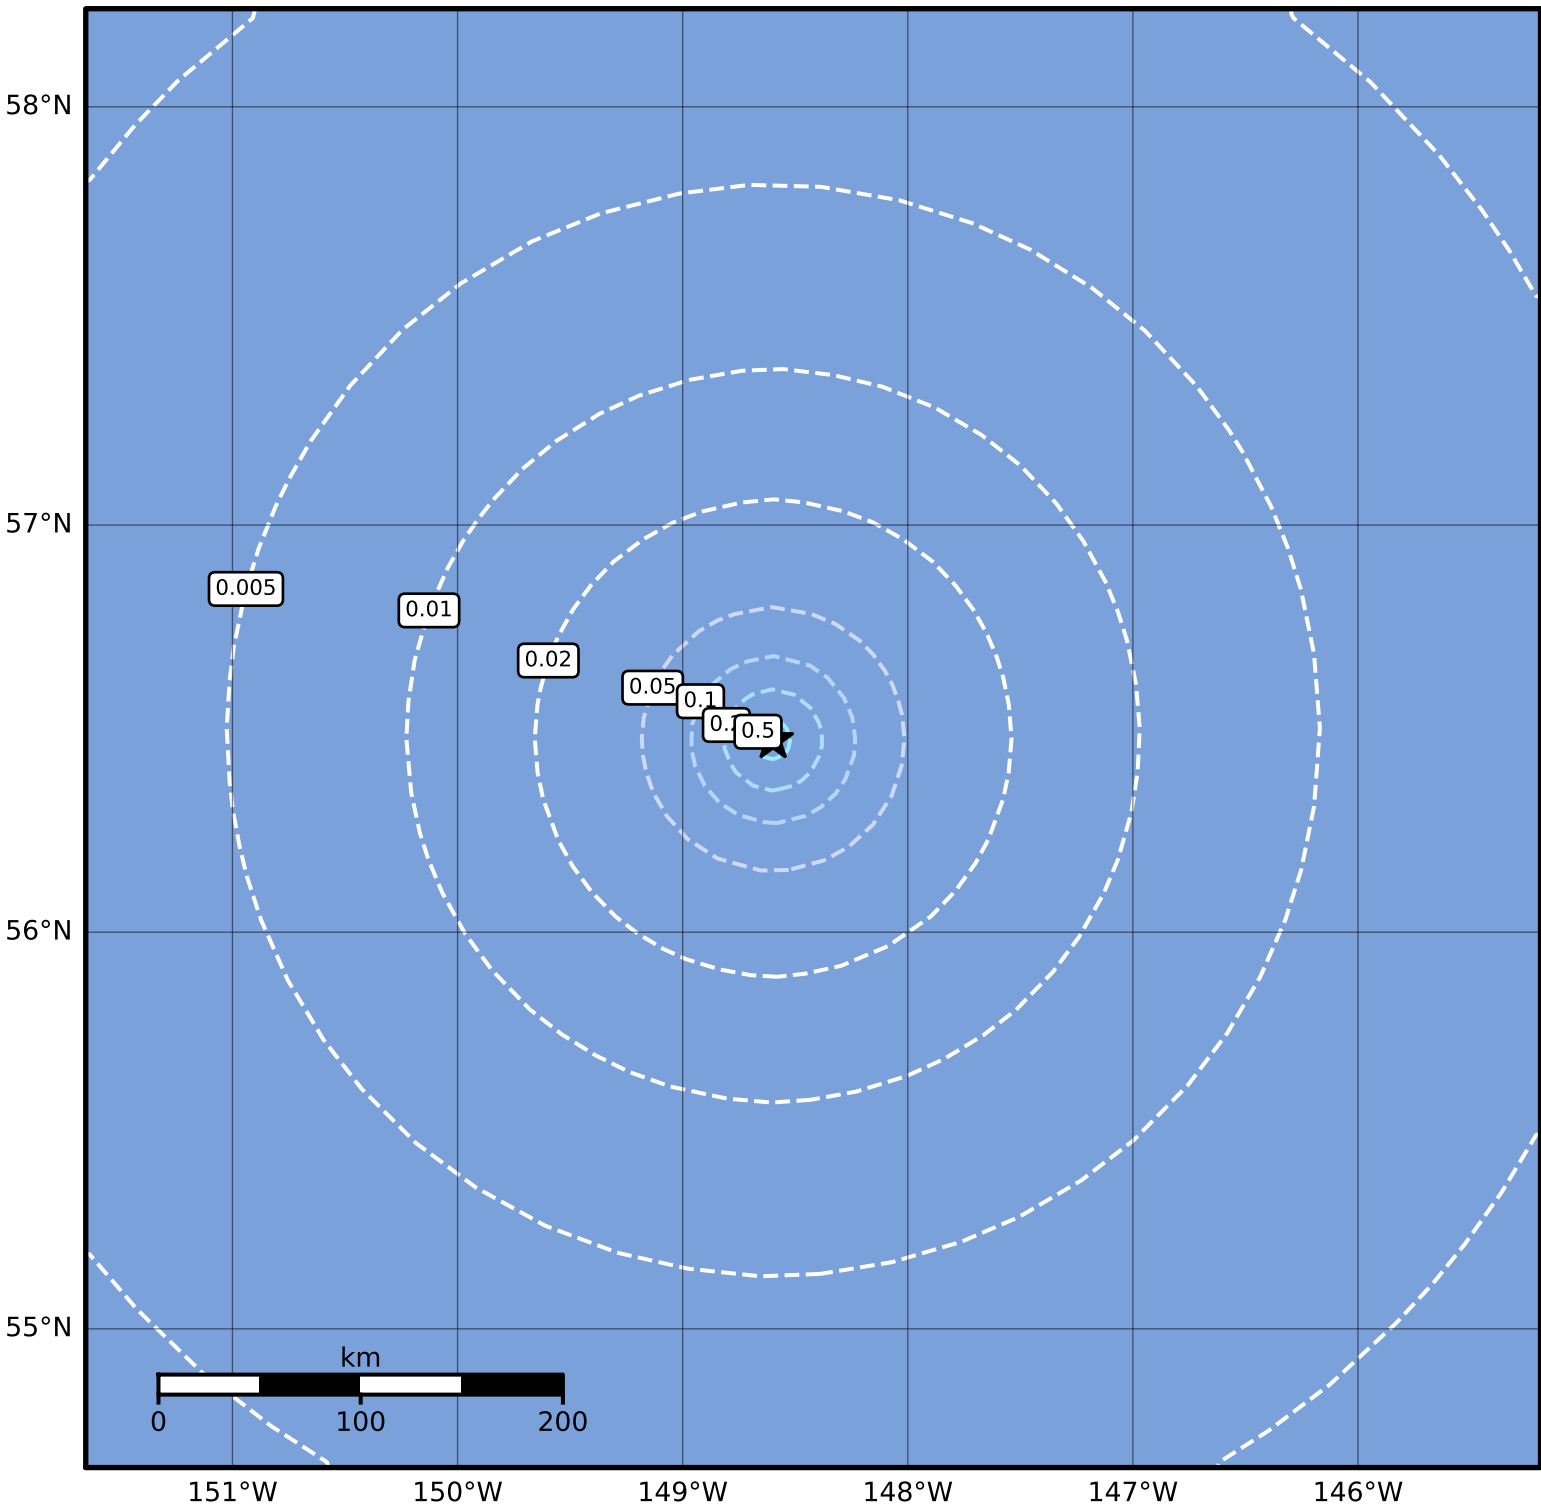

Peak Ground Velocity Map Alaska Earthquake Center  
ShakeMap: 272 km (169 miles) ESE of Kodiak  
Jun 14, 2023 00:38:03 UTC M3.8 N56.48 W148.60 Depth: 6.2km ID:ak0237kvwes1

PGV (cm/s)	0.1	0.2	0.5	1	2	5	10	20	50	100	200
------------	-----	-----	-----	---	---	---	----	----	----	-----	-----

Scale based on Worden et al. (2012)

Version 1: Processed 2023-06-14T00:47:41Z

△ Seismic Instrument ○ Reported Intensity

★ Epicenter