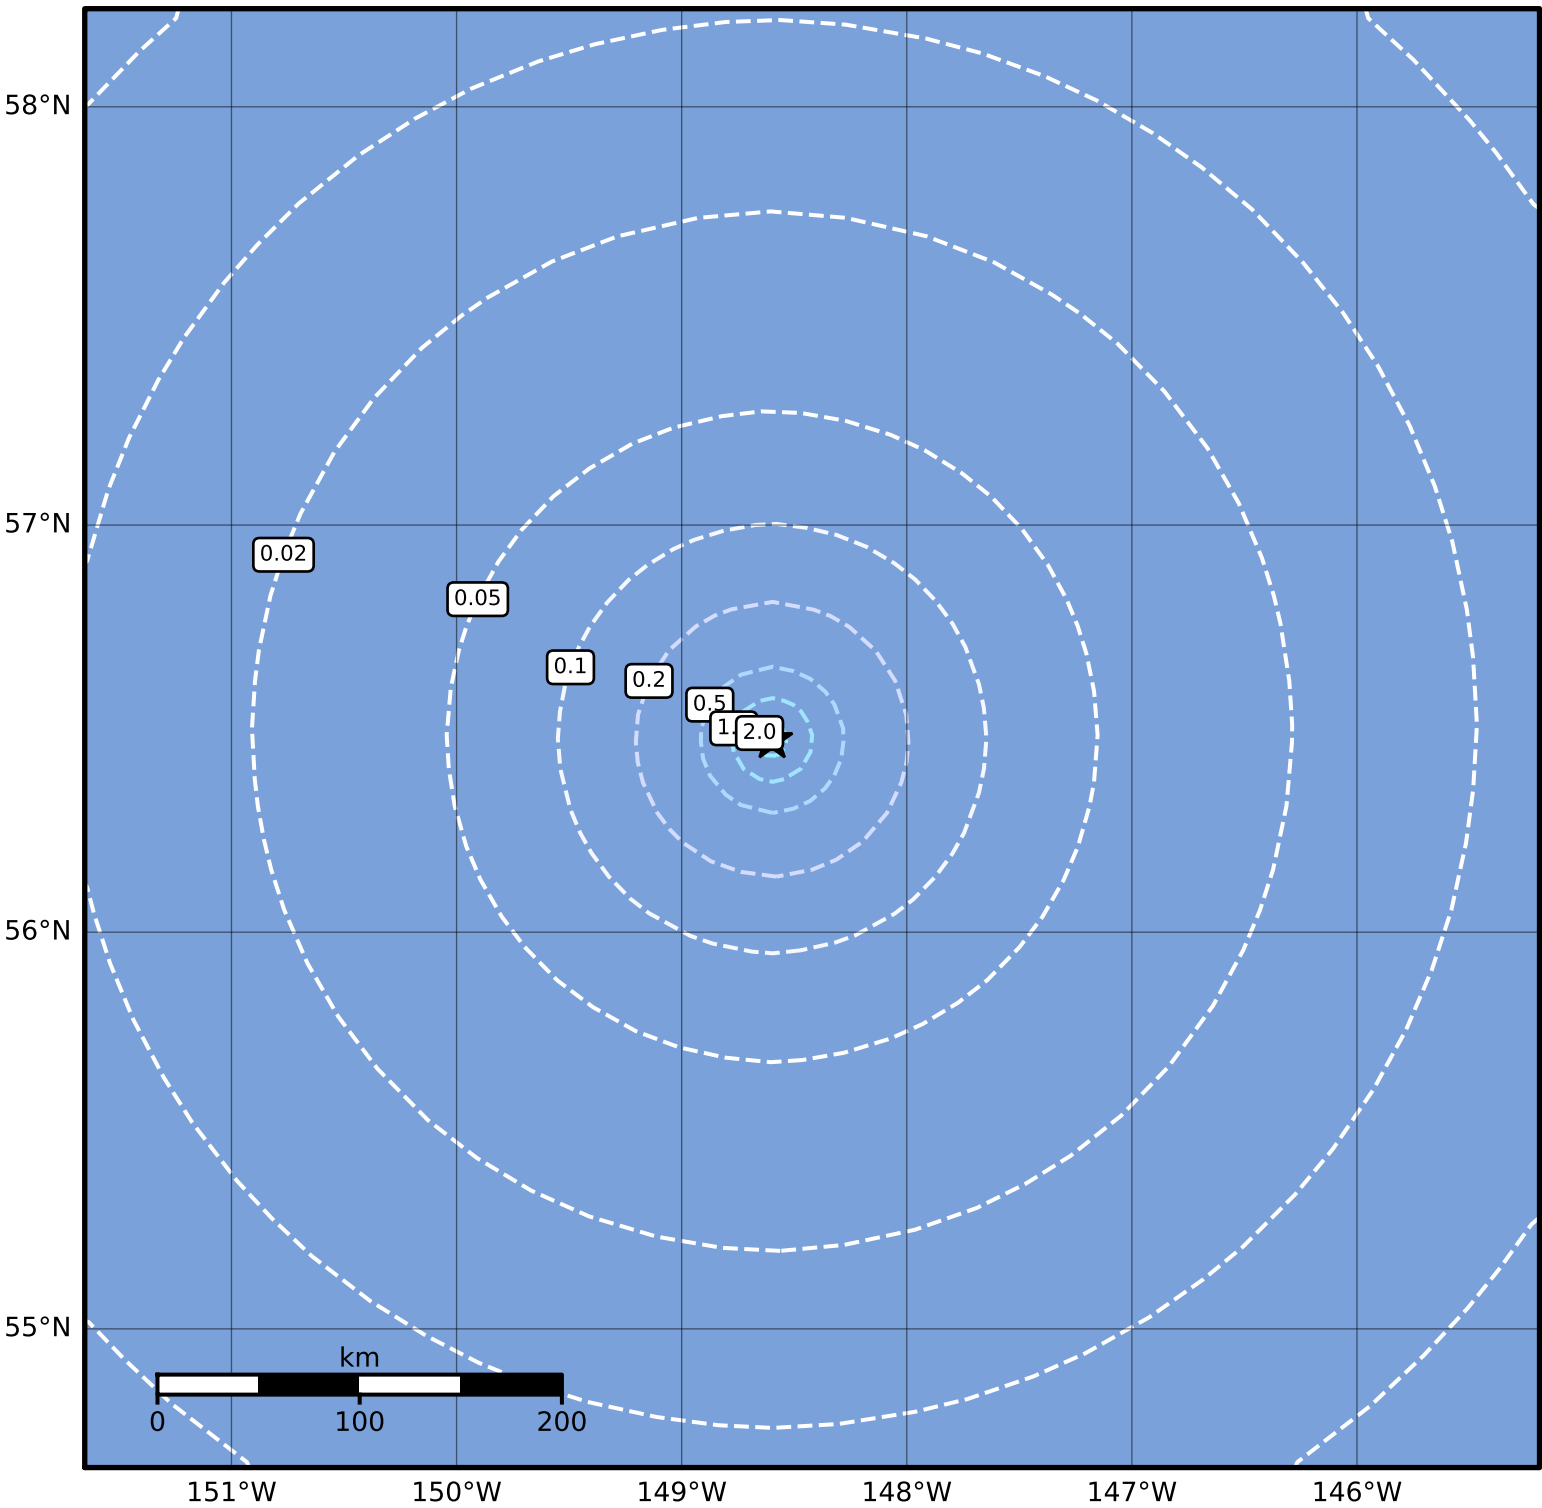

0.3 Second Peak Spectral Acceleration Map Alaska Earthquake Center
 ShakeMap: 272 km (169 miles) ESE of Kodiak
 Jun 14, 2023 00:38:03 UTC M3.8 N56.48 W148.60 Depth: 6.2km ID:ak0237kvwes1

SA(0.3) (%g)	0.1	0.2	0.5	1	2	5	10	20	50	100	200
--------------	-----	-----	-----	---	---	---	----	----	----	-----	-----

Scale based on Worden et al. (2012)

Version 1: Processed 2023-06-14T00:47:41Z

△ Seismic Instrument ○ Reported Intensity

★ Epicenter