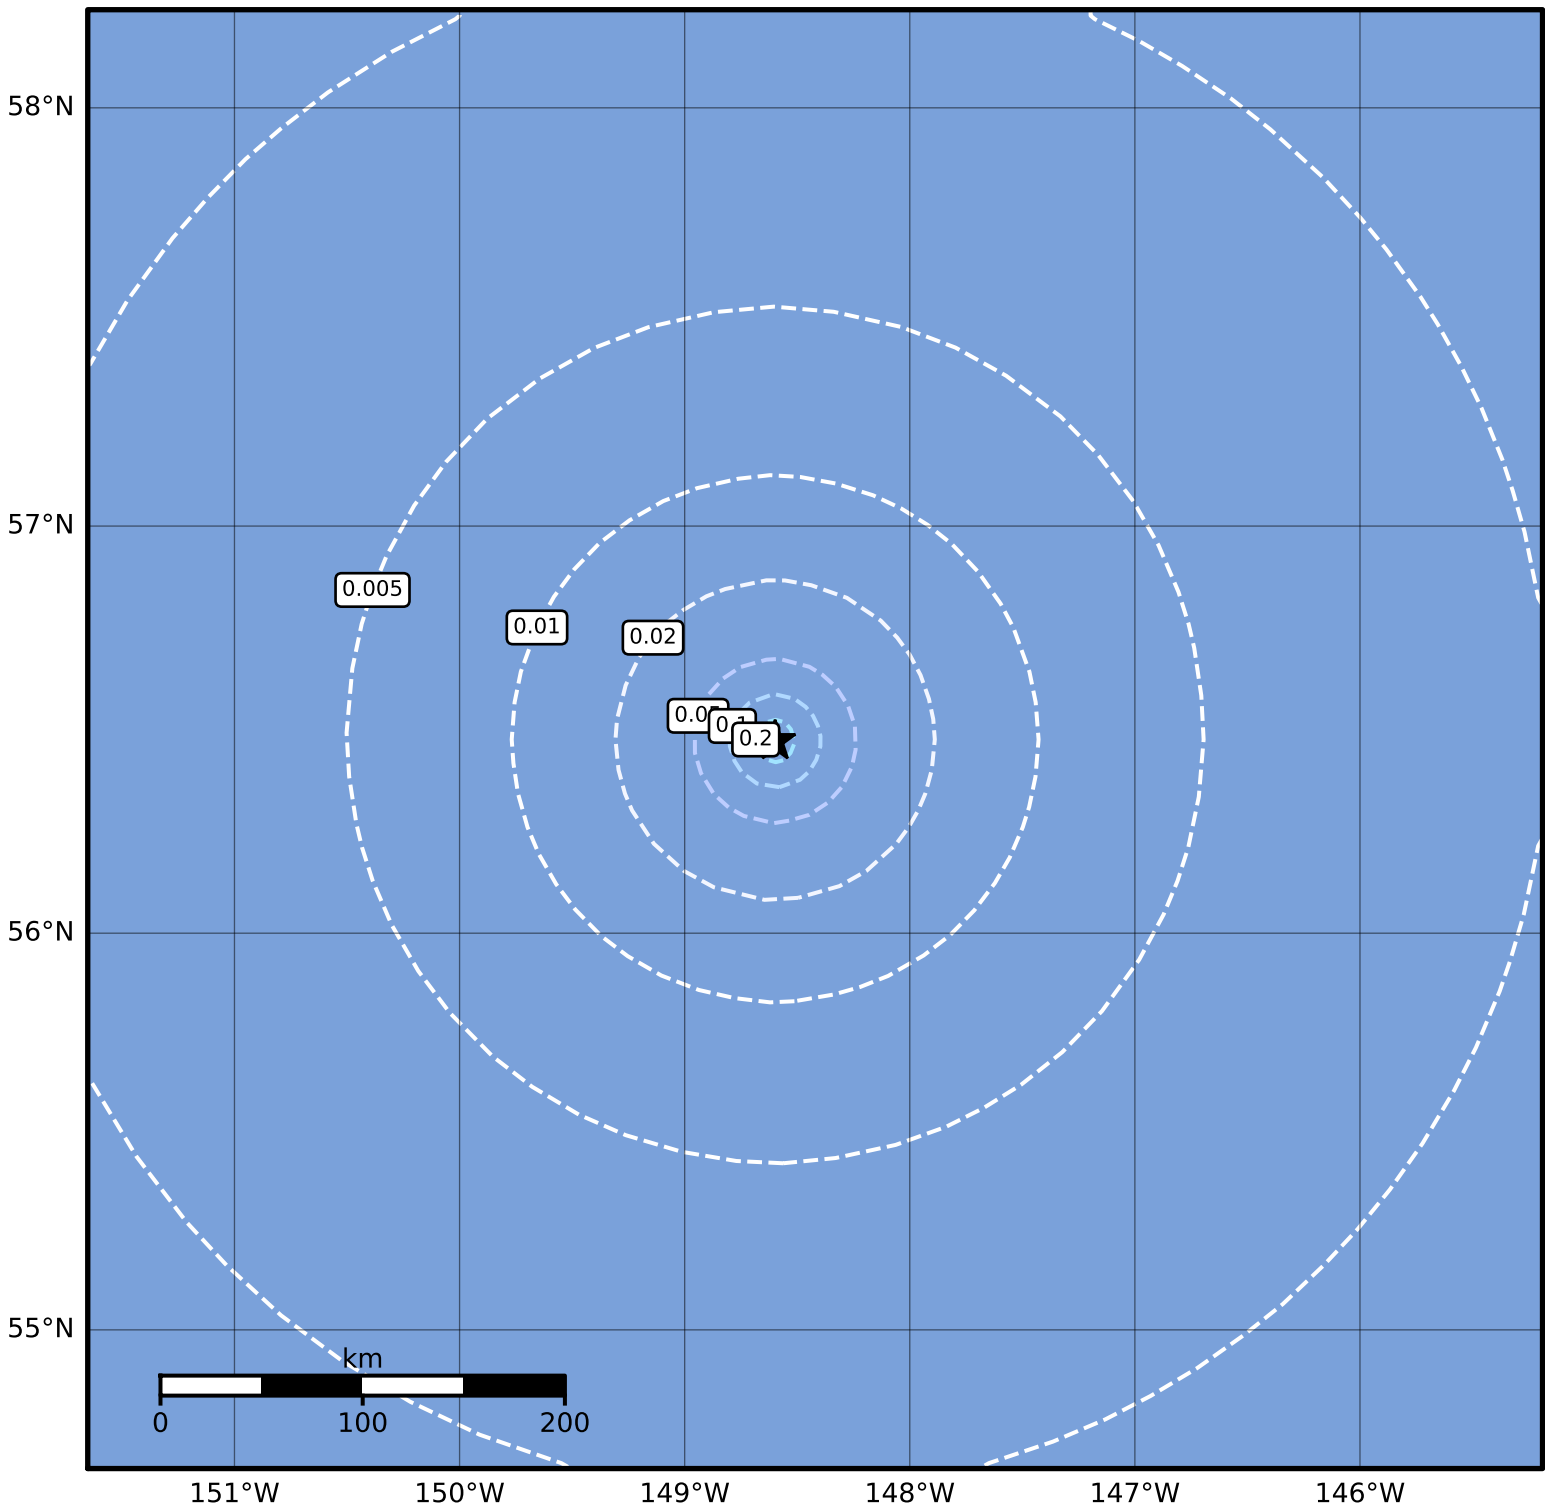

1.0 Second Peak Spectral Acceleration Map Alaska Earthquake Center
 ShakeMap: 272 km (169 miles) ESE of Kodiak
 Jun 14, 2023 00:38:03 UTC M3.8 N56.48 W148.60 Depth: 6.2km ID:ak0237kvwes1

| SA(1.0) (%g) | 0.1 | 0.2 | 0.5 | 1 | 2 | 5 | 10 | 20 | 50 | 100 | 200 |
|--------------|-----|-----|-----|---|---|---|----|----|----|-----|-----|
|--------------|-----|-----|-----|---|---|---|----|----|----|-----|-----|

Scale based on Worden et al. (2012)

Version 1: Processed 2023-06-14T00:47:41Z

△ Seismic Instrument ○ Reported Intensity

★ Epicenter