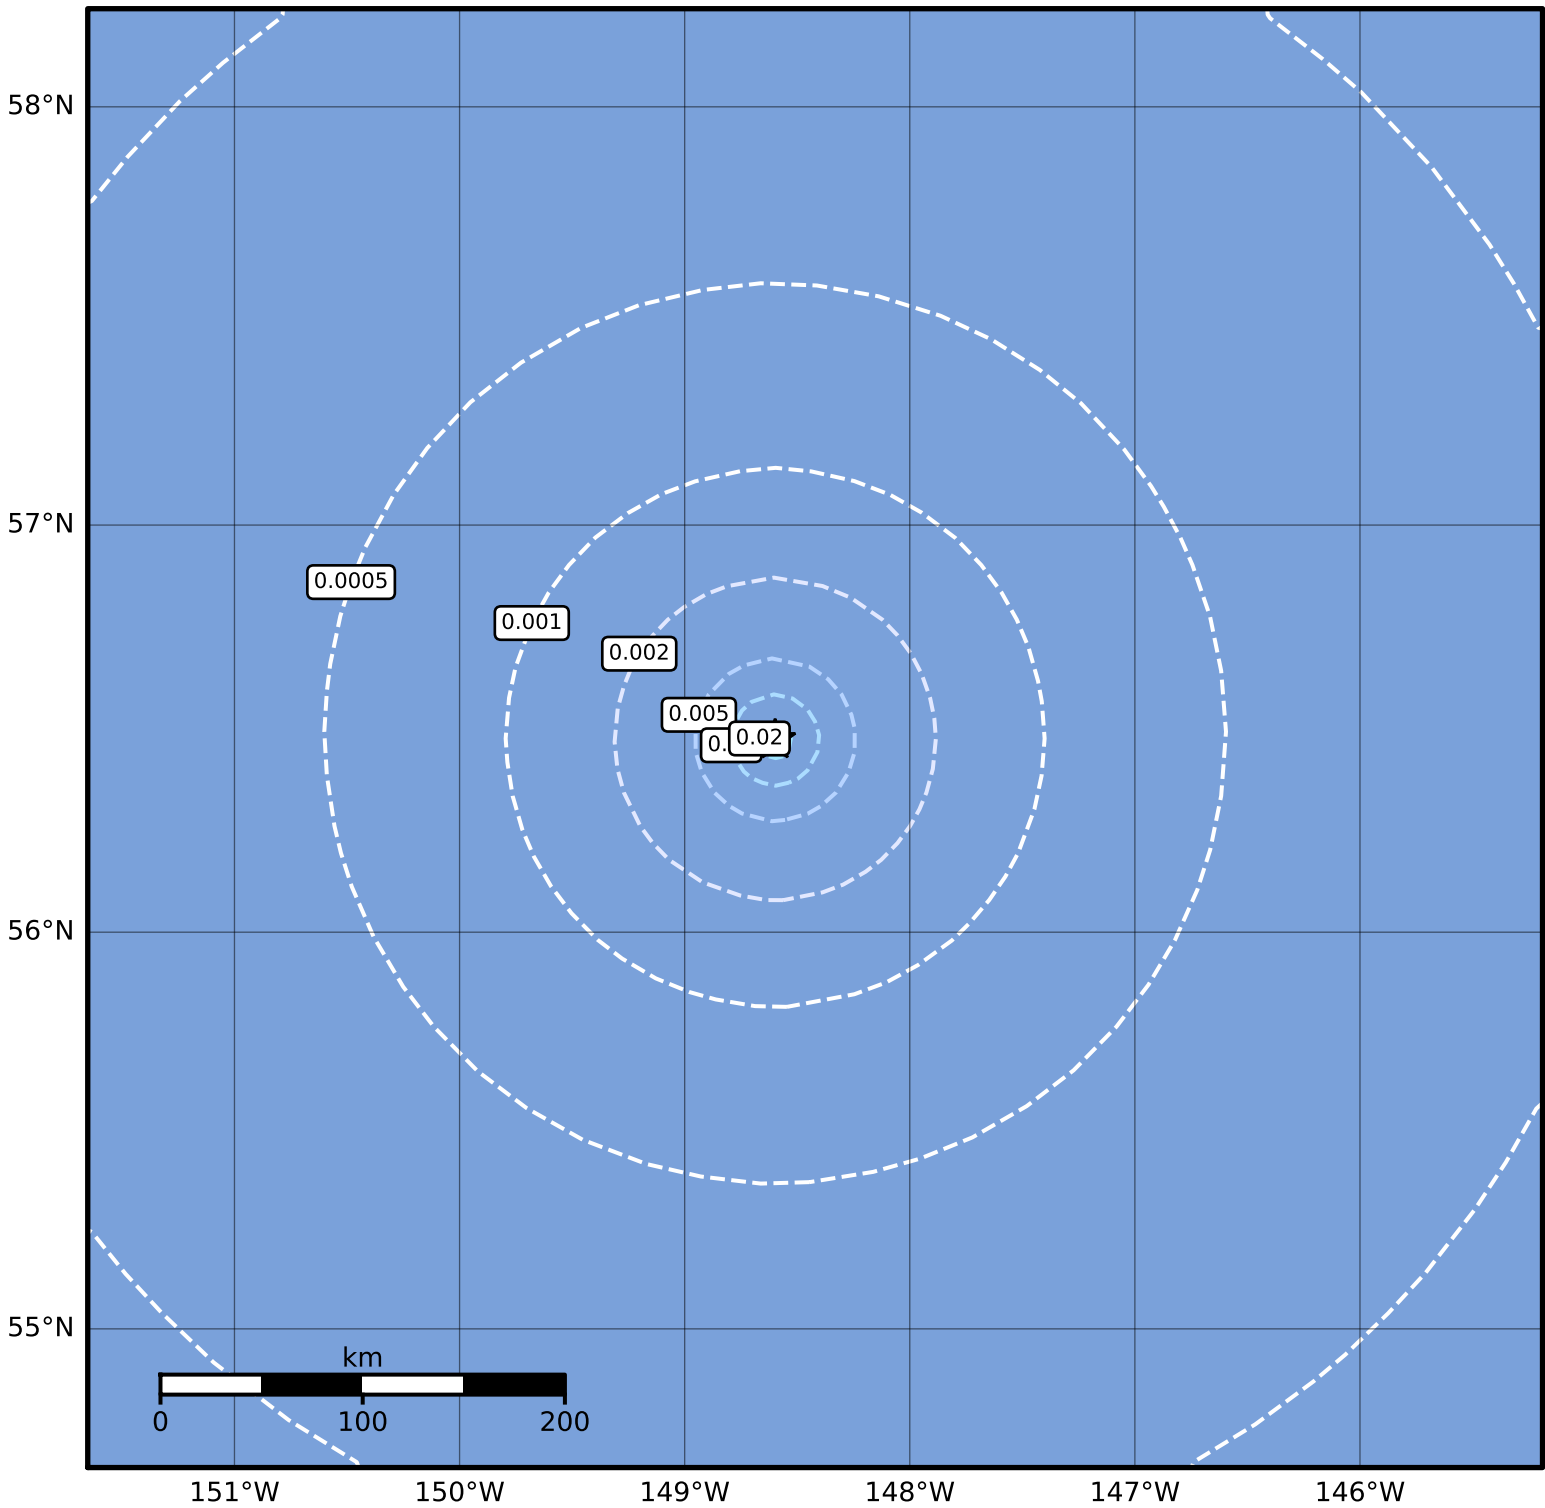

3.0 Second Peak Spectral Acceleration Map Alaska Earthquake Center
ShakeMap: 272 km (169 miles) ESE of Kodiak
Jun 14, 2023 00:38:03 UTC M3.8 N56.48 W148.60 Depth: 6.2km ID:ak0237kvwes1

Scale based on Worden et al. (2012)

Version 1: Processed 2023-06-14T00:47:41Z

△ Seismic Instrument ○ Reported Intensity

★ Epicenter