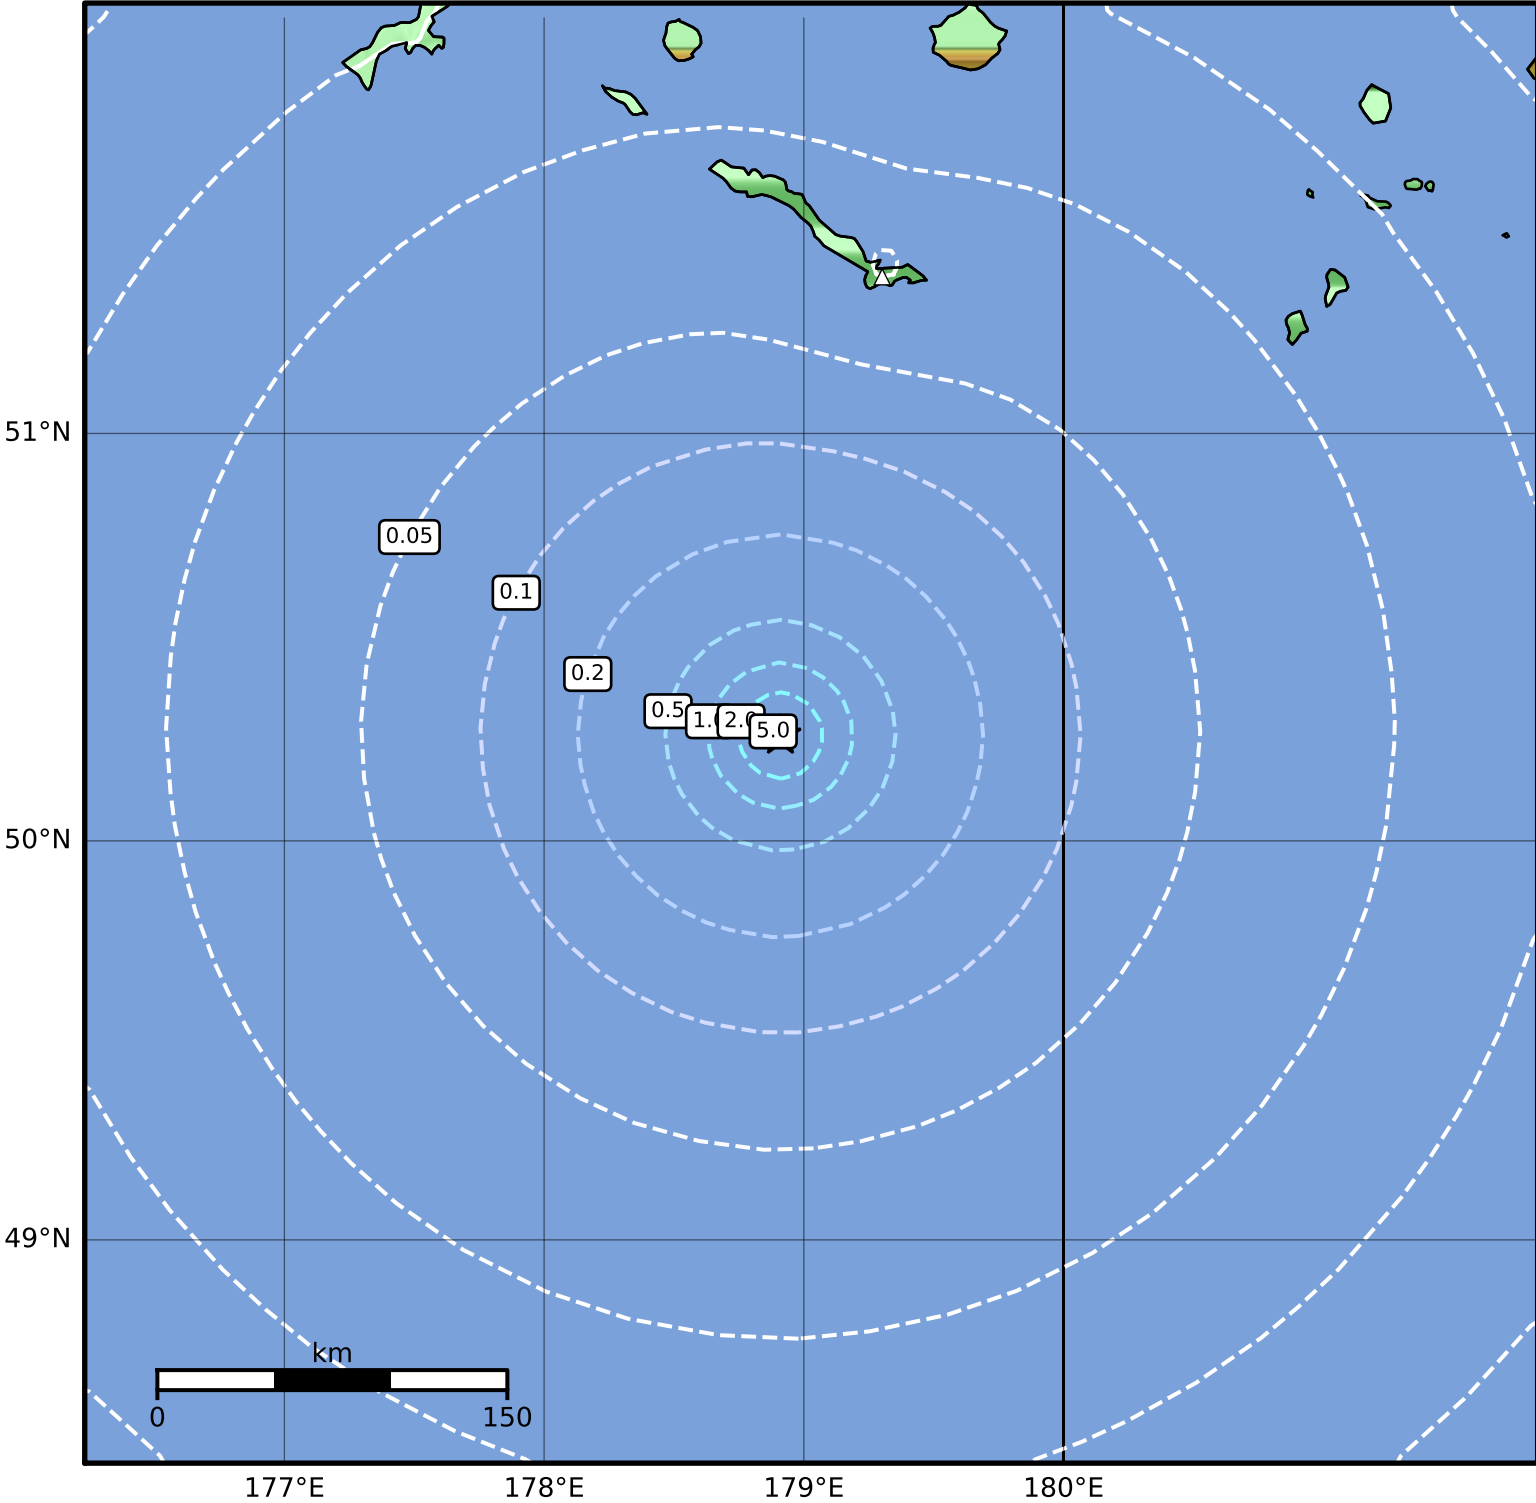

Peak Ground Acceleration Map Alaska Earthquake Center
 ShakeMap: 141 km (88 miles) S of Amchitka
 Jun 14, 2023 12:15:38 UTC M4.3 N50.26 E178.91 Depth: 5.6km ID:ak023712wrbz

PGA (%g)	0.1	0.2	0.5	1	2	5	10	20	50	100	200
----------	-----	-----	-----	---	---	---	----	----	----	-----	-----

Scale based on Worden et al. (2012)

Version 2: Processed 2023-06-14T14:51:54Z

△ Seismic Instrument ○ Reported Intensity

★ Epicenter