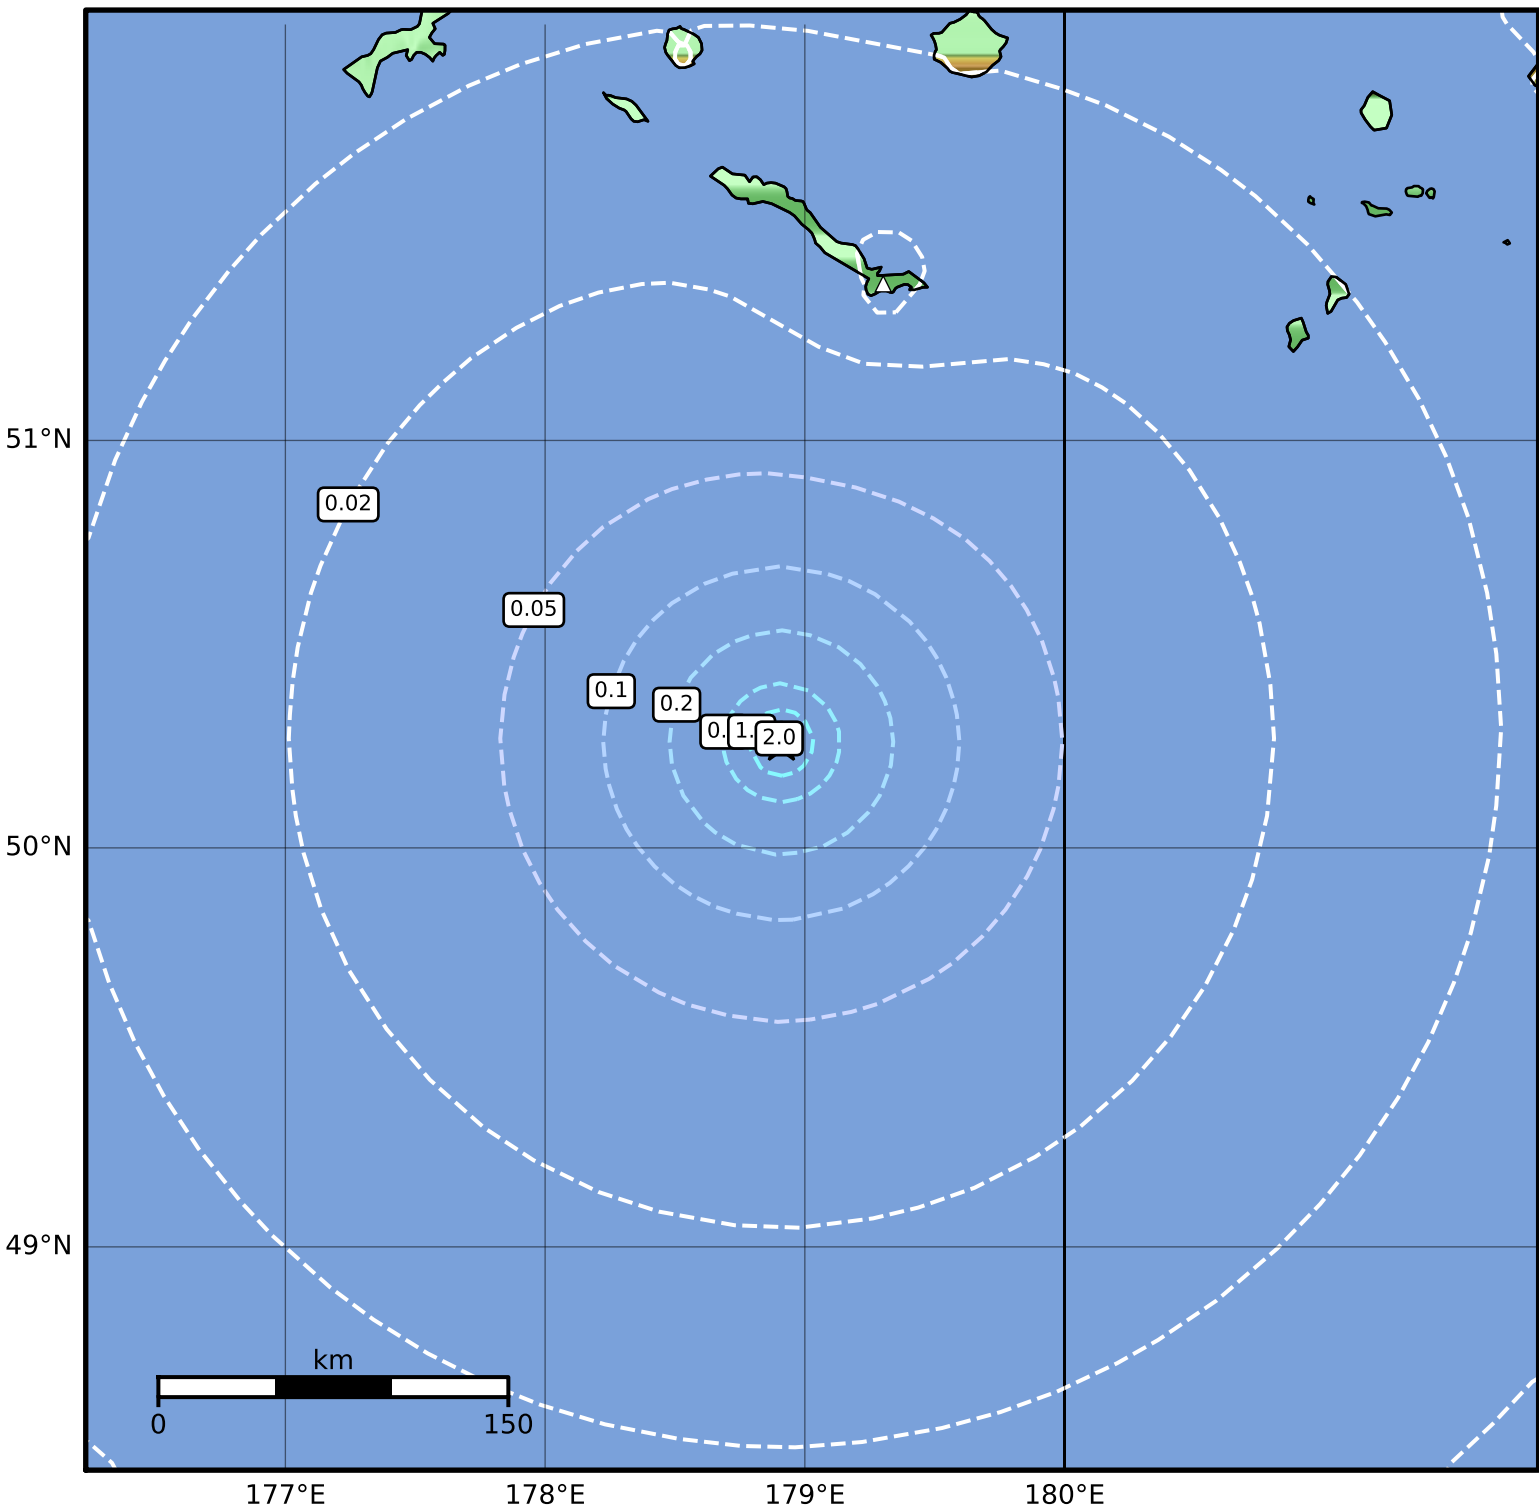

Peak Ground Velocity Map Alaska Earthquake Center
 ShakeMap: 141 km (88 miles) S of Amchitka
 Jun 14, 2023 12:15:38 UTC M4.3 N50.26 E178.91 Depth: 5.6km ID:ak023712wrbz

Scale based on Worden et al. (2012)

Version 2: Processed 2023-06-14T14:51:54Z

△ Seismic Instrument ○ Reported Intensity

★ Epicenter