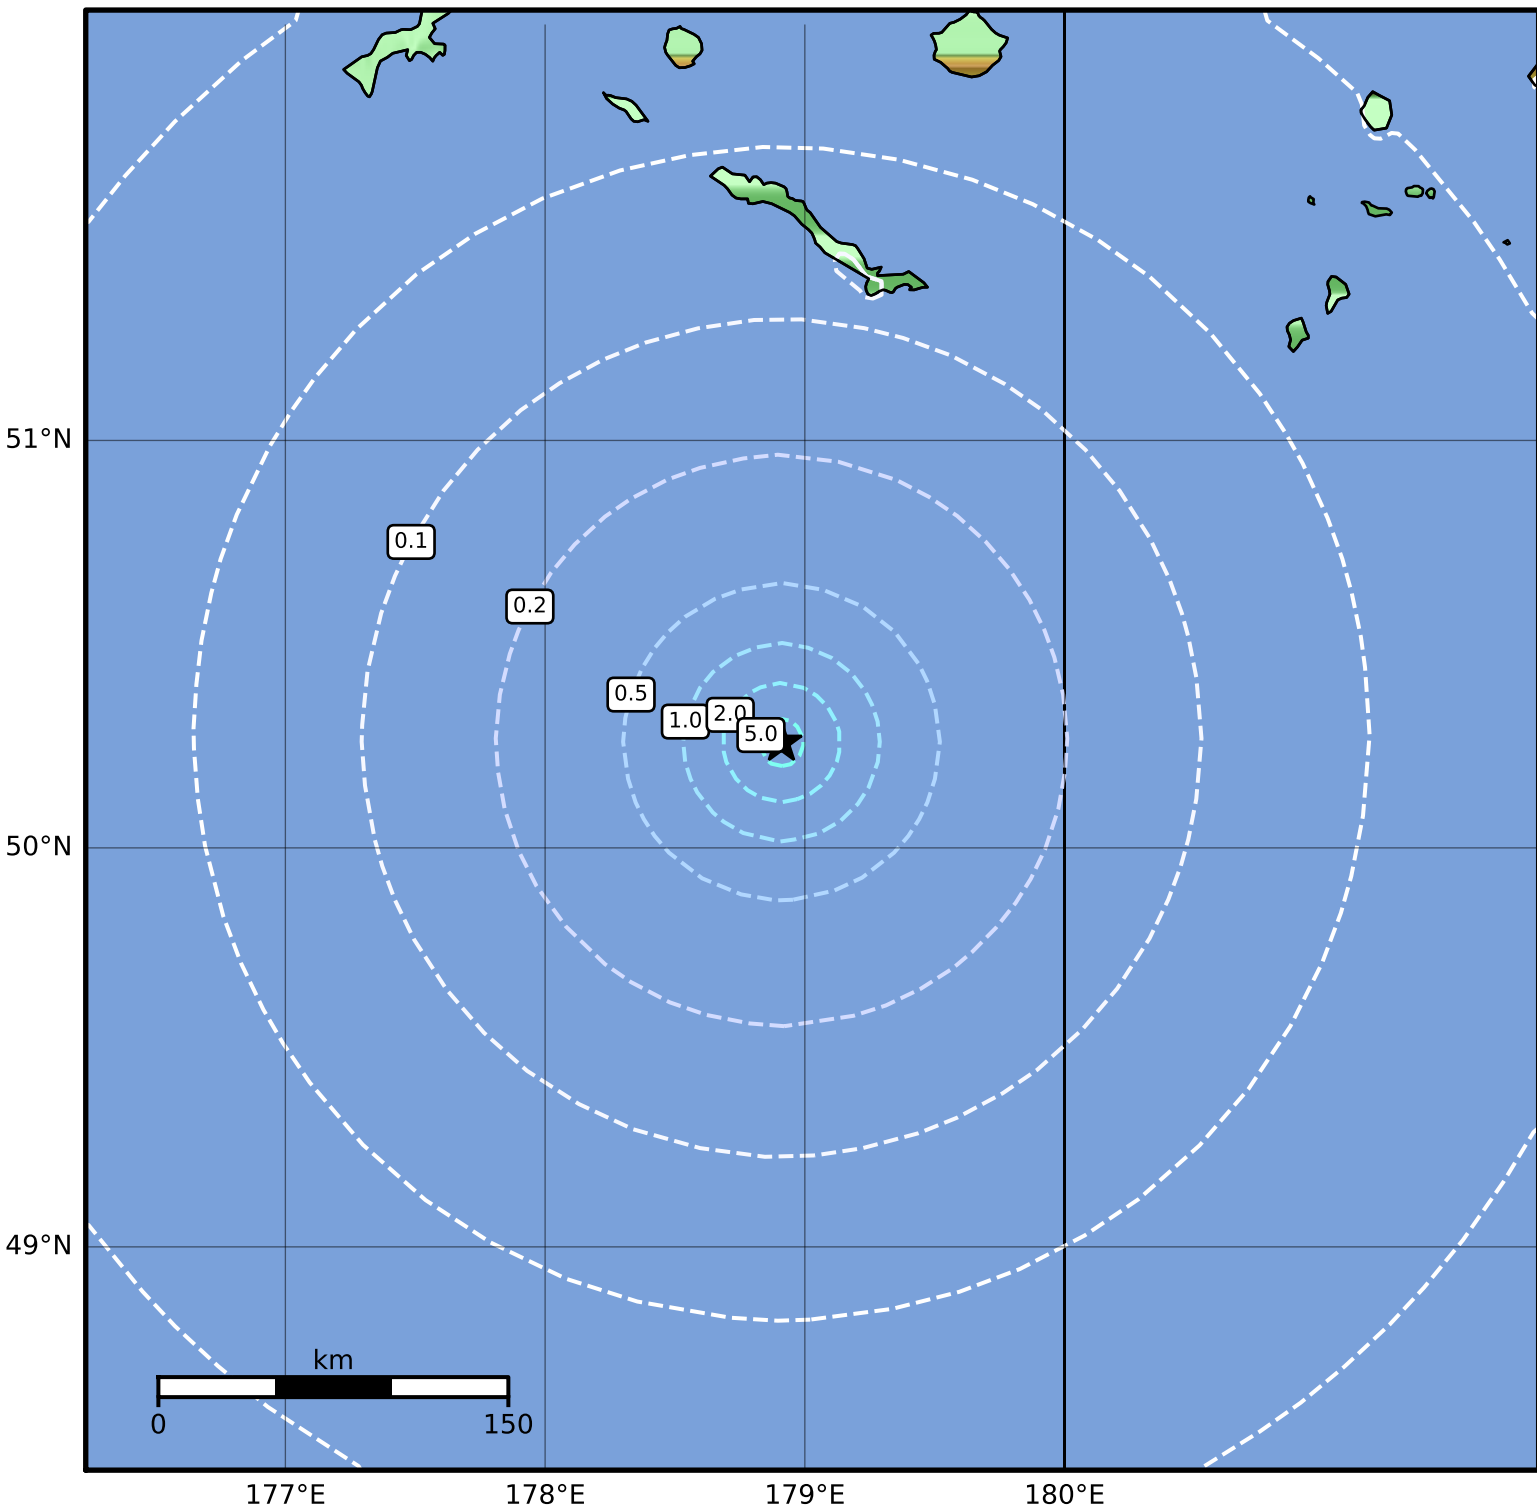

0.3 Second Peak Spectral Acceleration Map Alaska Earthquake Center
 ShakeMap: 141 km (88 miles) S of Amchitka
 Jun 14, 2023 12:15:38 UTC M4.3 N50.26 E178.91 Depth: 5.6km ID:ak023712wrbz

SA(0.3) (%g)	0.1	0.2	0.5	1	2	5	10	20	50	100	200
--------------	-----	-----	-----	---	---	---	----	----	----	-----	-----

Scale based on Worden et al. (2012)

Version 2: Processed 2023-06-14T14:51:54Z

△ Seismic Instrument ○ Reported Intensity

★ Epicenter