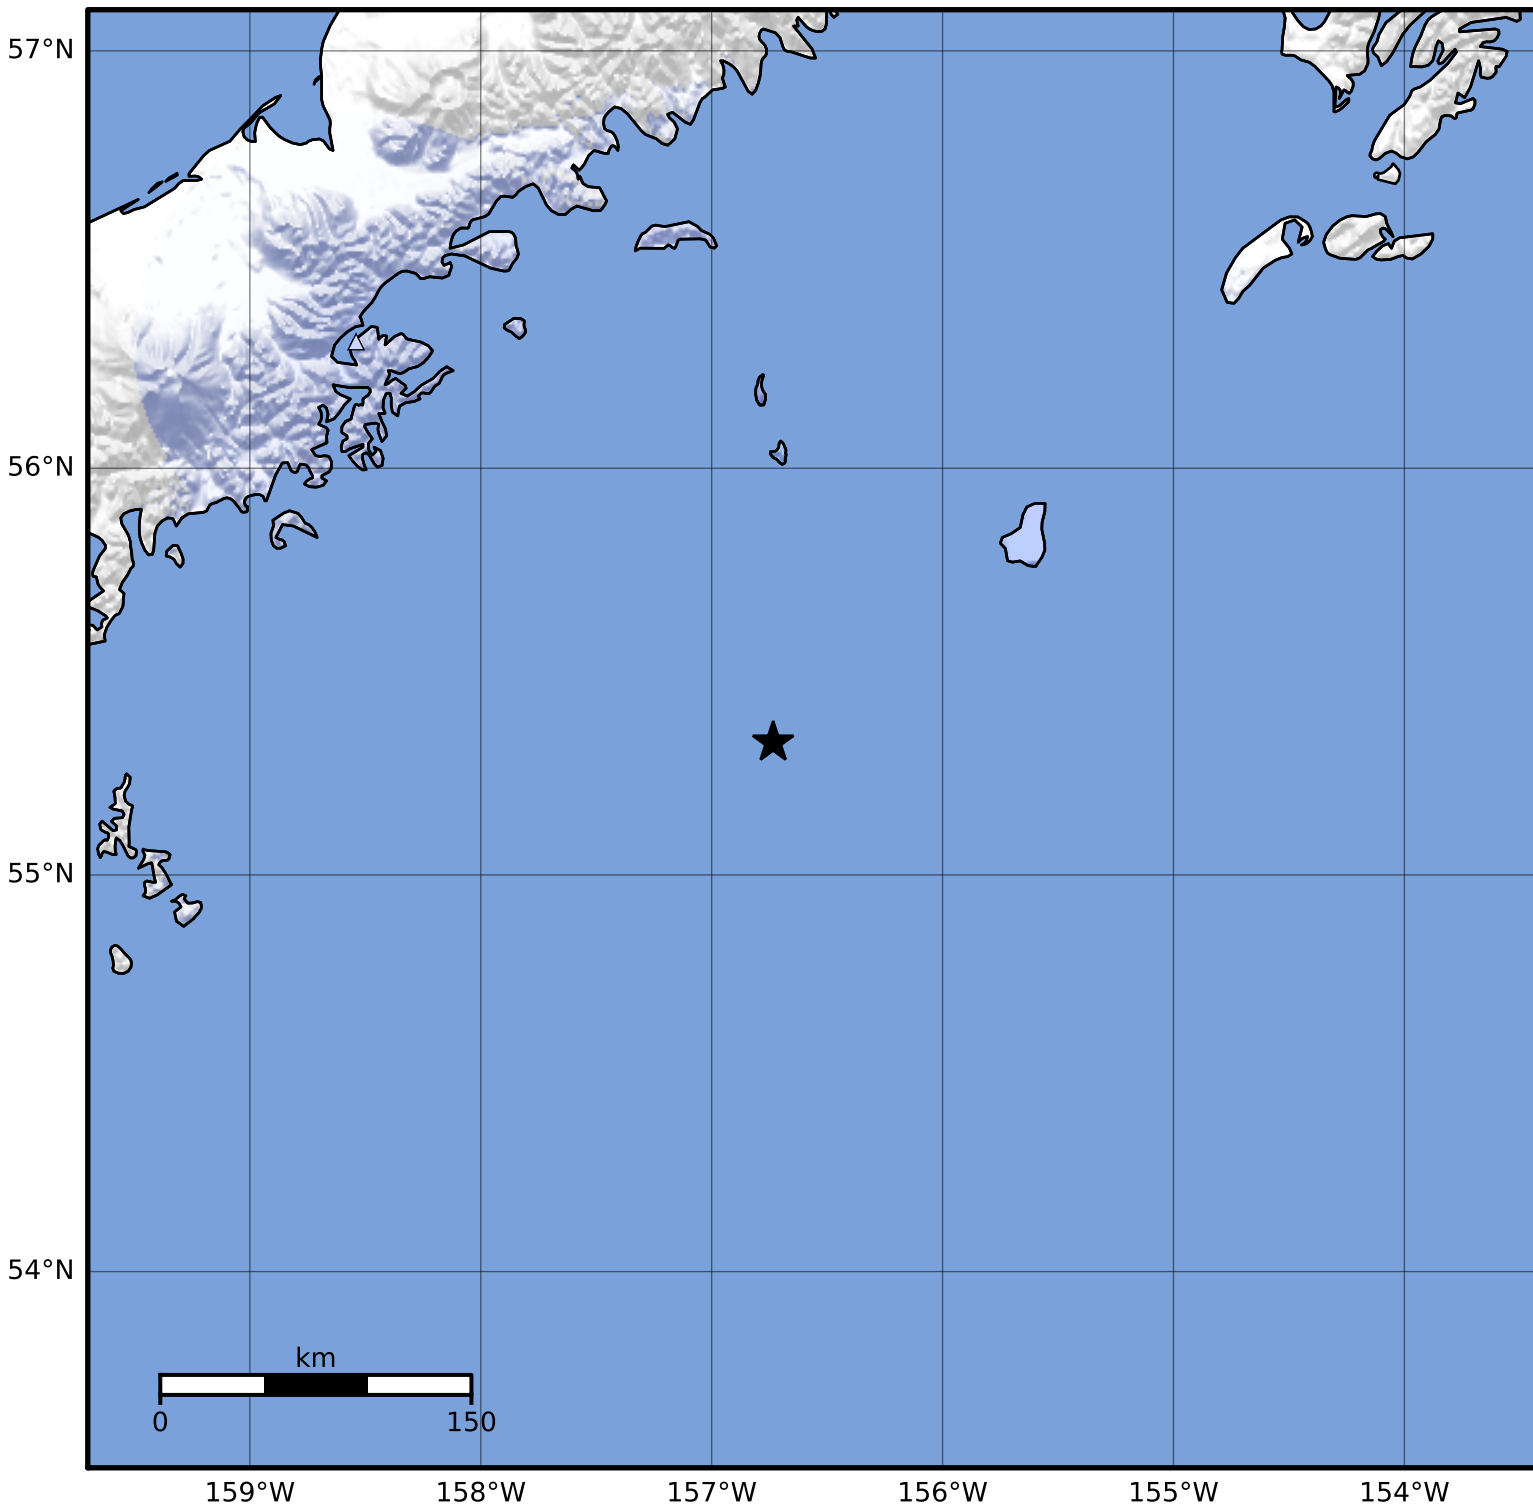

Macroseismic Intensity Map Alaska Earthquake Center
 ShakeMap: 149 km (93 miles) SE of Chignik
 Jun 16, 2023 07:04:13 UTC M4.6 N55.33 W156.73 Depth: 9.5km ID:ak0237oaxvrl

SHAKING	Not felt	Weak	Light	Moderate	Strong	Very strong	Severe	Violent	Extreme
DAMAGE	None	None	None	Very light	Light	Moderate	Moderate/heavy	Heavy	Very heavy
PGA(%g)	<0.0464	0.297	2.76	6.2	11.5	21.5	40.1	74.7	>139
PGV(cm/s)	<0.0215	0.135	1.41	4.65	9.64	20	41.4	85.8	>178
INTENSITY	I	II-III	IV	V	VI	VII	VIII	IX	X+

Scale based on Worden et al. (2012)

Version 2: Processed 2023-06-16T07:15:08Z

△ Seismic Instrument ○ Reported Intensity

★ Epicenter