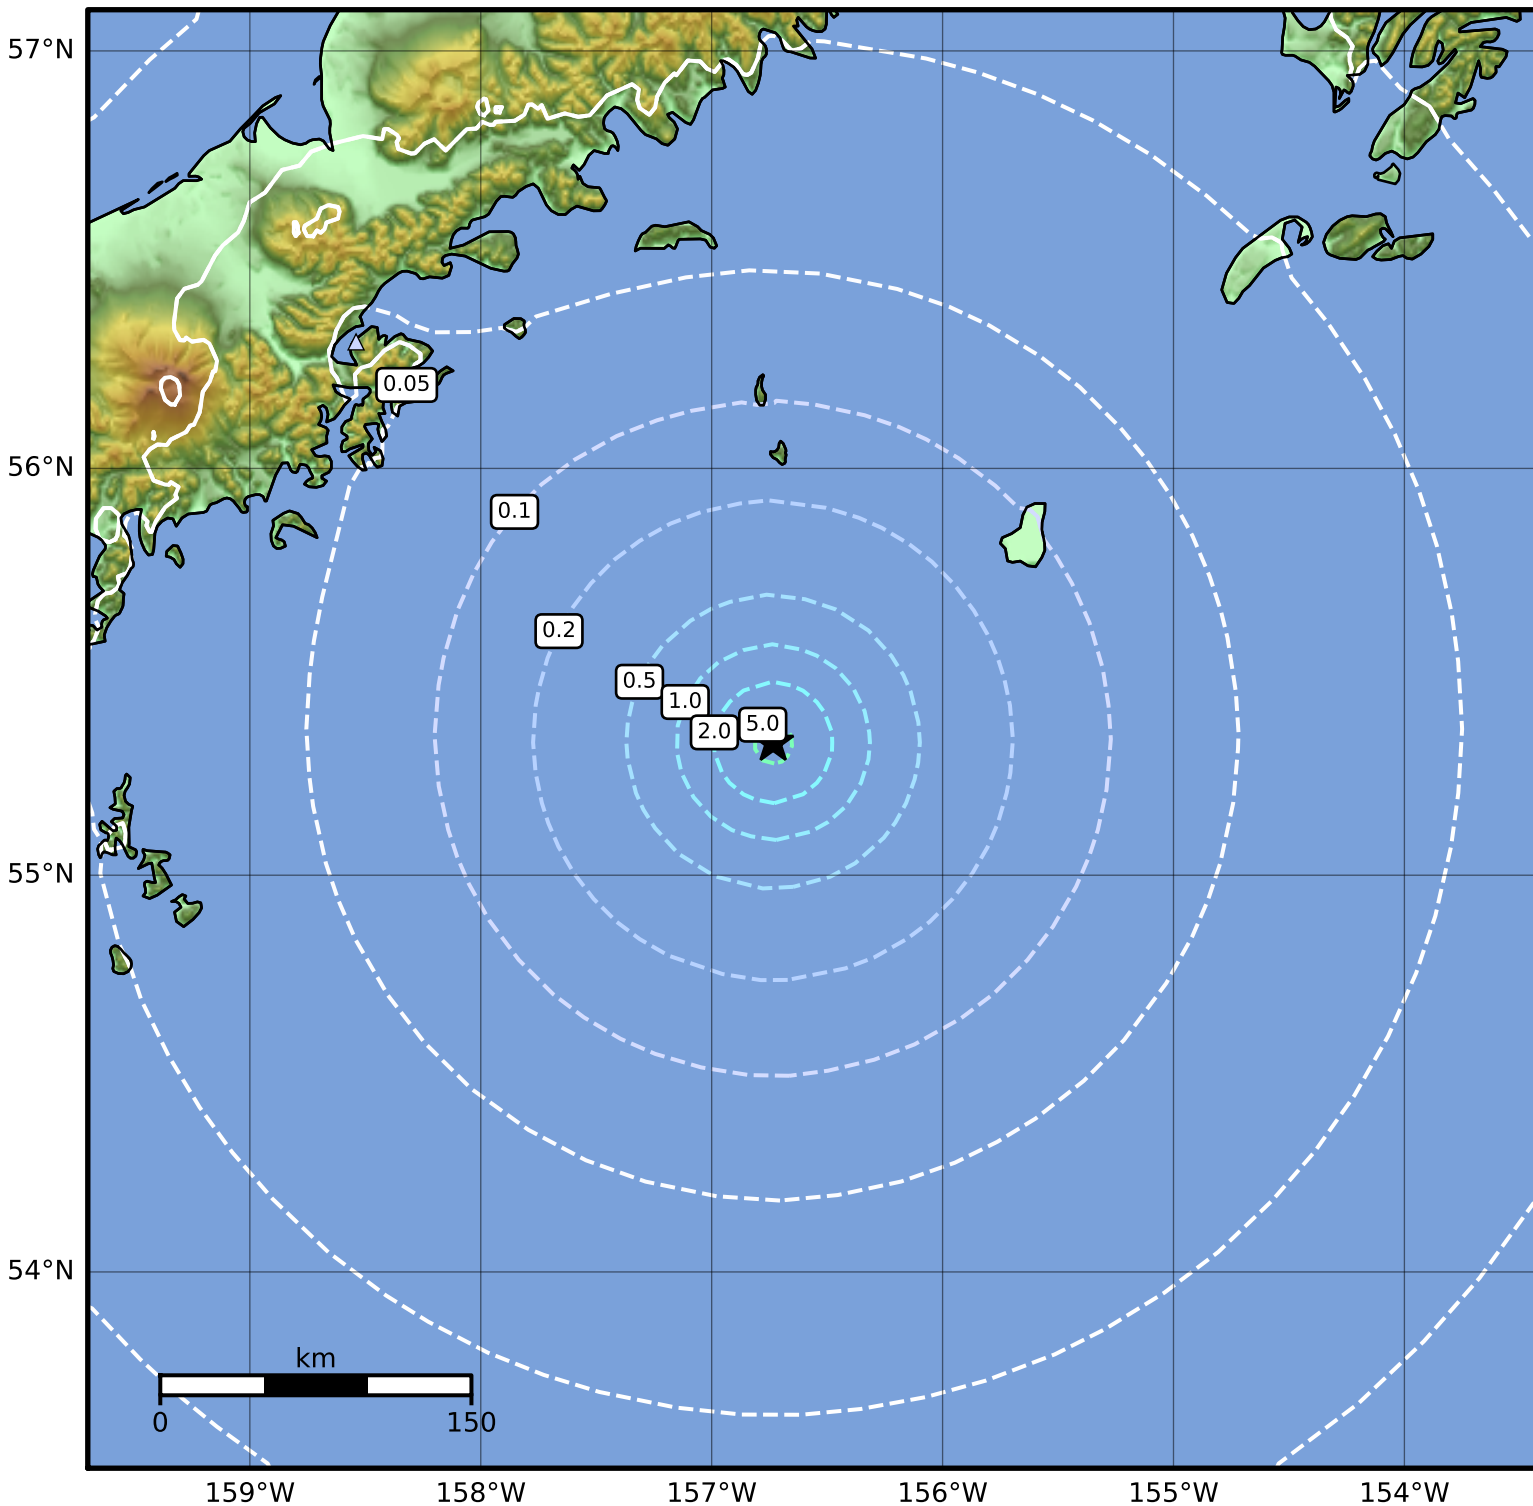

Peak Ground Acceleration Map Alaska Earthquake Center  
ShakeMap: 149 km (93 miles) SE of Chignik  
Jun 16, 2023 07:04:13 UTC M4.6 N55.33 W156.73 Depth: 9.5km ID:ak0237oaxvrl

PGA (%g)	0.1	0.2	0.5	1	2	5	10	20	50	100	200
----------	-----	-----	-----	---	---	---	----	----	----	-----	-----

Scale based on Worden et al. (2012)

Version 2: Processed 2023-06-16T07:15:08Z

△ Seismic Instrument ○ Reported Intensity

★ Epicenter