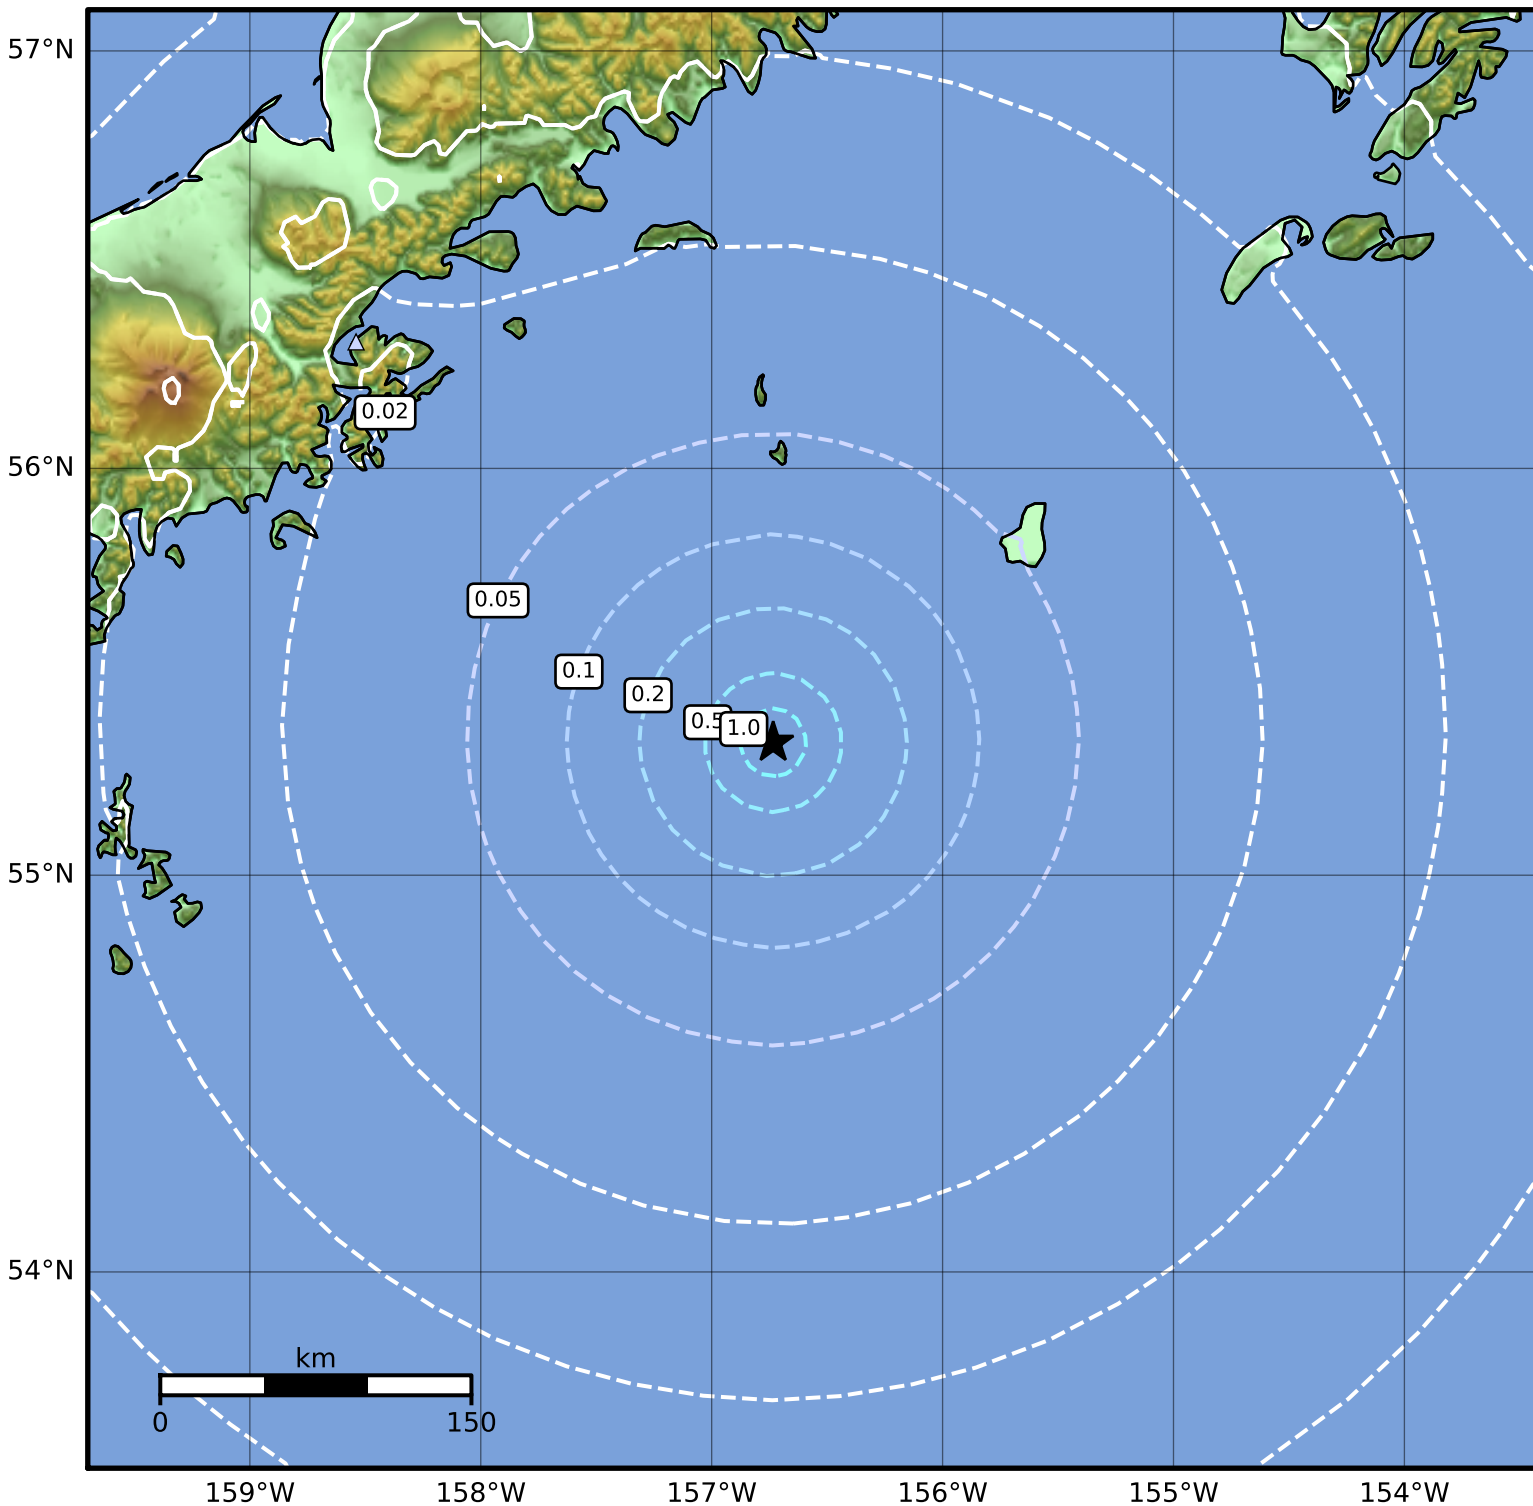

Peak Ground Velocity Map Alaska Earthquake Center  
ShakeMap: 149 km (93 miles) SE of Chignik  
Jun 16, 2023 07:04:13 UTC M4.6 N55.33 W156.73 Depth: 9.5km ID:ak0237oaxvrl

Scale based on Worden et al. (2012)

△ Seismic Instrument ○ Reported Intensity

★ Epicenter

Version 2: Processed 2023-06-16T07:15:08Z