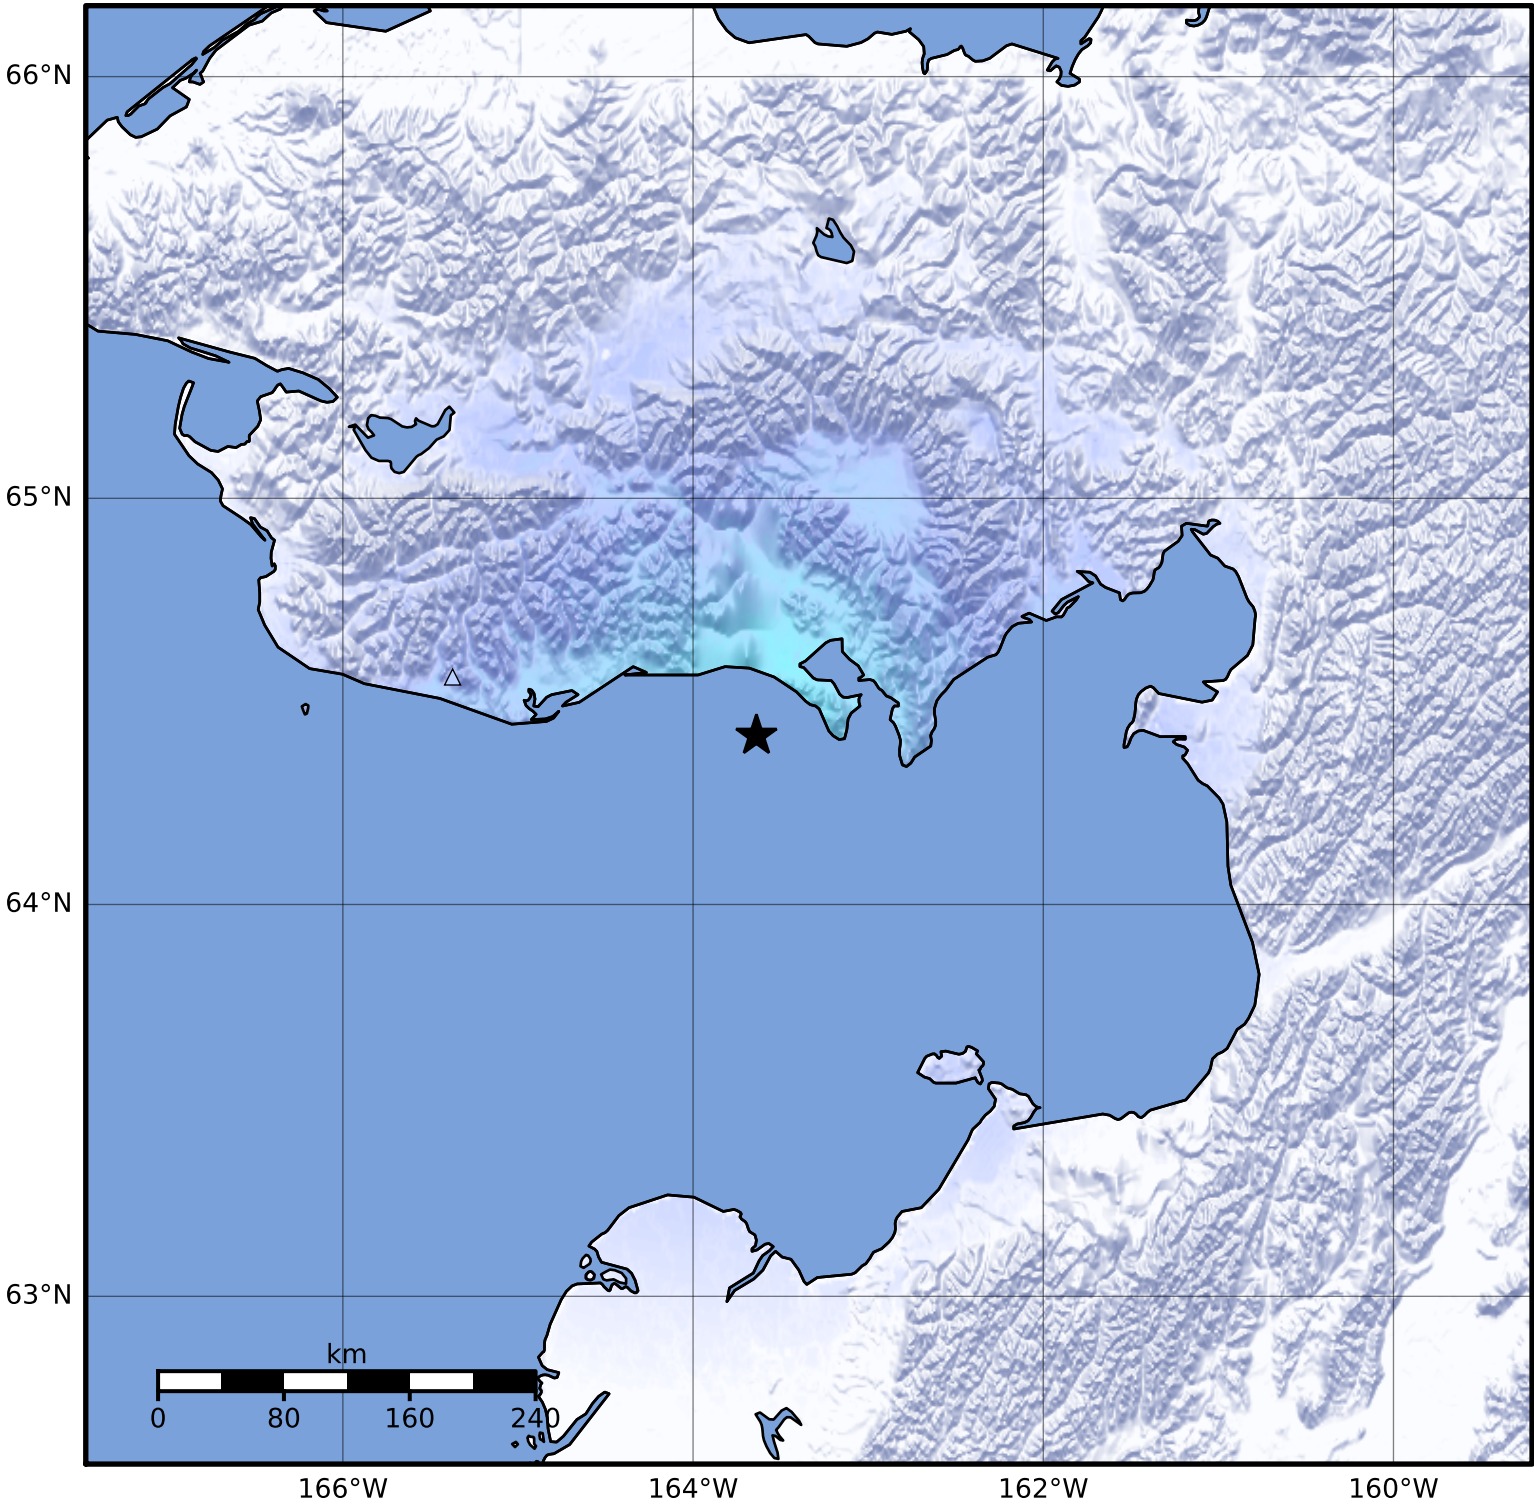

Macroseismic Intensity Map Alaska Earthquake Center
 ShakeMap: 31 km (19 miles) SSW of White Mountain
 Jun 16, 2023 07:23:29 UTC M4.2 N64.42 W163.64 Depth: 14.2km ID:ak0237ob1zi0

SHAKING	Not felt	Weak	Light	Moderate	Strong	Very strong	Severe	Violent	Extreme
DAMAGE	None	None	None	Very light	Light	Moderate	Moderate/heavy	Heavy	Very heavy
PGA(%g)	<0.0464	0.297	2.76	6.2	11.5	21.5	40.1	74.7	>139
PGV(cm/s)	<0.0215	0.135	1.41	4.65	9.64	20	41.4	85.8	>178
INTENSITY	I	II-III	IV	V	VI	VII	VIII	IX	X+

Scale based on Worden et al. (2012)

Version 3: Processed 2023-06-16T07:38:50Z

△ Seismic Instrument ○ Reported Intensity

★ Epicenter