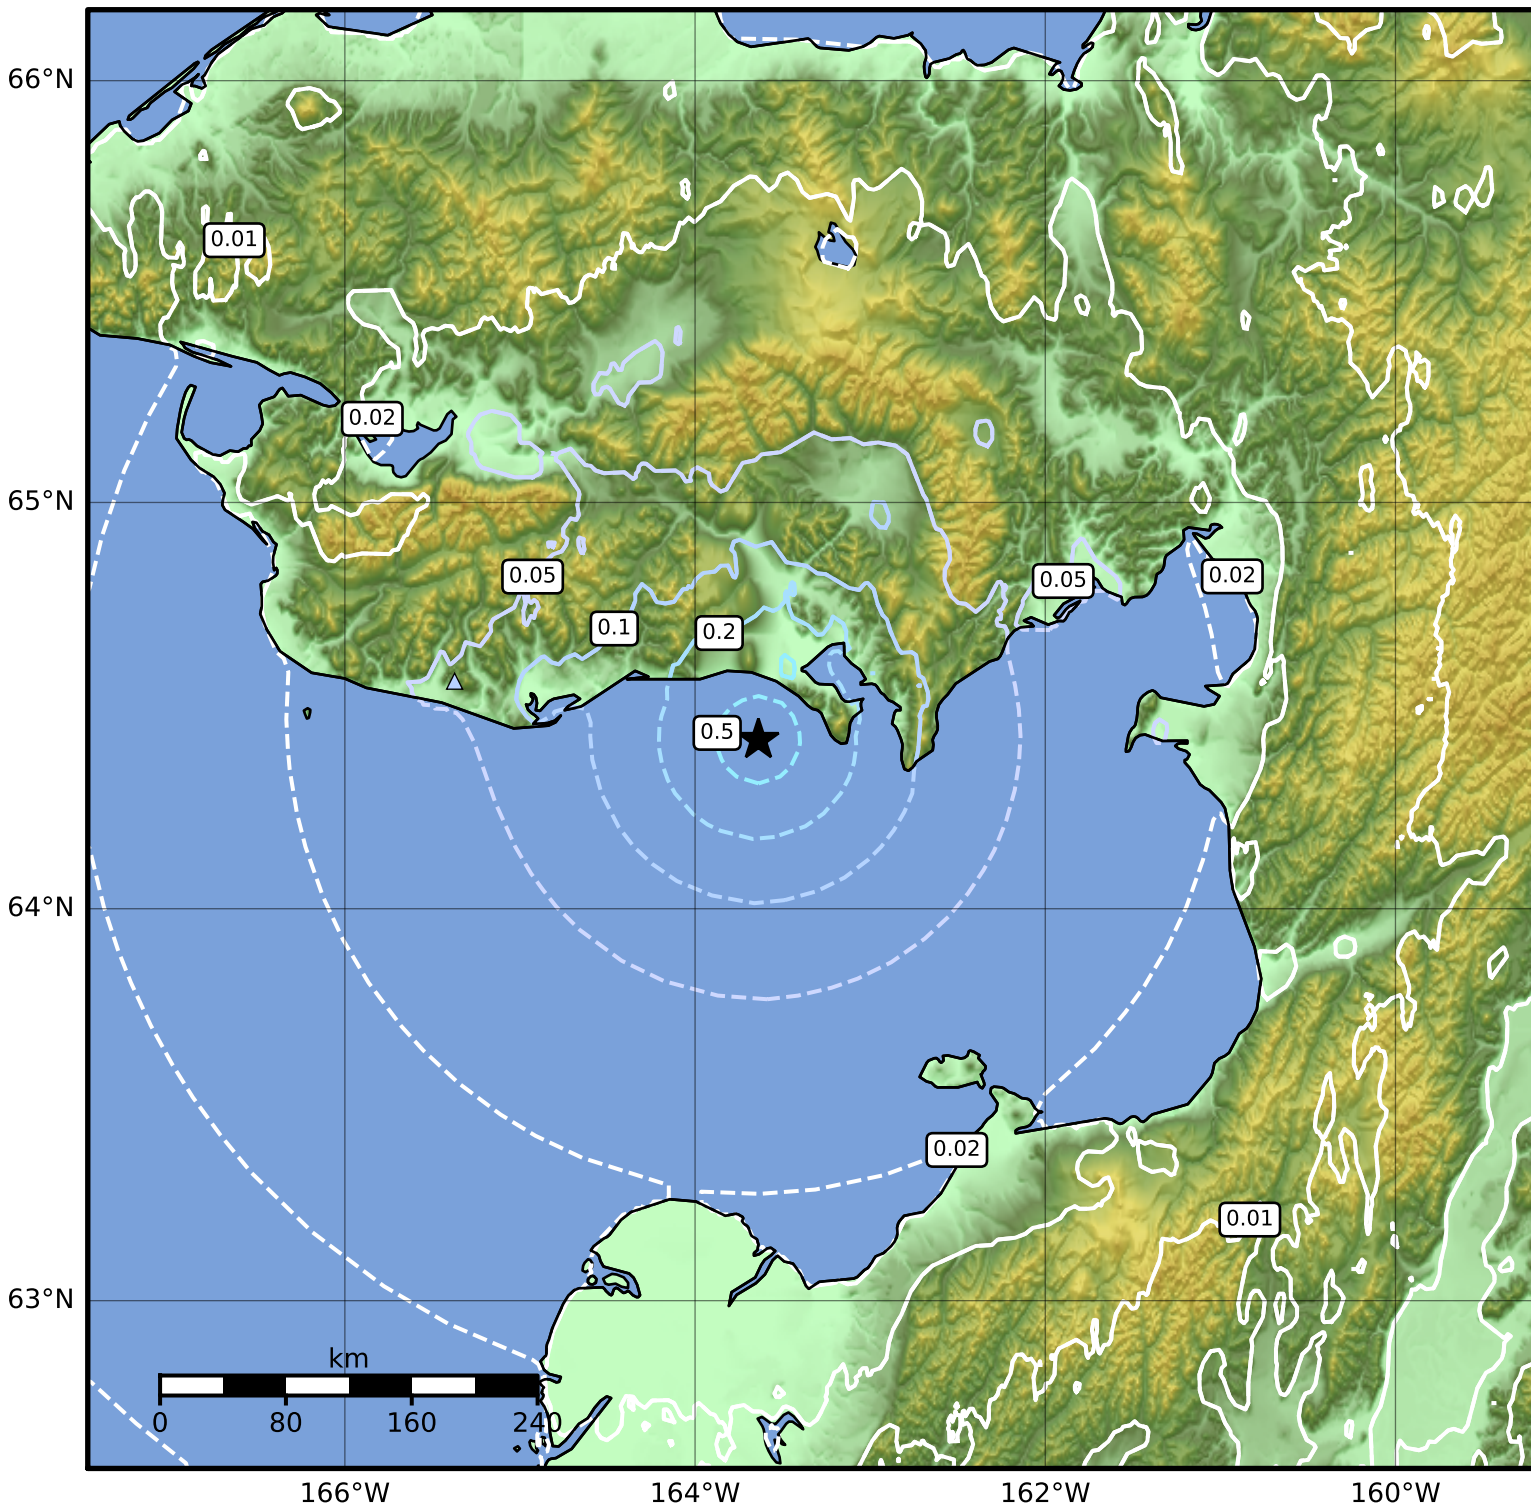

Peak Ground Velocity Map Alaska Earthquake Center
ShakeMap: 31 km (19 miles) SSW of White Mountain
Jun 16, 2023 07:23:29 UTC M4.2 N64.42 W163.64 Depth: 14.2km ID:ak0237ob1zi0

PGV (cm/s)	0.1	0.2	0.5	1	2	5	10	20	50	100	200
------------	-----	-----	-----	---	---	---	----	----	----	-----	-----

Scale based on Worden et al. (2012)

△ Seismic Instrument ○ Reported Intensity

★ Epicenter

Version 3: Processed 2023-06-16T07:38:50Z