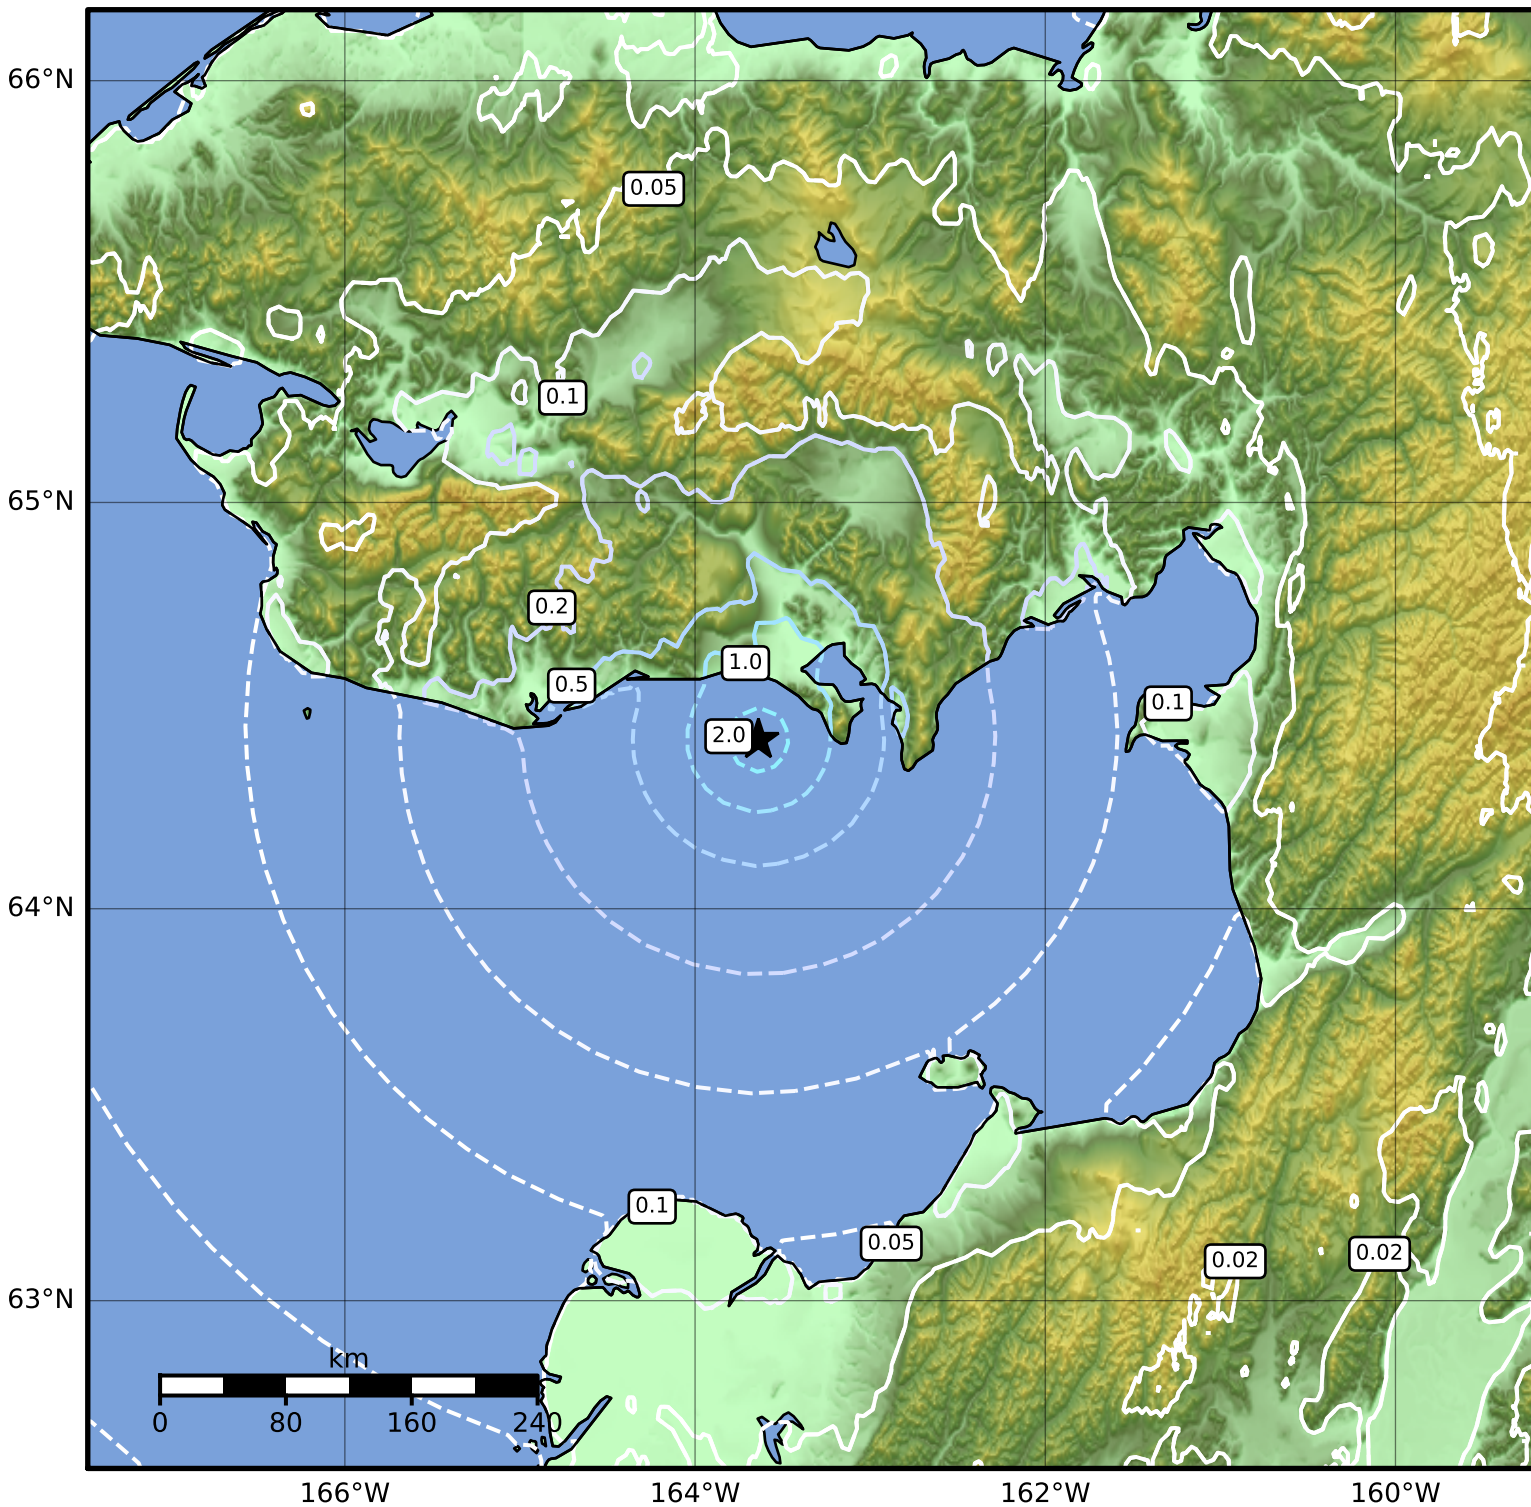

0.3 Second Peak Spectral Acceleration Map Alaska Earthquake Center  
 ShakeMap: 31 km (19 miles) SSW of White Mountain  
 Jun 16, 2023 07:23:29 UTC M4.2 N64.42 W163.64 Depth: 14.2km ID:ak0237ob1zi0

SA(0.3) (%g)	0.1	0.2	0.5	1	2	5	10	20	50	100	200
--------------	-----	-----	-----	---	---	---	----	----	----	-----	-----

Scale based on Worden et al. (2012)

Version 3: Processed 2023-06-16T07:38:50Z

△ Seismic Instrument ○ Reported Intensity

★ Epicenter