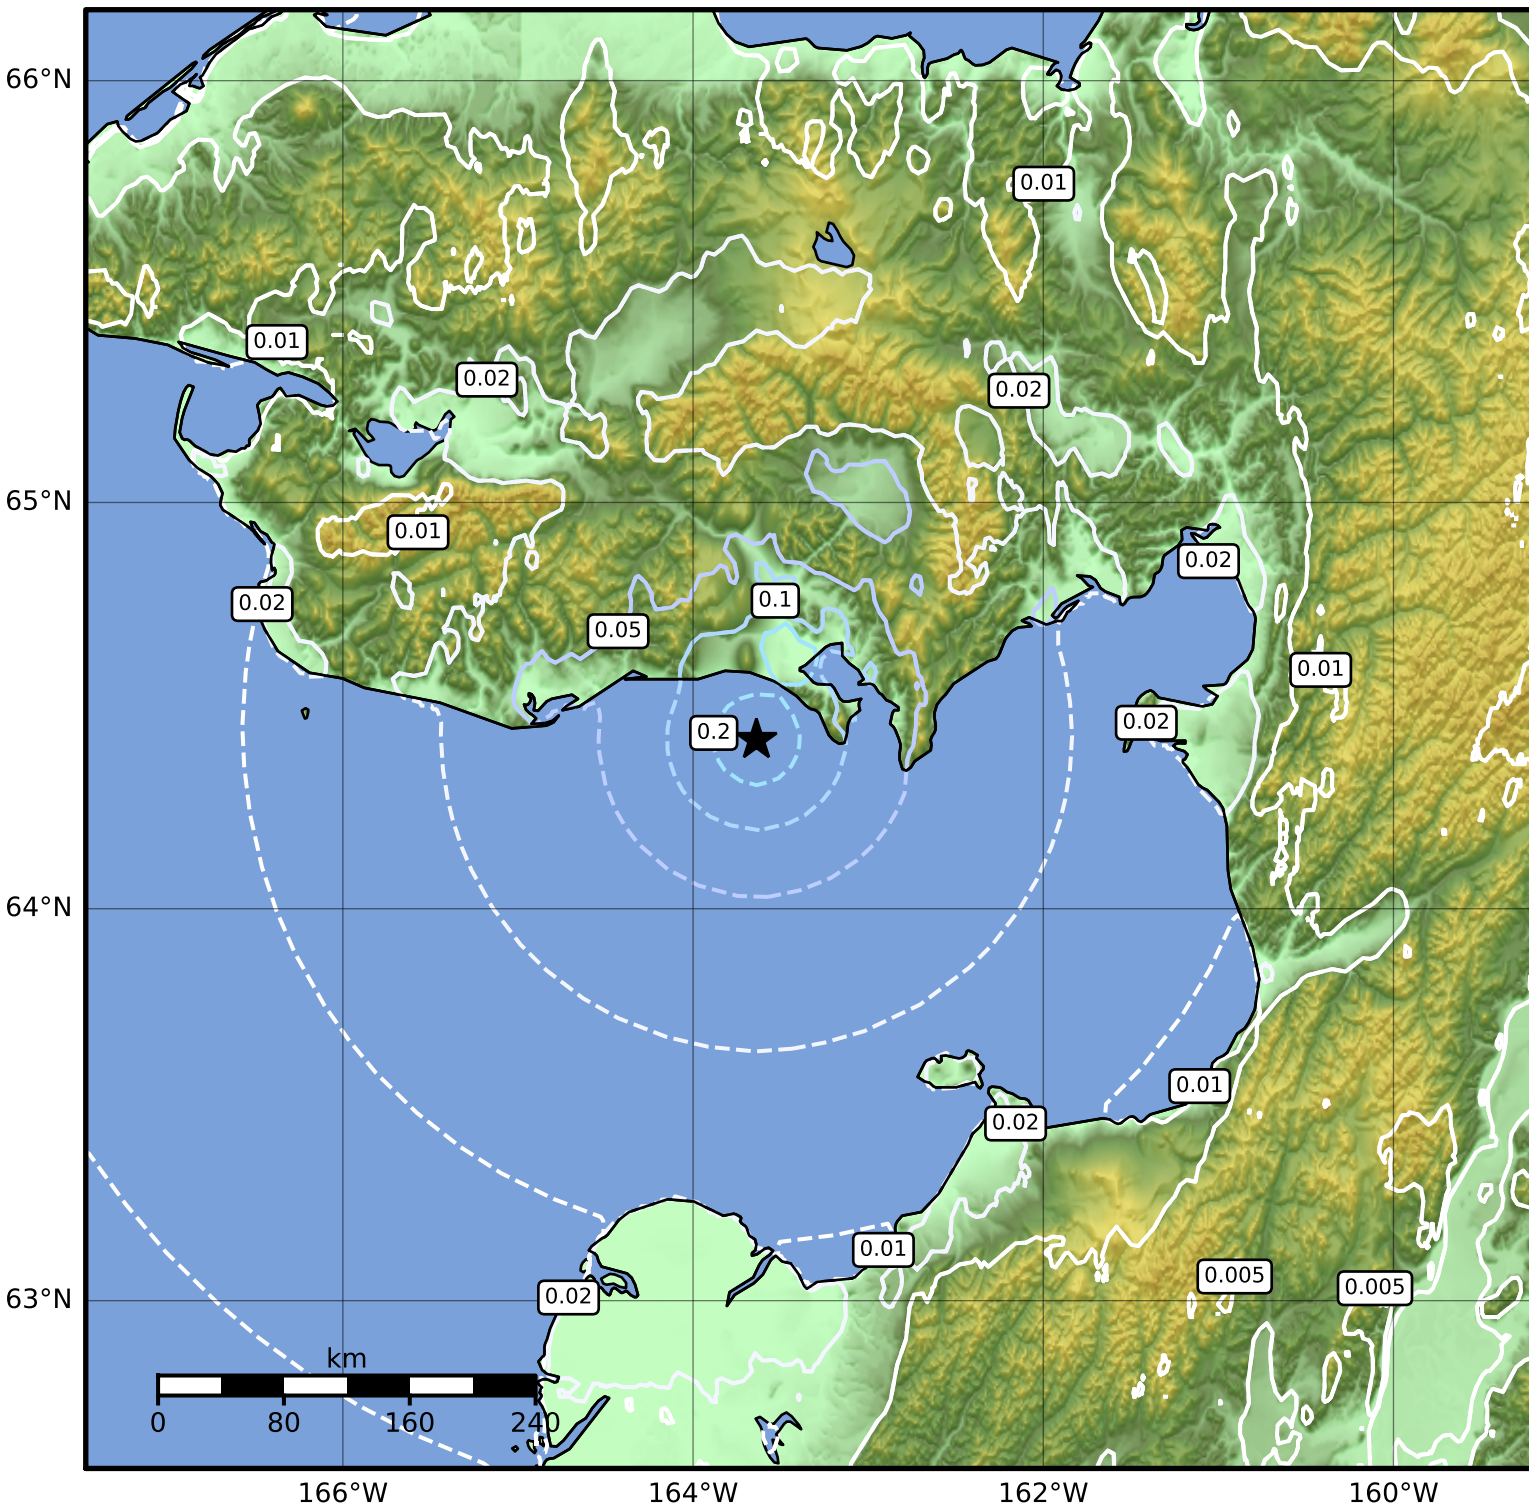

1.0 Second Peak Spectral Acceleration Map Alaska Earthquake Center  
 ShakeMap: 31 km (19 miles) SSW of White Mountain  
 Jun 16, 2023 07:23:29 UTC M4.2 N64.42 W163.64 Depth: 14.2km ID:ak0237ob1zi0

SA(1.0) (%g)	0.1	0.2	0.5	1	2	5	10	20	50	100	200
--------------	-----	-----	-----	---	---	---	----	----	----	-----	-----

Scale based on Worden et al. (2012)

△ Seismic Instrument ○ Reported Intensity

★ Epicenter

Version 3: Processed 2023-06-16T07:38:50Z