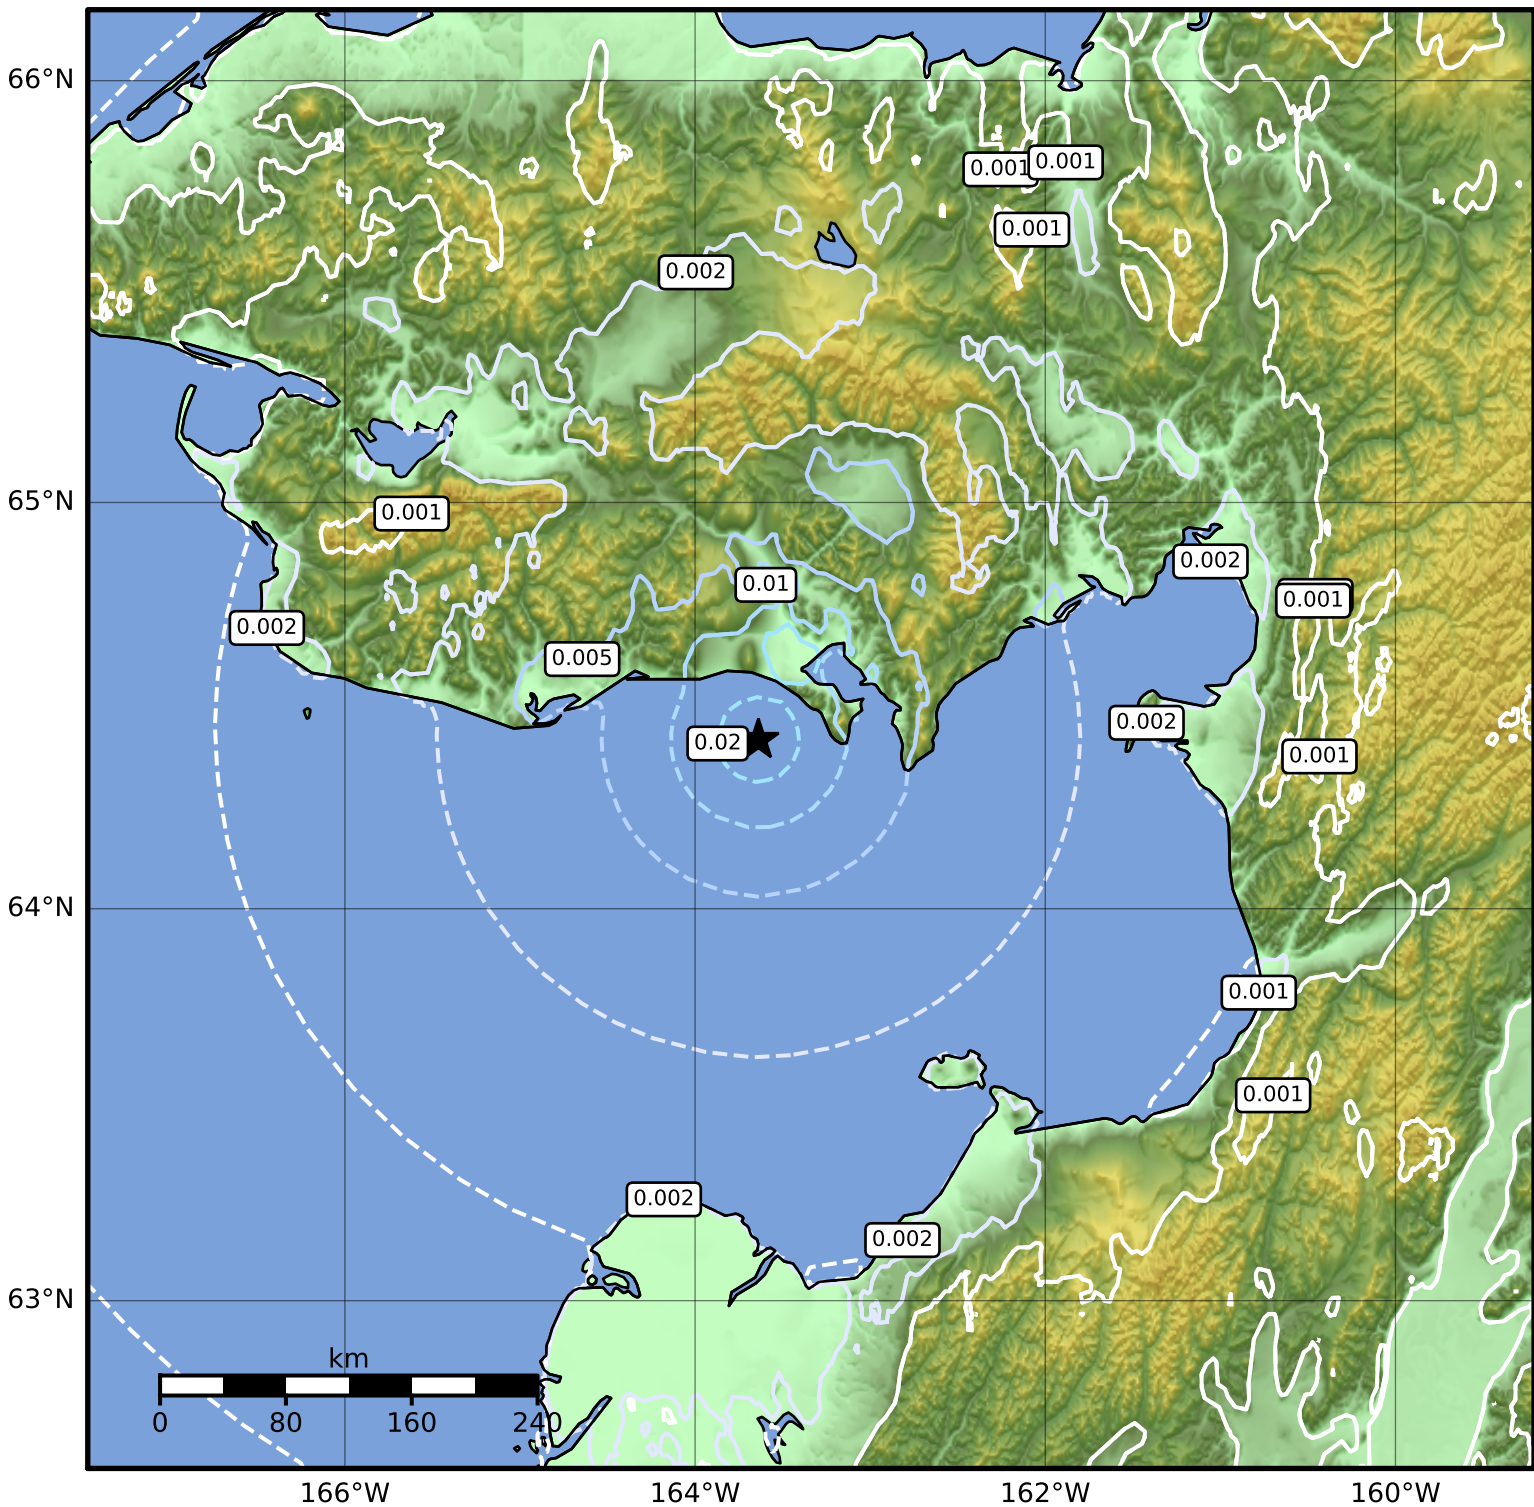

3.0 Second Peak Spectral Acceleration Map Alaska Earthquake Center
ShakeMap: 31 km (19 miles) SSW of White Mountain
Jun 16, 2023 07:23:29 UTC M4.2 N64.42 W163.64 Depth: 14.2km ID:ak0237ob1zi0

Scale based on Worden et al. (2012)

△ Seismic Instrument ○ Reported Intensity

★ Epicenter

Version 3: Processed 2023-06-16T07:38:50Z