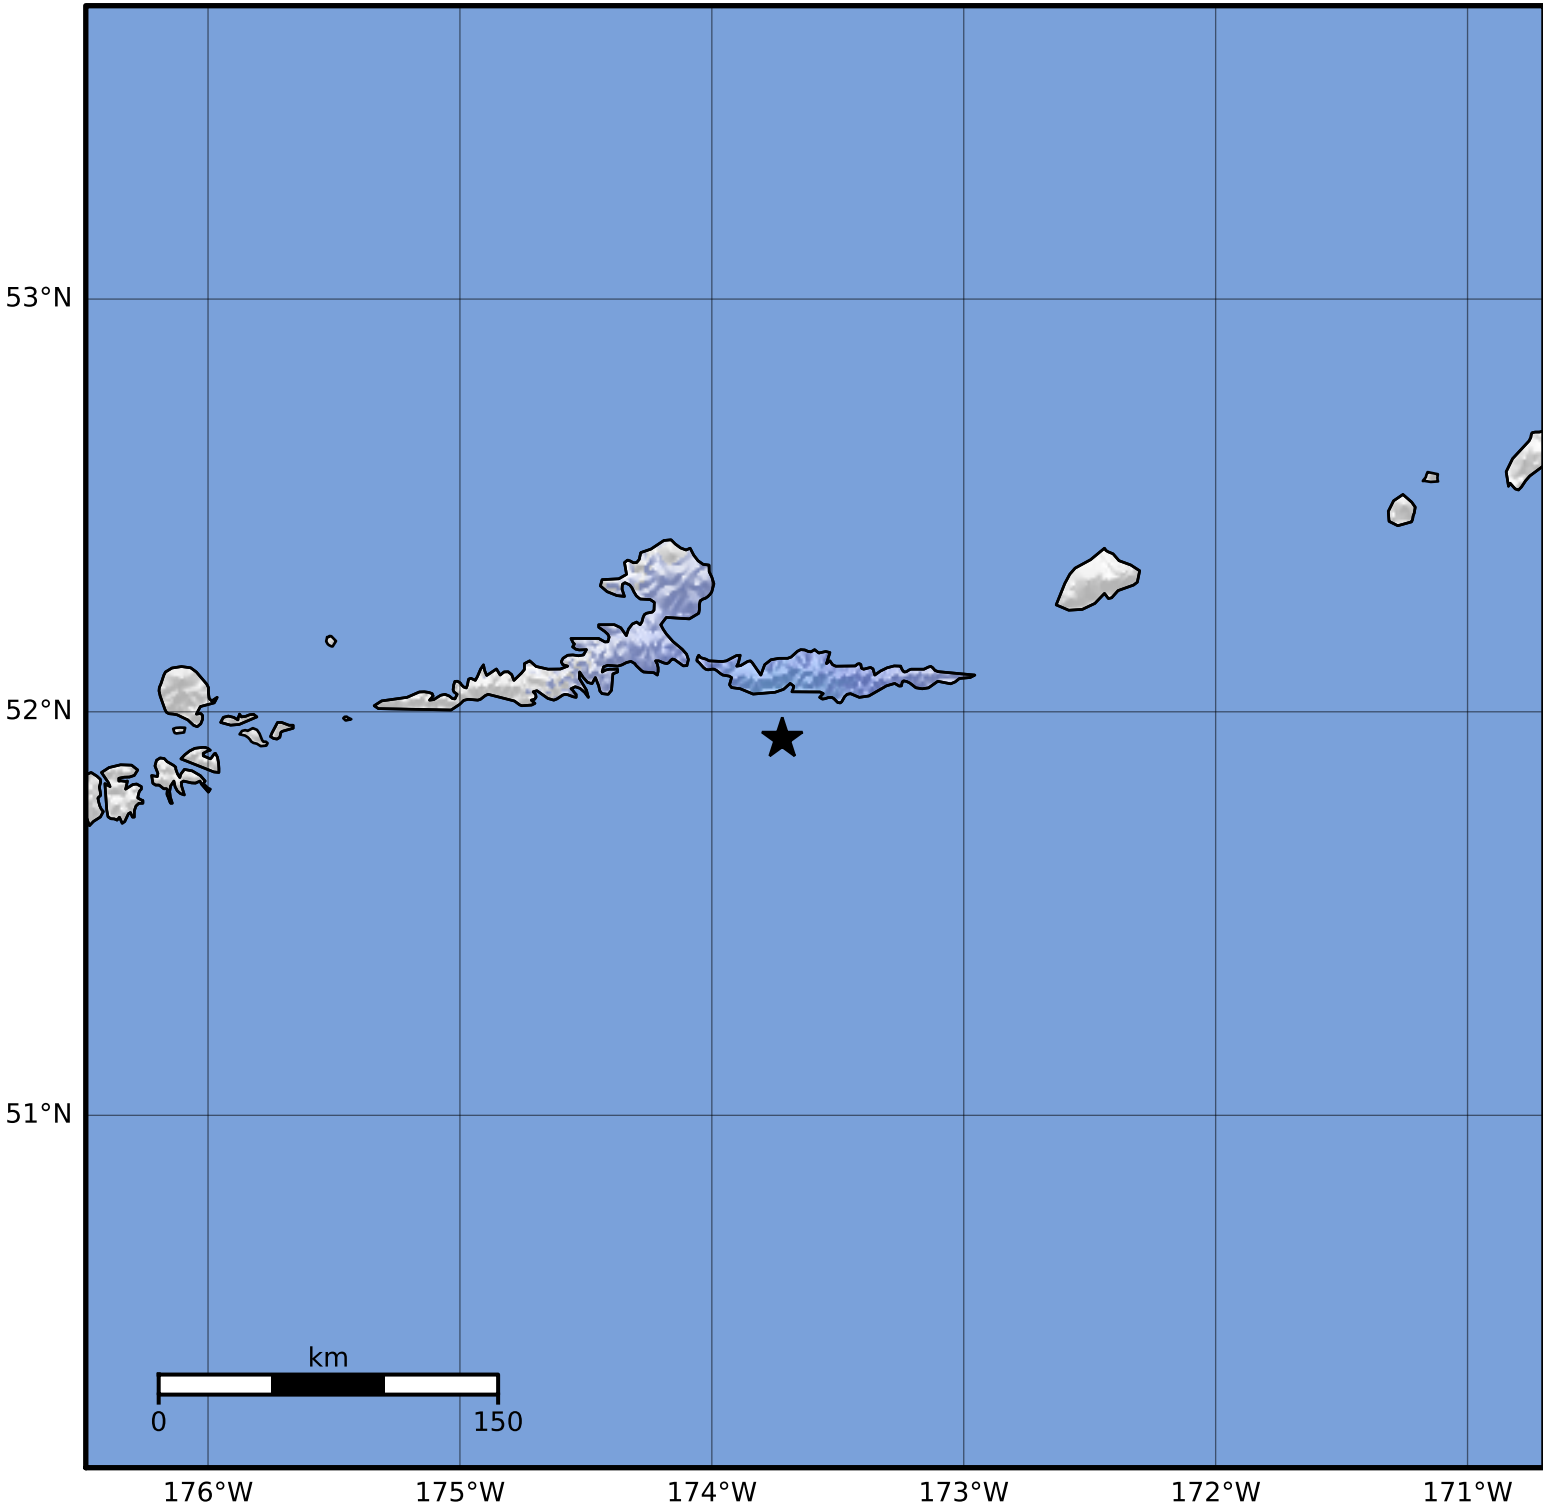

Macroseismic Intensity Map Alaska Earthquake Center
 ShakeMap: 44 km (27 miles) SE of Atka
 Jun 16, 2023 21:32:39 UTC M3.6 N51.93 W173.72 Depth: 7.2km ID:ak0237ojg0ku

SHAKING	Not felt	Weak	Light	Moderate	Strong	Very strong	Severe	Violent	Extreme
DAMAGE	None	None	None	Very light	Light	Moderate	Moderate/heavy	Heavy	Very heavy
PGA(%g)	<0.0464	0.297	2.76	6.2	11.5	21.5	40.1	74.7	>139
PGV(cm/s)	<0.0215	0.135	1.41	4.65	9.64	20	41.4	85.8	>178
INTENSITY	I	II-III	IV	V	VI	VII	VIII	IX	X+

Scale based on Worden et al. (2012)

Version 2: Processed 2023-06-17T00:16:42Z

△ Seismic Instrument ○ Reported Intensity

★ Epicenter