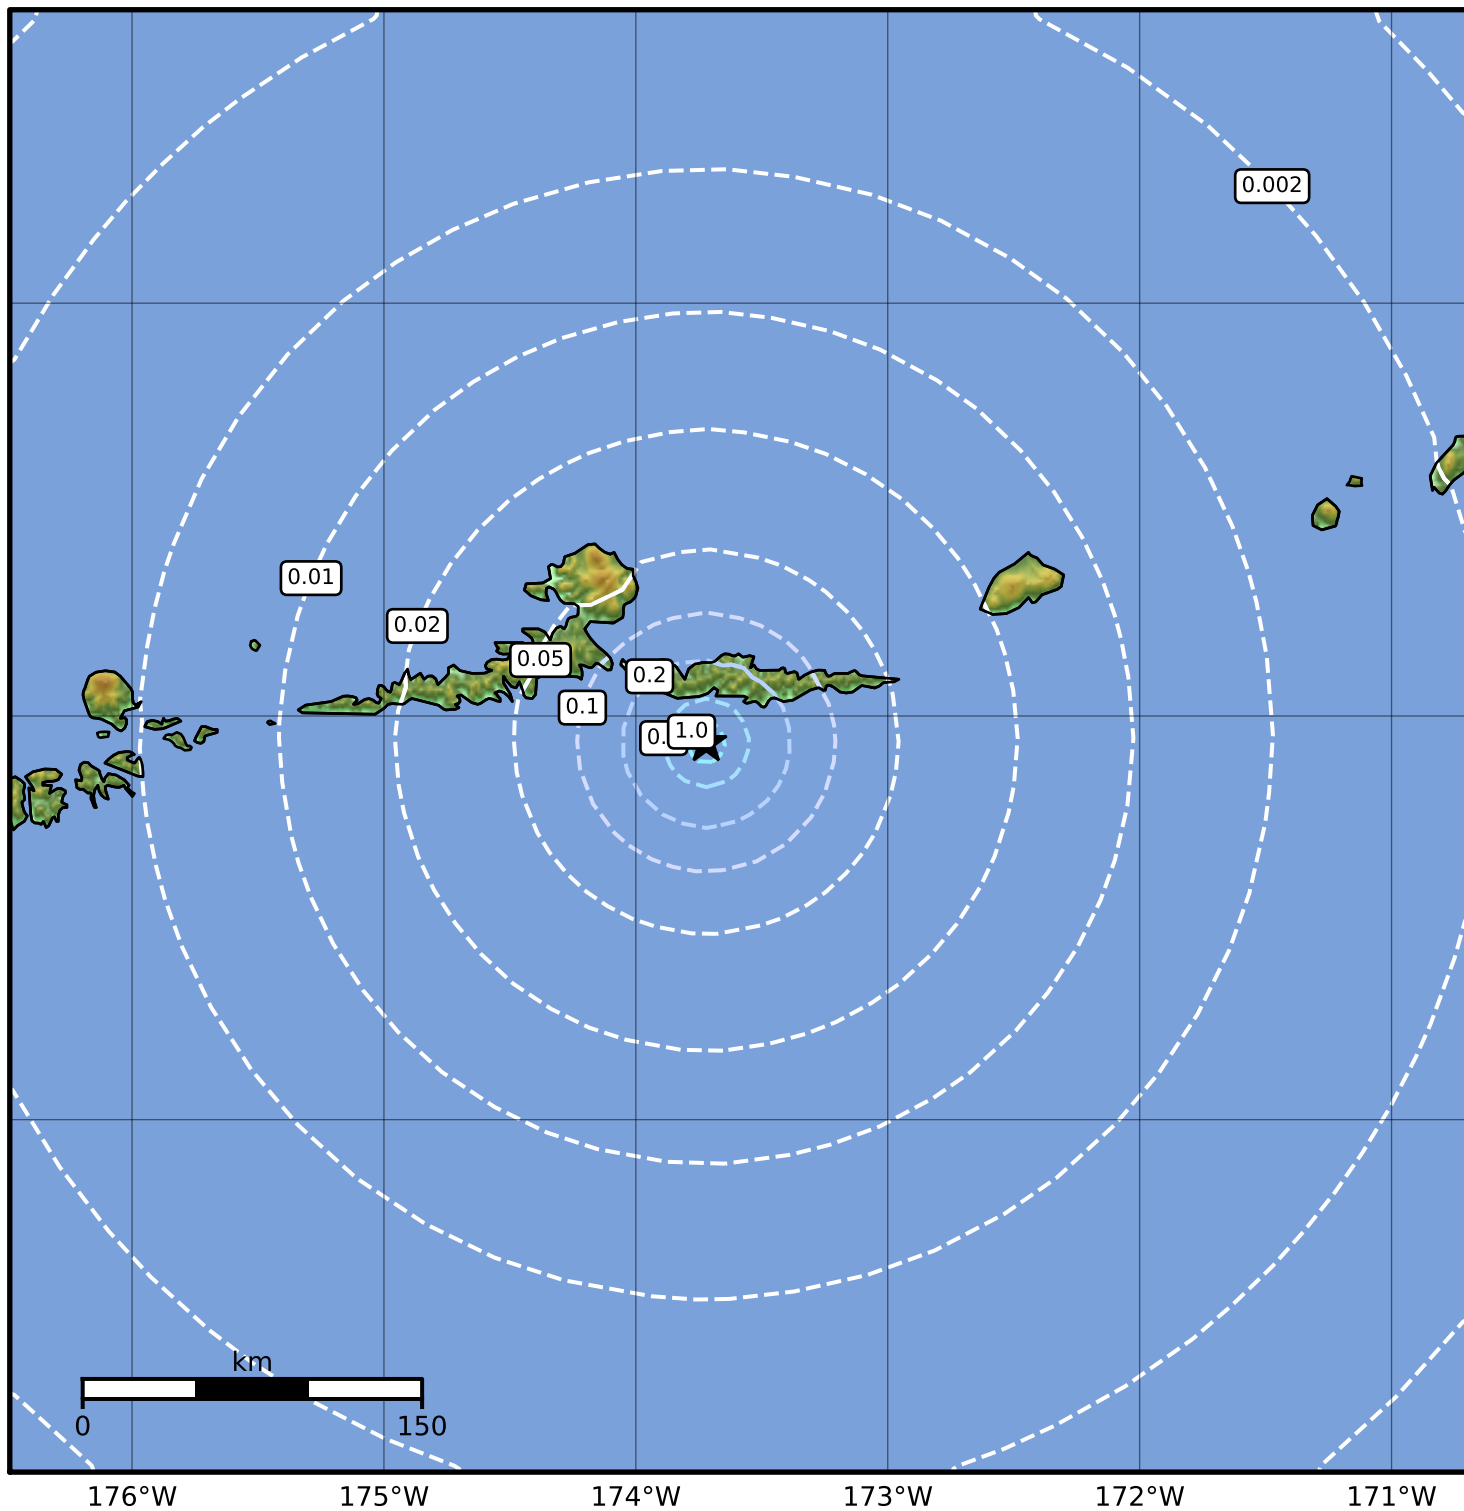

Peak Ground Acceleration Map Alaska Earthquake Center
ShakeMap: 44 km (27 miles) SE of Atka
Jun 16, 2023 21:32:39 UTC M3.6 N51.93 W173.72 Depth: 7.2km ID:ak02370jg0ku

PGA (%g)	0.1	0.2	0.5	1	2	5	10	20	50	100	200
----------	-----	-----	-----	---	---	---	----	----	----	-----	-----

Scale based on Worden et al. (2012)

Version 2: Processed 2023-06-17T00:16:42Z

△ Seismic Instrument ○ Reported Intensity

★ Epicenter