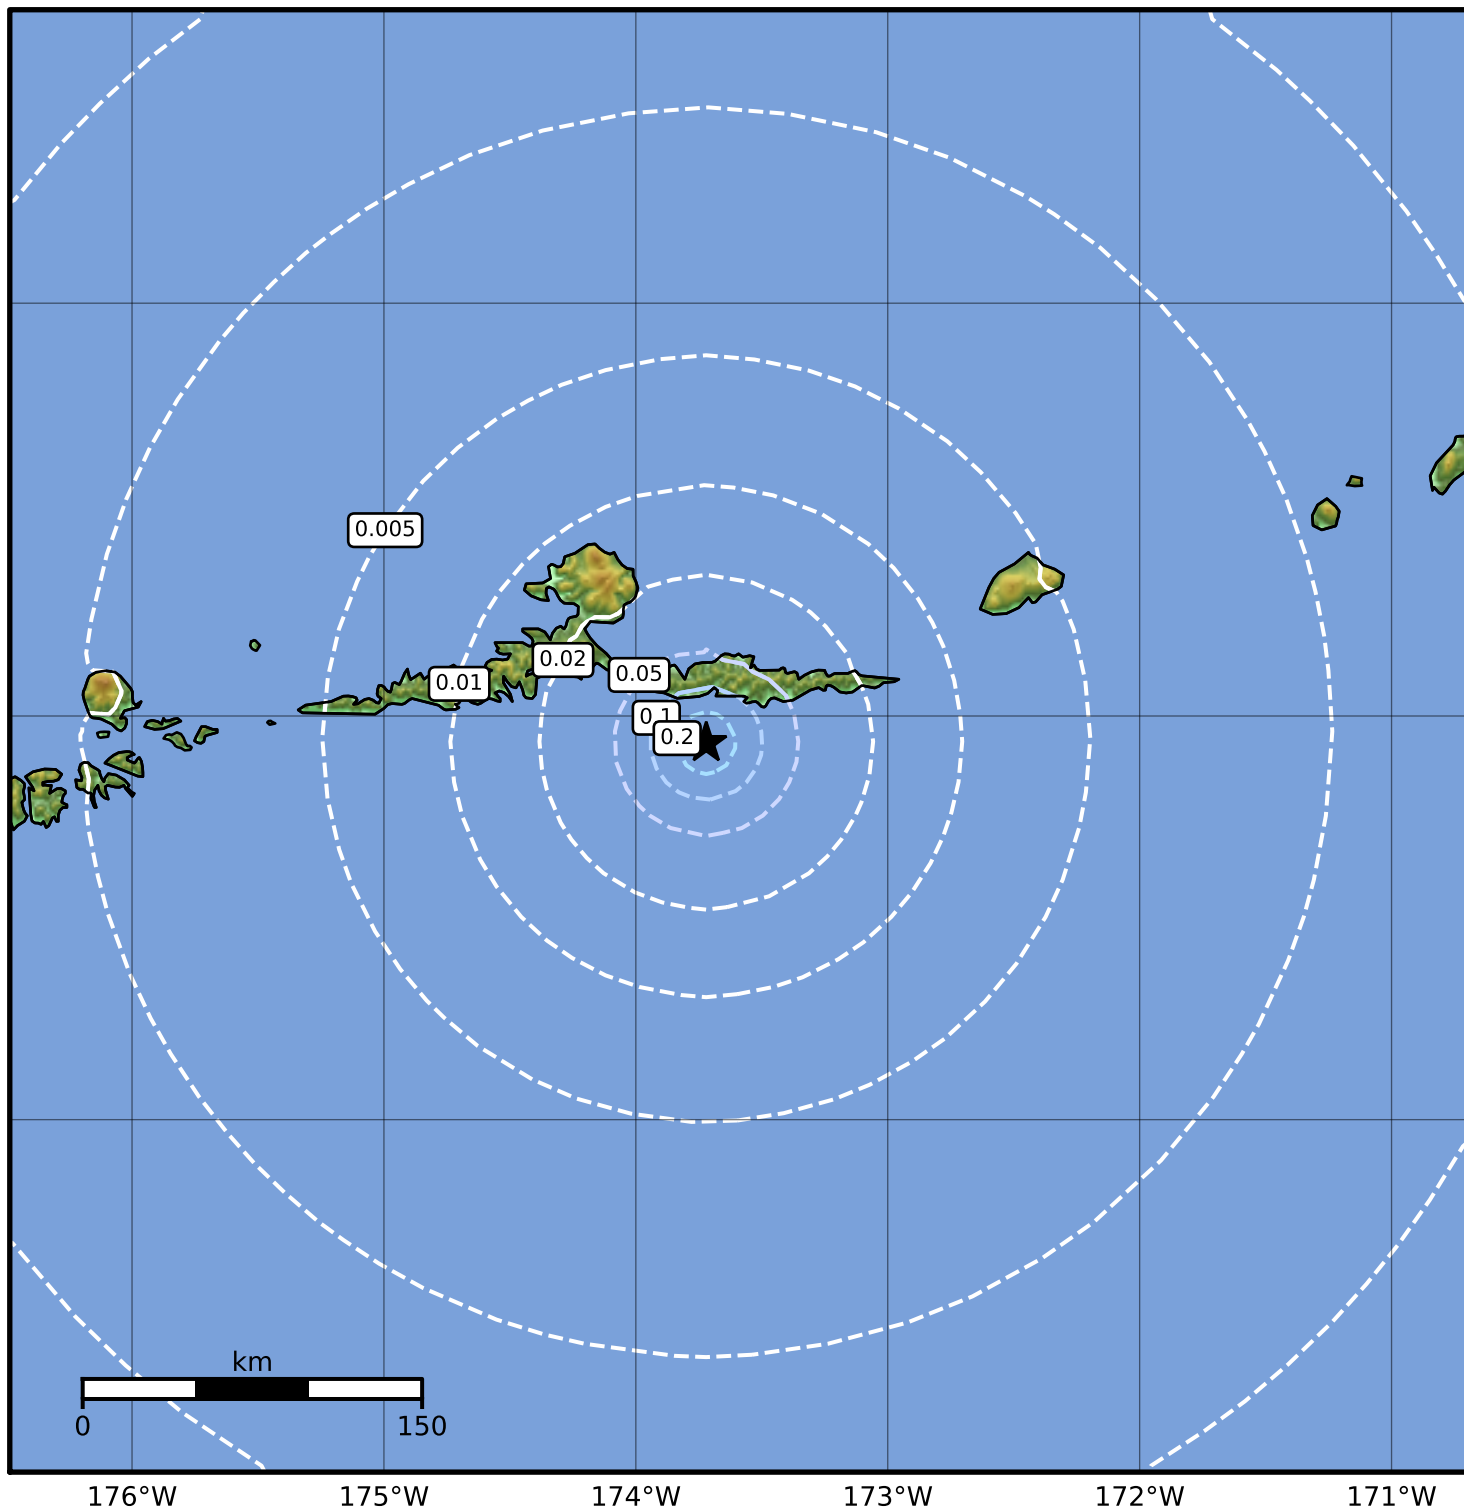

Peak Ground Velocity Map Alaska Earthquake Center
ShakeMap: 44 km (27 miles) SE of Atka
Jun 16, 2023 21:32:39 UTC M3.6 N51.93 W173.72 Depth: 7.2km ID:ak0237ojg0ku

PGV (cm/s)	0.1	0.2	0.5	1	2	5	10	20	50	100	200
------------	-----	-----	-----	---	---	---	----	----	----	-----	-----

Scale based on Worden et al. (2012)

Version 2: Processed 2023-06-17T00:16:42Z

△ Seismic Instrument ○ Reported Intensity

★ Epicenter