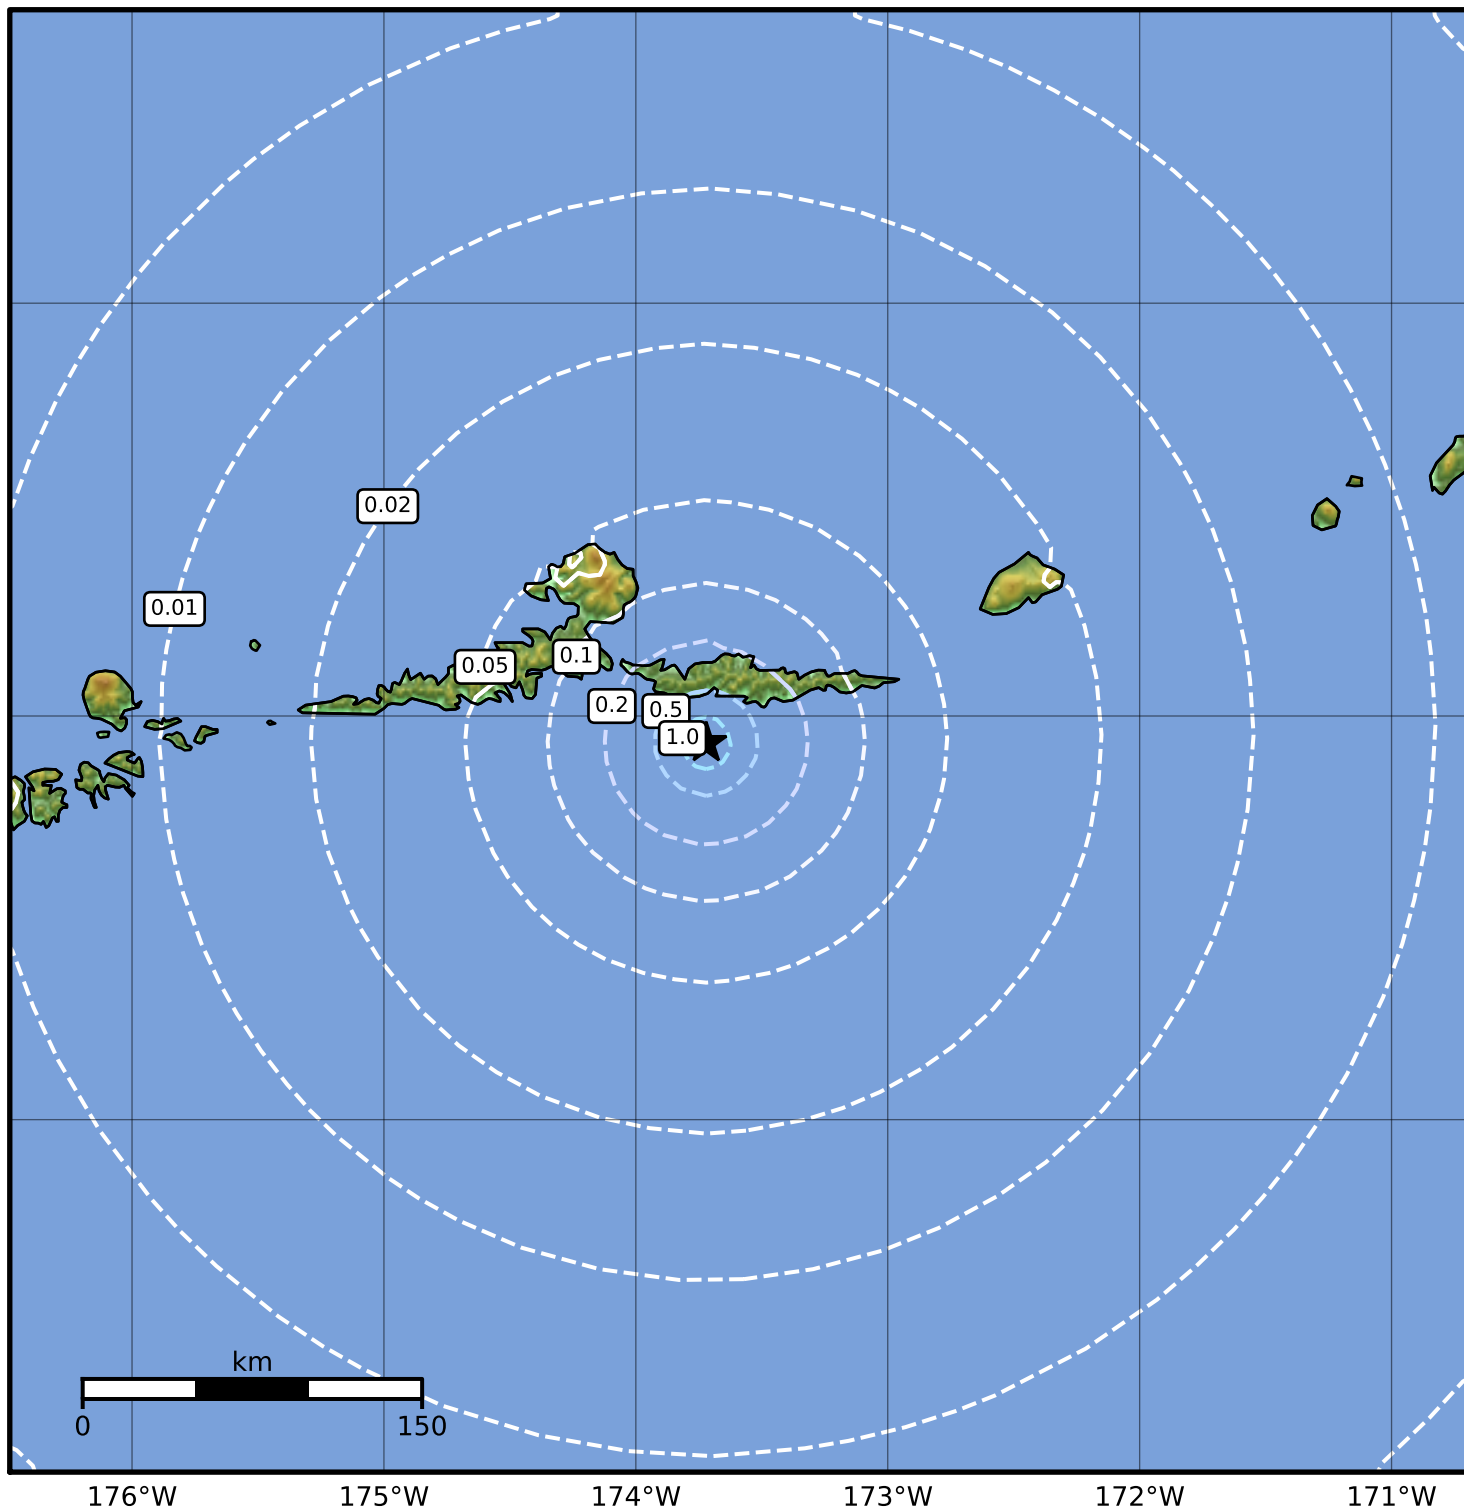

0.3 Second Peak Spectral Acceleration Map Alaska Earthquake Center
 ShakeMap: 44 km (27 miles) SE of Atka
 Jun 16, 2023 21:32:39 UTC M3.6 N51.93 W173.72 Depth: 7.2km ID:ak02370jg0ku

SA(0.3) (%g)	0.1	0.2	0.5	1	2	5	10	20	50	100	200
--------------	-----	-----	-----	---	---	---	----	----	----	-----	-----

Scale based on Worden et al. (2012)

Version 2: Processed 2023-06-17T00:16:42Z

△ Seismic Instrument ○ Reported Intensity

★ Epicenter