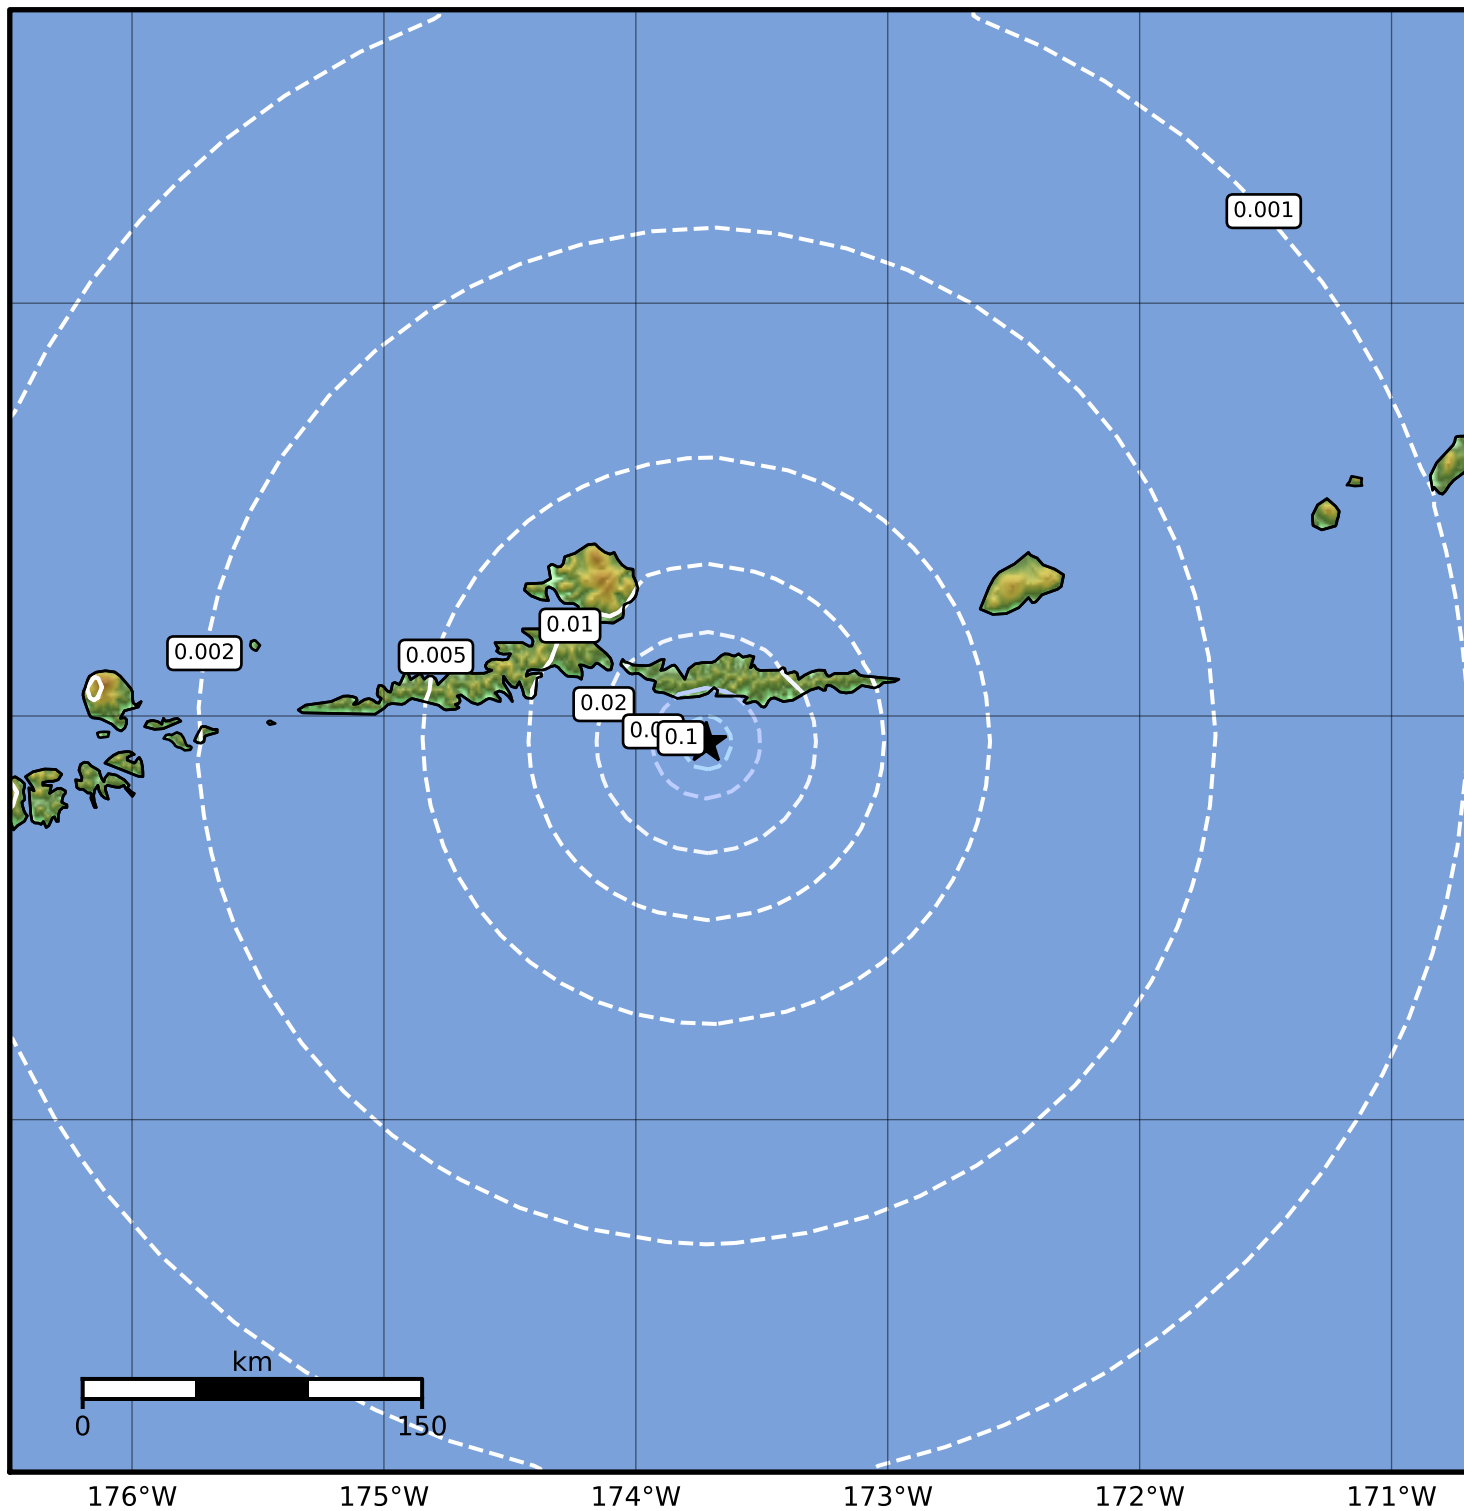

1.0 Second Peak Spectral Acceleration Map Alaska Earthquake Center  
 ShakeMap: 44 km (27 miles) SE of Atka  
 Jun 16, 2023 21:32:39 UTC M3.6 N51.93 W173.72 Depth: 7.2km ID:ak02370jg0ku

SA(1.0) (%g)	0.1	0.2	0.5	1	2	5	10	20	50	100	200
--------------	-----	-----	-----	---	---	---	----	----	----	-----	-----

Scale based on Worden et al. (2012)

Version 2: Processed 2023-06-17T00:16:42Z

△ Seismic Instrument    ○ Reported Intensity

★ Epicenter