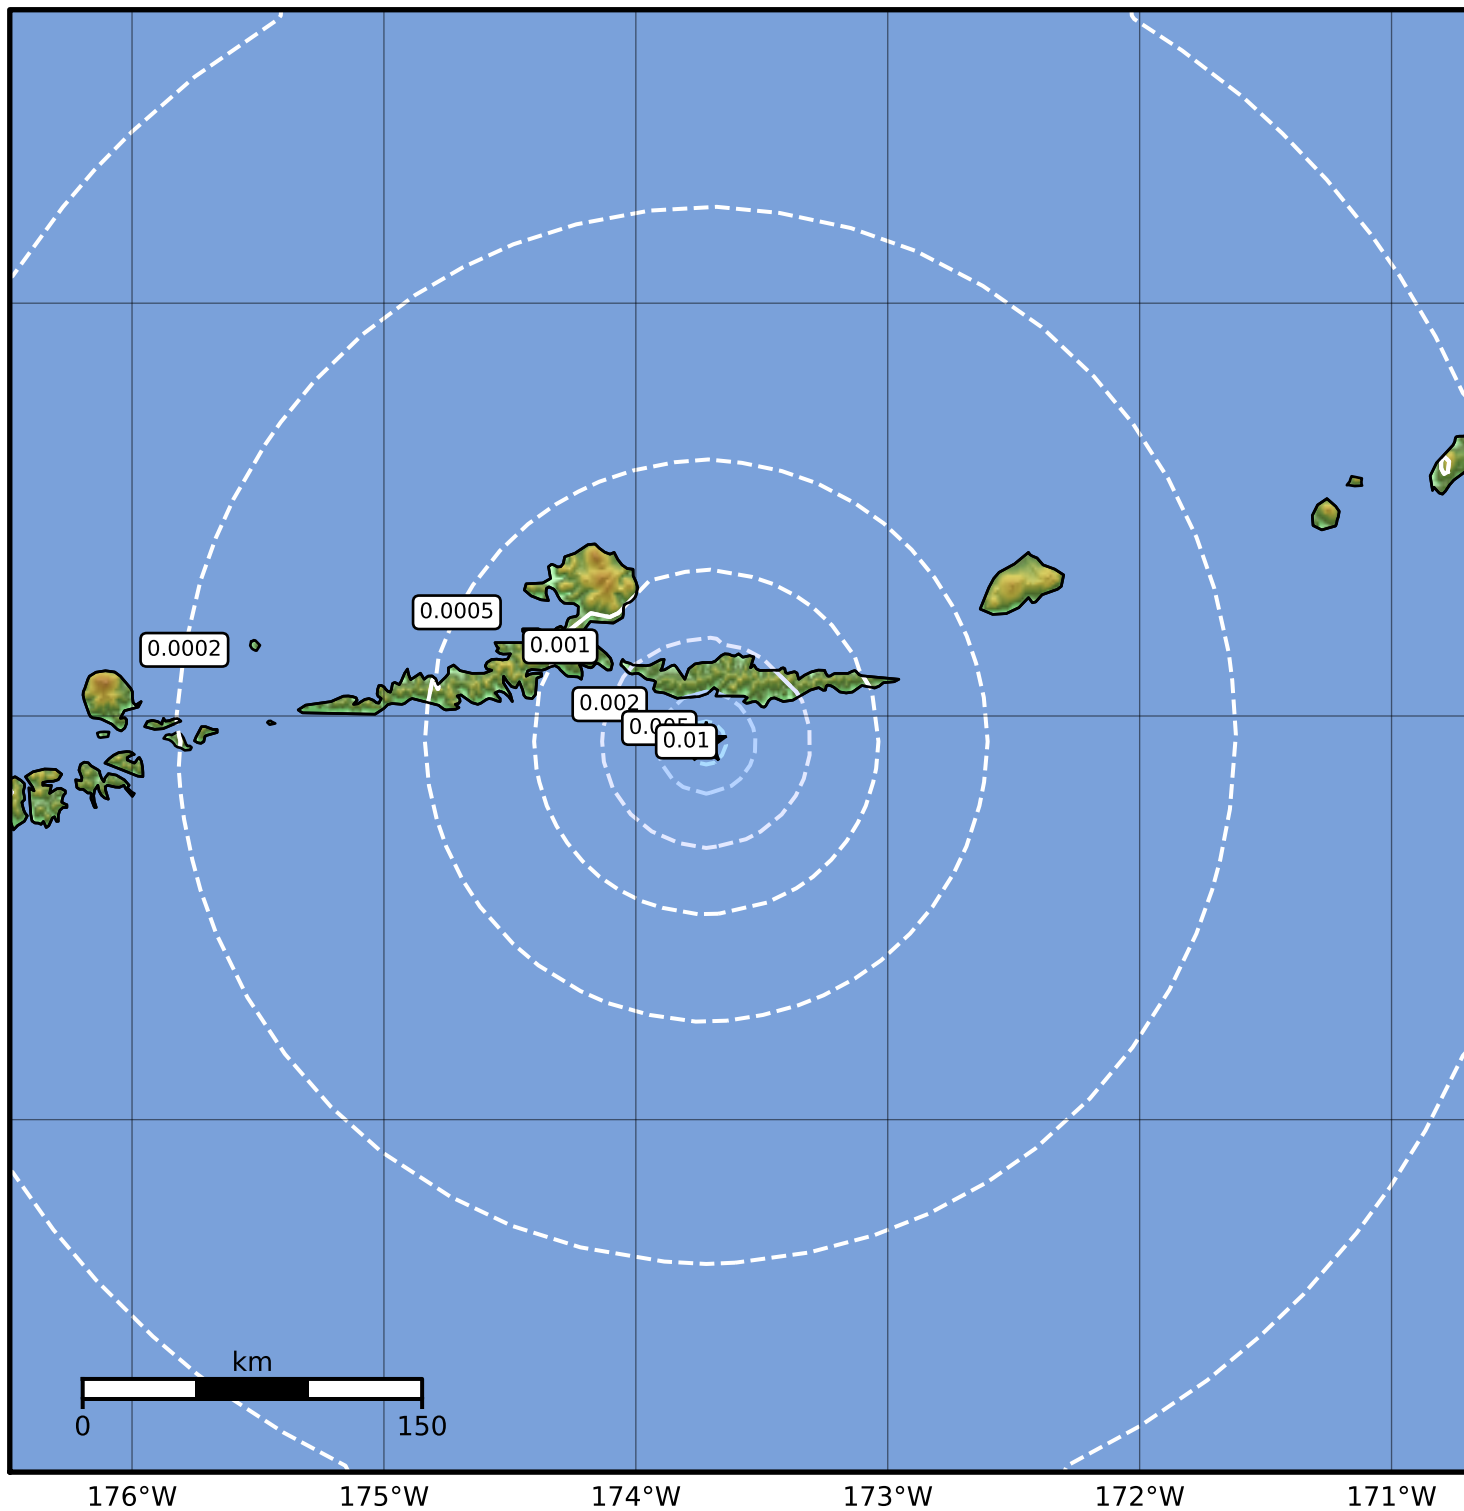

3.0 Second Peak Spectral Acceleration Map Alaska Earthquake Center  
 ShakeMap: 44 km (27 miles) SE of Atka  
 Jun 16, 2023 21:32:39 UTC M3.6 N51.93 W173.72 Depth: 7.2km ID:ak02370jg0ku

SA(3.0) (%g)	0.1	0.2	0.5	1	2	5	10	20	50
--------------	-----	-----	-----	---	---	---	----	----	----

Scale based on Worden et al. (2012)

Version 2: Processed 2023-06-17T00:16:42Z

△ Seismic Instrument   ○ Reported Intensity

★ Epicenter